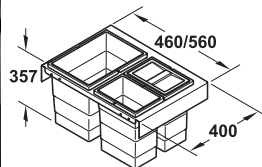

Two compartment waste bin

Three compartment waste bin

For cabinet width mm	Capacity l	Model	Cat. No.
Two compartment waste bin			
500	1 x 20 and 1 x 14	3670-51	502.03.522
Three compartment waste bin			
600	1 x 20 and 2 x 10	3670-61	502.03.523
Replacement bin			
Plastic, light grey 226 x 156 x 350 mm (LxWxH)	10	For 3670-46	502.03.990
		For 3670-61	502.73.993
Plastic, light grey 320 x 156 x 350 mm (LxWxH)	14	–	502.03.991
Plastic, light grey 320 x 226 x 350 mm (LxWxH)	20	–	502.03.993

Packing: 1 piece

Order reference

Please order Blum Tandembox antaro drawer side runner system separately.

Blum Tandembox antaro drawer side runner system, ► MB 9.92
system height M with railing D

Electric door opener ► MB 7.160

→ Hailo Zargen-Cargo Moovit, 1 x 14 and 2 x 10 litres / 1 x 20 and 2 x 10 litres

- > For cabinet width: 500 or 600 mm
- > Area of application: For hooking into Häfele Moovit MX drawer side runner system 92 mm with railing
- > Material: Frame, system lid: Steel, bin: Plastic, light grey
- > Version: With frame, cover and stabilising frame
- > Side panel thickness: 16 or 19 mm (with spacer)
- > Nom. length: 400 mm
- > Height: Bins: 350 mm

For cabinet width mm	Capacity l	Model	Cat. No.
Three compartment waste bin			
500	1 x 14 and 2 x 10	3673-53	502.03.562
600	1 x 20 and 2 x 10	3673-63	502.03.563
Replacement bin			
Plastic, light grey 226 x 156 x 350 mm (LxWxH)	10	–	502.73.993
Plastic, light grey 320 x 156 x 350 mm (LxWxH)	14	–	502.03.991
Plastic, light grey 320 x 226 x 350 mm (LxWxH)	20	–	502.03.993