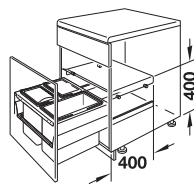

→ Hailo Zargen-Cargo, 1 x 20 and 1 x 14 litres / 1 x 20 and 2 x 10 litres

- > For cabinet width: 500 or 600 mm
- > Area of application: For hooking into Blum Tandembox antaro with Blumotion, system height M with railing D
- > Material: Frame and system lid: Silver coloured coated metal, bins and lids: Plastic, light grey
- > Version: With frame, cover, stabilising frame and steel rear panel
- > Side panel thickness: 19 mm
- > Nom. length: 400 mm

Two compartment waste bin

Three compartment waste bin

For cabinet width mm	Capacity l	Model	Cat. No.
Two compartment waste bin			
500	1 x 20 and 1 x 14	3670-51	502.03.522
Three compartment waste bin			
600	1 x 20 and 2 x 10	3670-61	502.03.523
Replacement bin			
Plastic, light grey 226 x 156 x 350 mm (LxWxH)	10	For 3670-46	502.03.990
		For 3670-61	502.73.993
Plastic, light grey 320 x 156 x 350 mm (LxWxH)	14	–	502.03.991
Plastic, light grey 320 x 226 x 350 mm (LxWxH)	20	–	502.03.993

→ Hailo Zargen-Cargo Moovit, 1 x 14 and 2 x 10 litres / 1 x 20 and 2 x 10 litres

- > For cabinet width: 500 or 600 mm
- > Area of application: For hooking into Häfele Moovit MX drawer side runner system 92 mm with railing
- > Material: Frame, system lid: Steel, bin: Plastic, light grey
- > Version: With frame, cover and stabilising frame
- > Side panel thickness: 16 or 19 mm (with spacer)
- > Nom. length: 400 mm
- > Height: Bins: 350 mm

For cabinet width mm	Capacity l	Model	Cat. No.
Three compartment waste bin			
500	1 x 14 and 2 x 10	3673-53	502.03.562
600	1 x 20 and 2 x 10	3673-63	502.03.563
Replacement bin			
Plastic, light grey 226 x 156 x 350 mm (LxWxH)	10	–	502.73.993
Plastic, light grey 320 x 156 x 350 mm (LxWxH)	14	–	502.03.991
Plastic, light grey 320 x 226 x 350 mm (LxWxH)	20	–	502.03.993