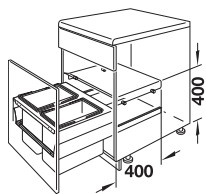

→ Hailo Zargen-Cargo, 1 x 20 and 1 x 14 litres / 1 x 20 and 2 x 10 litres

- > For cabinet width: 500 or 600 mm
- > Area of application: For hooking into Blum Tandembox antaro with Blumotion, system height M with railing D
- > Material: Frame and system lid: Silver coloured coated metal, bins and lids: Plastic, light grey
- > Version: With frame, cover, stabilising frame and steel rear panel
- > Side panel thickness: 19 mm
- > Nom. length: 400 mm

Two compartment waste bin

Three compartment waste bin

For cabinet width mm	Capacity l	Model	Cat. No.
Two compartment waste bin			
500	1 x 20 and 1 x 14	3670-51	502.03.522
Three compartment waste bin			
600	1 x 20 and 2 x 10	3670-61	502.03.523
Replacement bin			
Plastic, light grey 226 x 156 x 350 mm (LxWxH)	10	For 3670-46	502.03.990
		For 3670-61	502.73.993
Plastic, light grey 320 x 156 x 350 mm (LxWxH)	14	–	502.03.991
Plastic, light grey 320 x 226 x 350 mm (LxWxH)	20	–	502.03.993

→ Hailo Zargen-Cargo Moovit, 1 x 14 and 2 x 10 litres / 1 x 20 and 2 x 10 litres

- > For cabinet width: 500 or 600 mm
- > Area of application: For hooking into Häfele Moovit MX drawer side runner system 92 mm with railing
- > Material: Frame, system lid: Steel, bin: Plastic, light grey
- > Version: With frame, cover and stabilising frame
- > Side panel thickness: 16 or 19 mm (with spacer)
- > Nom. length: 400 mm
- > Height: Bins: 350 mm

For cabinet width mm	Capacity l	Model	Cat. No.
Three compartment waste bin			
500	1 x 14 and 2 x 10	3673-53	502.03.562
600	1 x 20 and 2 x 10	3673-63	502.03.563
Replacement bin			
Plastic, light grey 226 x 156 x 350 mm (LxWxH)	10	–	502.73.993
Plastic, light grey 320 x 156 x 350 mm (LxWxH)	14	–	502.03.991
Plastic, light grey 320 x 226 x 350 mm (LxWxH)	20	–	502.03.993