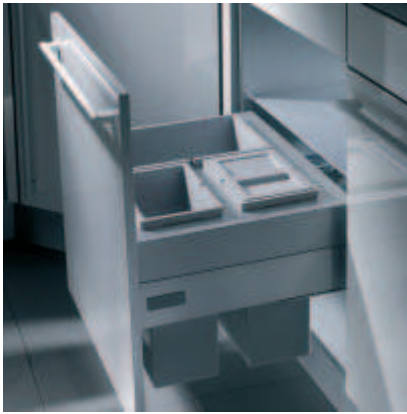

→ Hailo Zargen-Cargo, 1 x 20 and 1 x 14 litres / 1 x 20 and 2 x 10 litres

- > For cabinet width: 500 or 600 mm
- > Area of application: For hooking into Blum Tandembox antaro with Blumotion, system height M with railing D
- > Material: Frame and system lid: Silver coloured coated metal, bins and lids: Plastic, light grey
- > Version: With frame, cover, stabilising frame and steel rear panel
- > Side panel thickness: 19 mm
- > Nom. length: 400 mm

Two compartment waste bin

Three compartment waste bin

For cabinet width mm	Capacity l	Model	Cat. No.
Two compartment waste bin			
500	1 x 20 and 1 x 14	3670-51	502.03.522
Three compartment waste bin			
600	1 x 20 and 2 x 10	3670-61	502.03.523
Replacement bin			
Plastic, light grey 226 x 156 x 350 mm (LxWxH)	10	For 3670-46	502.03.990
		For 3670-61	502.73.993
Plastic, light grey 320 x 156 x 350 mm (LxWxH)	14	–	502.03.991
Plastic, light grey 320 x 226 x 350 mm (LxWxH)	20	–	502.03.993

→ Hailo Zargen-Cargo Moovit, 1 x 14 and 2 x 10 litres / 1 x 20 and 2 x 10 litres

- > For cabinet width: 500 or 600 mm
- > Area of application: For hooking into Häfele Moovit MX drawer side runner system 92 mm with railing
- > Material: Frame, system lid: Steel, bin: Plastic, light grey
- > Version: With frame, cover and stabilising frame
- > Side panel thickness: 16 or 19 mm (with spacer)
- > Nom. length: 400 mm
- > Height: Bins: 350 mm