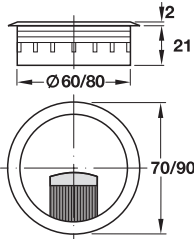

Cable outlet, round, Ø 70 or 90 mm

With flexible brush seal

- > Material: Plastic
- > Finish/colour: Ground-effect
- > Version: 2-piece
- > Installation: For push fitting

Drill hole Ø mm	Colour	Cat. No.
60	Stainless steel coloured	631.35.013
	White aluminium	631.35.212
	Black	631.35.312
80	Stainless steel coloured	631.35.015
	White aluminium	631.35.214
	Black	631.35.314

Packing: 1 or 100 pieces

Cable outlet, round, Ø 71 or 91 mm

With swivelling section in lid

- > Material: Plastic
- > Version: 2-piece
- > Installation: For push fitting

Drill hole Ø mm	Colour	Cat. No.
60	Gold coloured	428.96.802
	Chrome coloured	428.96.202
	Stainless steel coloured	631.21.002
	White aluminium	428.96.902
	White	428.96.702
	Light grey	428.96.502
	Beige	428.96.402
	Sepia brown	428.96.102
80	Black	428.96.302
	Gold coloured	428.96.804
	Chrome coloured	428.96.204
	Stainless steel coloured	631.21.004
	White aluminium	428.96.904
	White	428.96.704
	Light grey	428.96.504
	Beige	428.96.404
80	Sepia brown	428.96.104
	Black	428.96.304