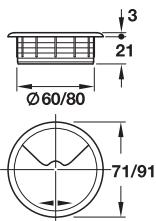

Cable outlet, round, Ø 70 or 90 mm

With flexible brush seal

- > Material: Plastic
- > Finish/colour: Ground-effect
- > Version: 2-piece
- > Installation: For push fitting

Drill hole Ø mm	Colour	Cat. No.
60	Stainless steel coloured	631.35.013
	White aluminium	631.35.212
	Black	631.35.312
80	Stainless steel coloured	631.35.015
	White aluminium	631.35.214
	Black	631.35.314

Packing: 1 or 100 pieces

Cable outlet, round, Ø 71 or 91 mm

With swivelling section in lid

- > Material: Plastic
- > Version: 2-piece
- > Installation: For push fitting

Drill hole Ø mm	Colour	Cat. No.
60	Gold coloured	428.96.802
	Chrome coloured	428.96.202
	Stainless steel coloured	631.21.002
	White aluminium	428.96.902
	White	428.96.702
	Light grey	428.96.502
	Beige	428.96.402
	Sepia brown	428.96.102
80	Black	428.96.302
	Gold coloured	428.96.804
	Chrome coloured	428.96.204
	Stainless steel coloured	631.21.004
	White aluminium	428.96.904
	White	428.96.704
	Light grey	428.96.504
	Beige	428.96.404
80	Sepia brown	428.96.104
	Black	428.96.304