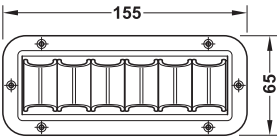

Cable guide, horizontal, 155 x 65 mm

- > Area of application: For routing cable harnesses
- > Material: Plastic
- > Installation: For screw fixing

Colour	Cat. No.
Silver coloured	631.20.950
Black	631.20.350
White	631.20.750

Packing: 1 or 100 pieces

Cable guide, horizontal

- > Area of application: For routing cable harnesses
- > Material: Plastic
- > Installation: For screw fixing

Colour	Cat. No.
Black	631.09.320

Packing: 1 or 80 pieces