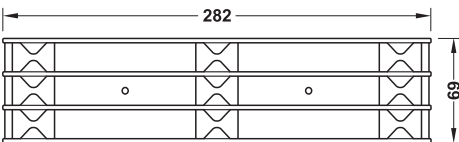

Cable guide, horizontal, 155 x 65 mm

- > Area of application: For routing cable harnesses
- > Material: Plastic
- > Installation: For screw fixing

Colour	Cat. No.
Silver coloured	631.20.950
Black	631.20.350
White	631.20.750

Packing: 1 or 100 pieces

Cable guide, horizontal

- > Area of application: For routing cable harnesses
- > Material: Plastic
- > Installation: For screw fixing

Colour	Cat. No.
Black	631.09.320

Packing: 1 or 80 pieces