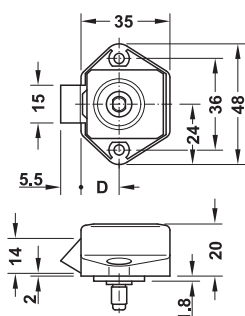

**Häfele Push-Lock Mini**  
**Deadbolt rim lock**

With push-button locking, backset 15 mm

- > Material: Lock case: Plastic
- > Backset D: 15 mm
- > Locking system: With push-button locking
- > Installation: For screw fixing

**Installation**

| Mounting       | Finish             | Cat. No.   |
|----------------|--------------------|------------|
| Left and right | Matt nickel plated | 211.61.604 |
|                | Brown              | 211.61.106 |
|                | White              | 211.61.704 |

Packing: 1 or 100 pieces

**Häfele Push-Snap Mini**  
**Latchbolt rim lock**

With push-button locking and lockable latchbolt

- > Material: Lock case: Plastic
- > Backset D: 15 mm
- > Locking system: With push-button locking
- > Installation: For screw fixing

Packing: 1 or 100 pieces

**Rosette**

→ For panel thickness 16 mm, Push-Lock Mini

- > Material: Plastic
- > For panel thickness: 16 mm

| Finish/colour         | Cat. No.   |
|-----------------------|------------|
| Matt nickel plated    | 229.09.600 |
| Polished brass plated | 229.09.806 |
| White                 | 229.08.701 |
| Light grey            | 229.08.505 |