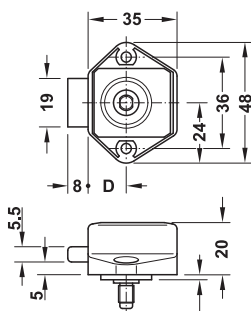

**Häfele Push-Lock Mini**  
**Deadbolt rim lock**

With push-button locking, backset 15 mm

- > Material: Lock case: Plastic
- > Backset D: 15 mm
- > Locking system: With push-button locking
- > Installation: For screw fixing

**Installation**

| Mounting       | Finish             | Cat. No.   |
|----------------|--------------------|------------|
| Left and right | Matt nickel plated | 211.61.604 |
|                | Brown              | 211.61.106 |
|                | White              | 211.61.704 |

Packing: 1 or 100 pieces

**Häfele Push-Snap Mini**  
**Latchbolt rim lock**

With push-button locking and lockable latchbolt

- > Material: Lock case: Plastic
- > Backset D: 15 mm
- > Locking system: With push-button locking
- > Installation: For screw fixing

Packing: 1 or 100 pieces

**Rosette**

→ For panel thickness 16 mm, Push-Lock Mini

- > Material: Plastic
- > For panel thickness: 16 mm

| Finish/colour         | Cat. No.   |
|-----------------------|------------|
| Matt nickel plated    | 229.09.600 |
| Polished brass plated | 229.09.806 |
| White                 | 229.08.701 |
| Light grey            | 229.08.505 |