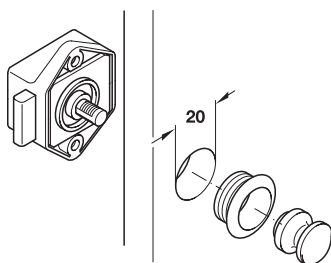

Installation

Mounting	Finish	Cat. No.
Left and right	Matt nickel plated	211.61.604
	Brown	211.61.106
	White	211.61.704

Packing: 1 or 100 pieces