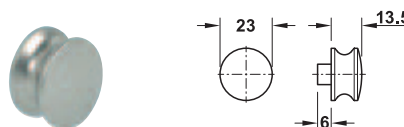

- > Material: Plastic
- > For panel thickness: 19 mm

Finish/colour	Cat. No.
Matt nickel plated	229.05.620

Packing: 1 or 100 pieces

Order reference

For suitable rosettes see Push-Lock espagnolette locks.