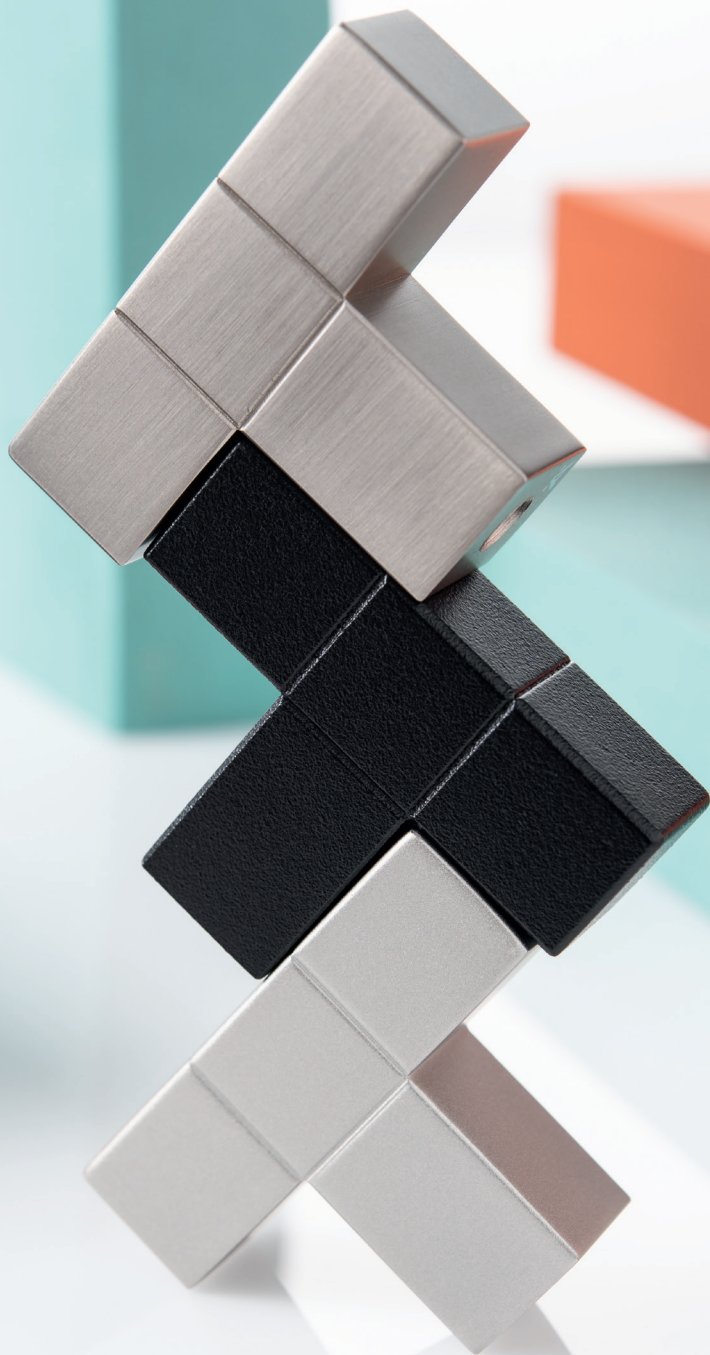

— H1940

## **cube knobs —**

The playful interpretation of the cube gives the strictly functional appearance an individual touch. cube knobs give every piece of furniture its own independent appearance.

— H1940

— matt black rough

— grey

— black

— brushed nickel plated

— H1945

— matt black rough

— grey

— black

— brushed nickel plated