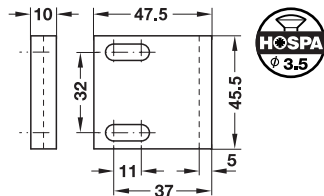

**Angled striking plate**

For screw fixing

- > Material: Plastic
- > Adjustment facility: Slot for different bolt distances
- > Installation: For screw fixing

Colour	Cat. No.
Transparent	239.44.410

Packing: 1 or 100 pieces

**Angled striking plate**

For press fitting, with 2 dowels

- > Material: Plastic
- > Installation: For press fitting into Ø 8 mm drill hole

Colour	Cat. No.
Transparent	239.44.407

Packing: 10 or 100 pieces

5

Furniture Lock Accessories

- > Material: Plastic
- > Adjustment facility: Slot for different bolt distances
- > Installation: For screw fixing into 32 mm series drilled holes

Colour	Cat. No.
White	239.44.774