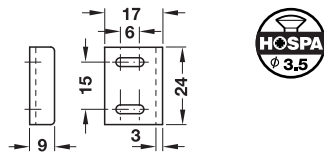

**Angled striking plate**

For screw fixing

- > Material: Plastic
- > Adjustment facility: Slot for different bolt distances
- > Installation: For screw fixing

Colour	Cat. No.
Transparent	239.44.410

Packing: 1 or 100 pieces

**Angled striking plate**

For press fitting, with 2 dowels

- > Material: Plastic
- > Installation: For press fitting into Ø 8 mm drill hole

Colour	Cat. No.
Transparent	239.44.407

Packing: 10 or 100 pieces

5

Furniture Lock Accessories

- > Material: Plastic
- > Adjustment facility: Slot for different bolt distances
- > Installation: For screw fixing into 32 mm series drilled holes

Colour	Cat. No.
White	239.44.774