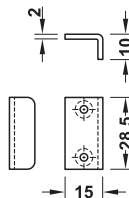

**Angled striking plate**

For screw fixing

- > Material: Plastic
- > Adjustment facility: Slot for different bolt distances
- > Installation: For screw fixing

Colour	Cat. No.
Transparent	239.44.410

Packing: 1 or 100 pieces

**Angled striking plate**

For press fitting, with 2 dowels

- > Material: Plastic
- > Installation: For press fitting into Ø 8 mm drill hole

Colour	Cat. No.
Transparent	239.44.407

Packing: 10 or 100 pieces

5

Furniture Lock Accessories

- > Material: Plastic
- > Adjustment facility: Slot for different bolt distances
- > Installation: For screw fixing into 32 mm series drilled holes

Colour	Cat. No.
White	239.44.774

Packing: 10 or 100 pieces

- > Material: Steel
- > Installation: For screw fixing

Finish	Cat. No.
Matt nickel plated	233.42.790

Packing: 1 or 200 pieces