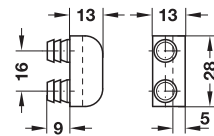

**Angled striking plate**

For screw fixing

- > Material: Plastic
- > Adjustment facility: Slot for different bolt distances
- > Installation: For screw fixing

Colour	Cat. No.
Transparent	239.44.410

Packing: 1 or 100 pieces

**Angled striking plate**

For press fitting, with 2 dowels

- > Material: Plastic
- > Installation: For press fitting into Ø 8 mm drill hole

Colour	Cat. No.
Transparent	239.44.407

Packing: 10 or 100 pieces

5

Furniture Lock Accessories

- > Material: Plastic
- > Adjustment facility: Slot for different bolt distances
- > Installation: For screw fixing into 32 mm series drilled holes

Colour	Cat. No.
White	239.44.774