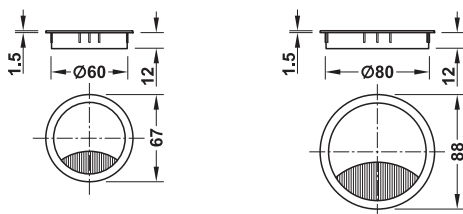

**Cable outlet, round, Ø 67 or 88 mm**

Lid with locking mechanism, height 21 mm

- > Material: Zinc alloy
- > Version: 2-piece, round
- > Installation: For push fitting

Drill hole Ø mm	Finish/colour	Cat. No.
60	Polished chrome plated	631.31.212
	Matt chrome plated	631.31.412
	Stainless steel effect	631.31.012
	White	631.31.712
	Black	631.31.312
80	Polished chrome plated	631.31.214
	Matt chrome plated	631.31.414
	Stainless steel effect	631.31.014
	White	631.31.714
	Black	631.31.314

Packing: 1 or 12 pieces

**Cable outlet, round, Ø 67 or 88 mm**

Lid with locking mechanism, height 12 mm

- > Material: Zinc alloy
- > Version: 2-piece, round
- > Installation: For push fitting

Drill hole Ø mm	Finish/colour	Cat. No.
60	Polished chrome plated	631.31.202
	Matt chrome plated	631.31.402
	Stainless steel effect	631.31.002
	White	631.31.702
	Black	631.31.302
80	Polished chrome plated	631.31.204
	Matt chrome plated	631.31.404
	Stainless steel effect	631.31.004
	White	631.31.704
	Black	631.31.304