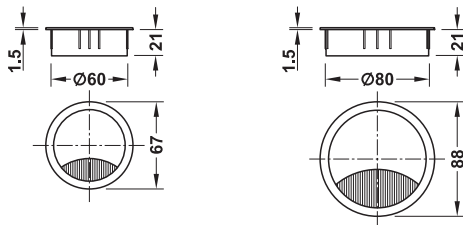

**Cable outlet, round, Ø 67 or 88 mm**

Lid with locking mechanism, height 21 mm

- > Material: Zinc alloy
- > Version: 2-piece, round
- > Installation: For push fitting

Drill hole Ø mm	Finish/colour	Cat. No.
60	Polished chrome plated	631.31.212
	Matt chrome plated	631.31.412
	Stainless steel effect	631.31.012
	White	631.31.712
	Black	631.31.312
80	Polished chrome plated	631.31.214
	Matt chrome plated	631.31.414
	Stainless steel effect	631.31.014
	White	631.31.714
	Black	631.31.314

Packing: 1 or 12 pieces

**Cable outlet, round, Ø 67 or 88 mm**

Lid with locking mechanism, height 12 mm

- > Material: Zinc alloy
- > Version: 2-piece, round
- > Installation: For push fitting

Drill hole Ø mm	Finish/colour	Cat. No.
60	Polished chrome plated	631.31.202
	Matt chrome plated	631.31.402
	Stainless steel effect	631.31.002
	White	631.31.702
	Black	631.31.302
80	Polished chrome plated	631.31.204
	Matt chrome plated	631.31.404
	Stainless steel effect	631.31.004
	White	631.31.704
	Black	631.31.304