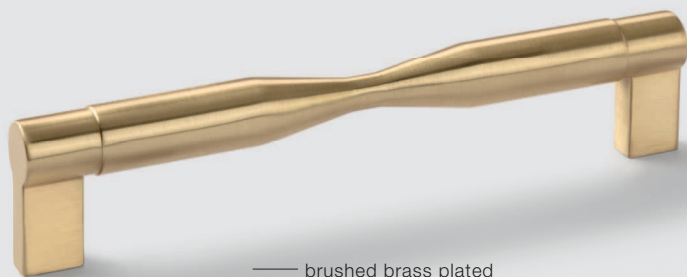

## **nouveau art deco I —**

Its pizzazz and curves reinterpret the wonderful era of Art Deco. Visually, it is a successful reminiscence of this time. Haptically, it's simply an experience. It makes furniture surfaces shine in a new light.

# — H1925

Finish	Dim. in mm	Hole spacing in mm	Cat. No.
brushed brass plated	176x36	160	106.69.402
matt black	176x36	160	106.69.404
antique brass plated	176x36	160	106.69.403

— brushed brass plated

— matt black

— antique brass plated