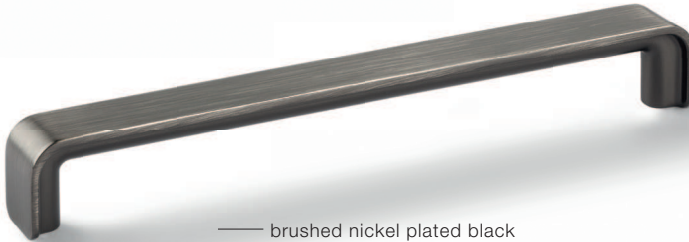

— H1920

slim — Light and delicate, a trend of our time. From the worktop to the sofa frame. Just like slim, the handle featuring thin lines. With its curves, it nestles pleasingly on the furniture piece.

— H1920

— polished chrome plated

— brushed nickel plated

— brushed nickel plated black

— matt black

Finish	Dim. in mm	Hole spacing in mm	Cat. No.
polished chrome plated	169x22	160	106.69.460
brushed nickel plated	169x22	160	106.69.461
brushed nickel plated black	169x22	160	106.69.462
matt black	169x22	160	106.69.463