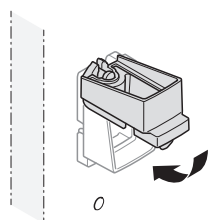

Please order Loox strip lights, drivers, switch and cable channel (Cat. No. 833.89.013, 833.89.023 or 833.89.033) separately.

Häfele Loox LED 2062	▶ TCH-FF Design product group 2
Häfele Loox cable channel	
Rail end support, straight-edged	▶ MB 8.29
Hooks, straight-edged	▶ MB 8.29

DGH-M 2021, HDE-en, 11/20; Dimensional data not binding. We reserve the right to alter specifications without notice.

→ Rail end support, straight-edged

Installation

Insert support into 5 mm drill hole and fold down