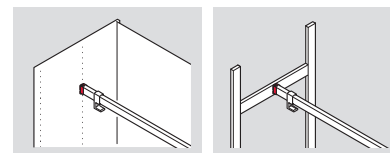

8

Wardrobe Fittings and Accessories, Wardrobes

Length mm	Umber grey, RAL 7022	Traffic white, RAL 9016
1200	801.26.501	801.26.701
2500	801.26.502	801.26.702

Packing: 1 piece

Order reference

Wardrobe rail length = internal cabinet width – 26 mm

DGH-M 2021, HDE-en, 11/20; Dimensional data not binding. We reserve the right to alter specifications without notice.

→ Rail end support, straight-edged

Installation

Insert support into 5 mm drill hole and fold down