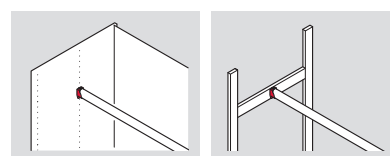

Packing: 1 pair

Wardrobe rail, straight-edged ▶ MB 8.28

→ Hook, straight-edged

- > Area of application: Hook for suspending handbags and scarves on the wardrobe rail
- > Material: Plastic
- > Installation: For sliding onto straight-edged wardrobe rail

Colour	Cat. No.
Umber grey	803.30.500
Traffic white	803.30.700

Packing: 1 piece

Wardrobe rail, straight-edged ▶ MB 8.28

→ Rail end support for OVA wardrobe rails

Installation

Insert support into 5 mm drill hole and fold down