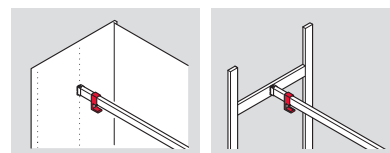

→ Hook, straight-edged

- > Area of application: Hook for suspending handbags and scarves on the wardrobe rail
- > Material: Plastic
- > Installation: For sliding onto straight-edged wardrobe rail

Colour	Cat. No.
Umber grey	803.30.500
Traffic white	803.30.700

Packing: 1 piece

Wardrobe rail, straight-edged ▶ MB 8.28