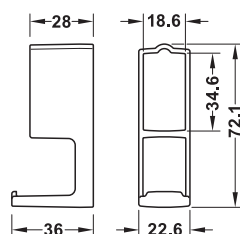

→ Hook, straight-edged

- > Area of application: Hook for suspending handbags and scarves on the wardrobe rail
- > Material: Plastic
- > Installation: For sliding onto straight-edged wardrobe rail

Colour	Cat. No.
Umber grey	803.30.500
Traffic white	803.30.700

Packing: 1 piece

Wardrobe rail, straight-edged ▶ MB 8.28