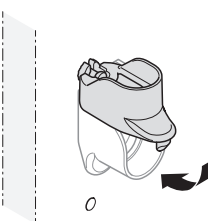

Packing: 1 pair

Wardrobe rail, straight-edged ▶ MB 8.28

→ Hook, straight-edged

- > Area of application: Hook for suspending handbags and scarves on the wardrobe rail
- > Material: Plastic
- > Installation: For sliding onto straight-edged wardrobe rail

Colour	Cat. No.
Umber grey	803.30.500
Traffic white	803.30.700

Packing: 1 piece

Wardrobe rail, straight-edged ▶ MB 8.28

→ Rail end support for OVA wardrobe rails

Installation

Insert support into 5 mm drill hole and fold down

- > Area of application: Can be combined with all OVA wardrobe rails 30 x 15 mm
- > Material: Zinc alloy
- > Installation: On side panel inside the cabinet or on the Häfele Dresscode aluminium frame system

Finish	Cat. No.
Nickel plated	803.17.600

Packing: 1 pair

OVA wardrobe rail 30 x 15 mm ▶ MB 8.44

Order reference

Wardrobe rail length = internal cabinet width – 27 mm