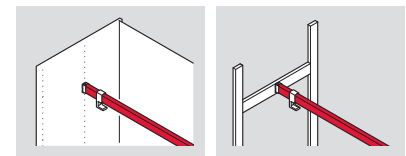

Häfele Dresscode Wardrobe rail

- > Can be freely positioned at intervals of 32 mm
- > Easy installation without tools
- > Concealed fixing
- > Can be combined with Häfele Loox LED strip lights

→ Wardrobe rail, straight-edged

- > Area of application: For hooking onto rail end support, straight-edged
- > Material: Aluminium, plastic
- > Finish: Powder coated
- > Version: Can be cut to required size, can be combined with LED strip lights