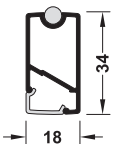

Häfele Dresscode Wardrobe rail

- > Can be freely positioned at intervals of 32 mm
- > Easy installation without tools
- > Concealed fixing
- > Can be combined with Häfele Loox LED strip lights

→ Wardrobe rail, straight-edged

8

Wardrobe Fittings and Accessories, Wardrobes

Length mm	Umber grey, RAL 7022	Traffic white, RAL 9016
1200	801.26.501	801.26.701
2500	801.26.502	801.26.702

Packing: 1 piece

Order reference

Wardrobe rail length = internal cabinet width – 26 mm

Finish	Cat. No.
Nickel plated	803.17.600

Packing: 1 pair

OVA wardrobe rail 30 x 15 mm ▶ MB 8.44

Order reference

Wardrobe rail length = internal cabinet width – 27 mm