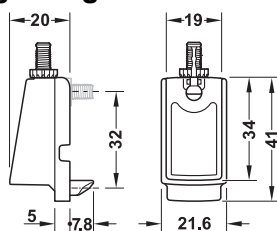

8

Wardrobe Fittings and Accessories, Wardrobes

Length mm	Umber grey, RAL 7022	Traffic white, RAL 9016
1200	801.26.501	801.26.701
2500	801.26.502	801.26.702

Packing: 1 piece

Order reference

Wardrobe rail length = internal cabinet width – 26 mm

Please order Loox strip lights, drivers, switch and cable channel (Cat. No. 833.89.013, 833.89.023 or 833.89.033) separately.

Häfele Loox LED 2062	▶ TCH-FF Design product group 2
Häfele Loox cable channel	
Rail end support, straight-edged	▶ MB 8.29
Hooks, straight-edged	▶ MB 8.29

DGH-M 2021, HDE-en, 11/20; Dimensional data not binding. We reserve the right to alter specifications without notice.

→ Rail end support, straight-edged

Installation

Insert support into 5 mm drill hole and fold down

Finish	Cat. No.
Nickel plated	803.17.600

Packing: 1 pair

OVA wardrobe rail 30 x 15 mm ▶ MB 8.44

Order reference

Wardrobe rail length = internal cabinet width – 27 mm