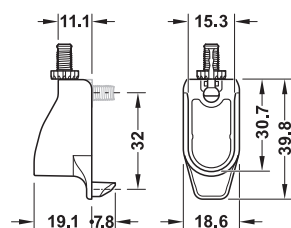

8

Wardrobe Fittings and Accessories, Wardrobes

Length mm	Umber grey, RAL 7022	Traffic white, RAL 9016
1200	801.26.501	801.26.701
2500	801.26.502	801.26.702

Packing: 1 piece

Order reference

Wardrobe rail length = internal cabinet width – 26 mm

Packing: 1 pair

Wardrobe rail, straight-edged ▶ MB 8.28

→ Hook, straight-edged

- > Area of application: Hook for suspending handbags and scarves on the wardrobe rail
- > Material: Plastic
- > Installation: For sliding onto straight-edged wardrobe rail

Colour	Cat. No.
Umber grey	803.30.500
Traffic white	803.30.700

Packing: 1 piece

Wardrobe rail, straight-edged ▶ MB 8.28

→ Rail end support for OVA wardrobe rails

Installation

Insert support into 5 mm drill hole and fold down

Finish	Cat. No.
Nickel plated	803.17.600

Packing: 1 pair

OVA wardrobe rail 30 x 15 mm ▶ MB 8.44

Order reference

Wardrobe rail length = internal cabinet width – 27 mm