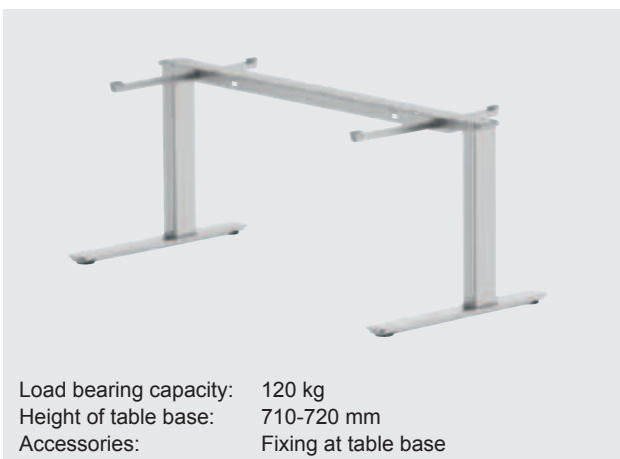

Rigid table bases

Häfele Officys TF221, with vertical alignment

Load bearing capacity: 120 kg
Height of table base: 710-720 mm
Accessories: Fixing at table base

Häfele Officys TF221

► MB 11.115