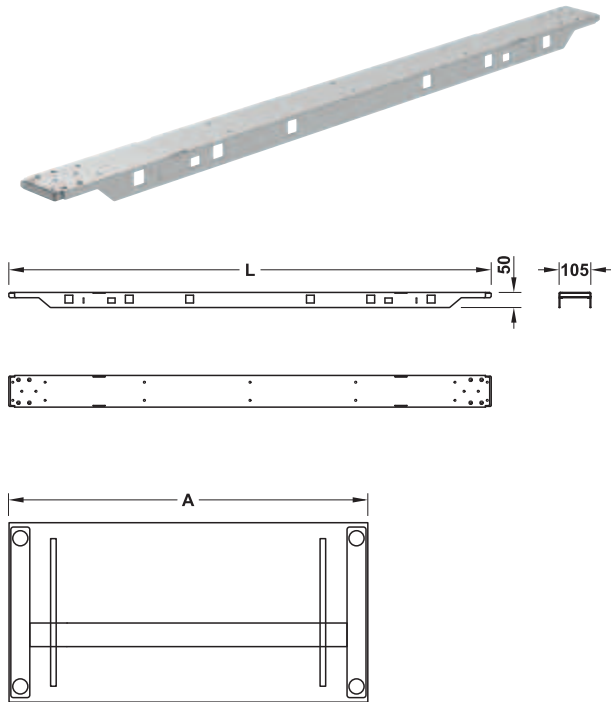

→ Häfele Officys TE651 Pro, TH321, TF221 Straight frame

Vitaflex

- > Area of application: For mounting with end frames
- > Material: Steel
- > Finish: Powder coated

Dim. A mm	Dim. L mm	Colour	Cat. No.
1000	998	White aluminium, RAL 9006	633.50.142
		Graphite black, RAL 9011	633.50.442
		Signal white, RAL 9003	633.50.842
1200	1198	White aluminium, RAL 9006	633.50.143
		Graphite black, RAL 9011	633.50.443
		Signal white, RAL 9003	633.50.843
1400	1398	White aluminium, RAL 9006	633.50.144
		Graphite black, RAL 9011	633.50.444
		Signal white, RAL 9003	633.50.844
1600	1598	White aluminium, RAL 9006	633.50.145
		Graphite black, RAL 9011	633.50.445
		Signal white, RAL 9003	633.50.845
1800	1798	White aluminium, RAL 9006	633.50.146
		Graphite black, RAL 9011	633.50.446
		Signal white, RAL 9003	633.50.846
2000	1998	White aluminium, RAL 9006	633.50.147
		Graphite black, RAL 9011	633.50.447
		Signal white, RAL 9003	633.50.847
2200	2198	White aluminium, RAL 9006	633.50.148
		Graphite black, RAL 9011	633.50.448
		Signal white, RAL 9003	633.50.848
2400	2398	White aluminium, RAL 9006	633.50.149
		Graphite black, RAL 9011	633.50.449
		Signal white, RAL 9003	633.50.849

Packing: 1 piece

Table Bases