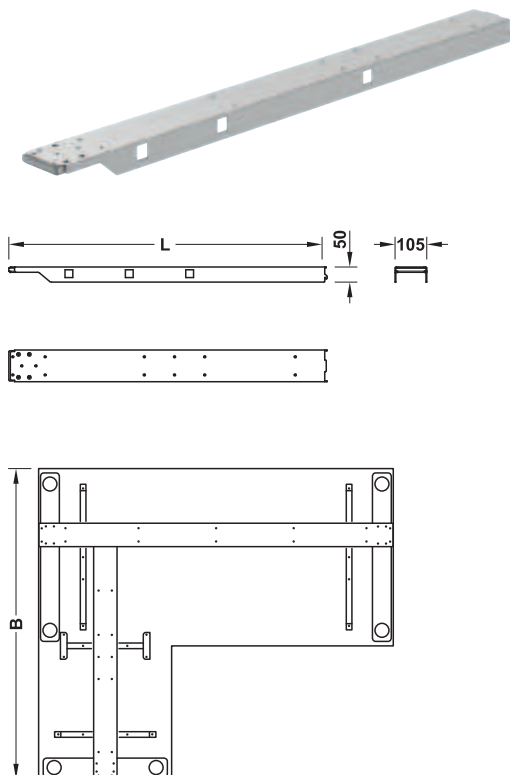

→ Häfele Officys TE651 Pro, TH321, TF221 90° Frame

- > Area of application: For mounting with end frames, for 90° corner solutions
- > Material: Steel
- > Finish: Powder coated

Note

Use end frame T with width B = 600 mm for 90° corner solution.

Dim. B mm	Dim. L mm	Colour	Cat. No.
1200	855	White aluminium, RAL 9006	633.50.153
		Graphite black, RAL 9011	633.50.453
		Signal white, RAL 9003	633.50.853
1400	1055	White aluminium, RAL 9006	633.50.154
		Graphite black, RAL 9011	633.50.454
		Signal white, RAL 9003	633.50.854
1600	1255	White aluminium, RAL 9006	633.50.155
		Graphite black, RAL 9011	633.50.455
		Signal white, RAL 9003	633.50.855
1800	1455	White aluminium, RAL 9006	633.50.156
		Graphite black, RAL 9011	633.50.456
		Signal white, RAL 9003	633.50.856
2000	1655	White aluminium, RAL 9006	633.50.157
		Graphite black, RAL 9011	633.50.457
		Signal white, RAL 9003	633.50.857

Packing: 1 piece

End frame C	► MB 11.109
End frame T	► MB 11.109

DGH-M 2021, HDE-en, 11/20; Dimensional data not binding. We reserve the right to alter specifications without notice.

11