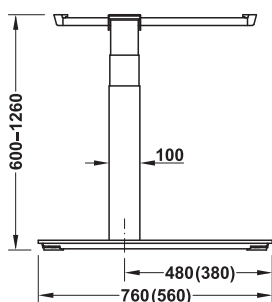

Supplied with

- 2 end frames C
- 1 frame
- 2 support arms
- 1 control unit
- 1 mains lead
- 2 motor cables
- 1 operating unit for recess mounting, graphite black, RAL 9011
- 1 set of fixing material

Table Bases