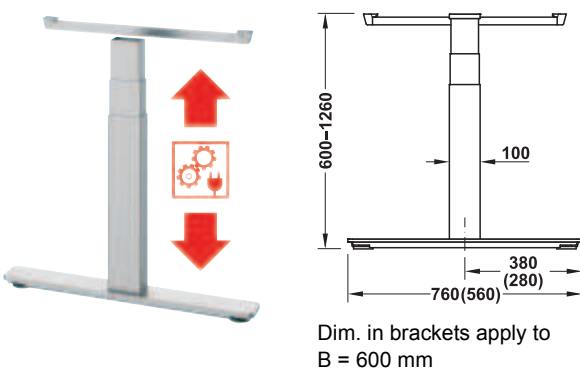

→ Häfele Officys TE651 Pro End frame T

- > Area of application: For freely designed and electrically adjustable table bases
- > Material: Steel
- > Finish: Powder coated
- > Height adjustment: Motorised, continuous, base height 600–1,260 mm
- > Load bearing capacity: 60 kg
- > Version: End frames rectangular, 100 x 60 mm, symmetrical components for left or right hand use

Supplied with
1 lifting column
1 support arm
1 end frame
1 set of fixing material