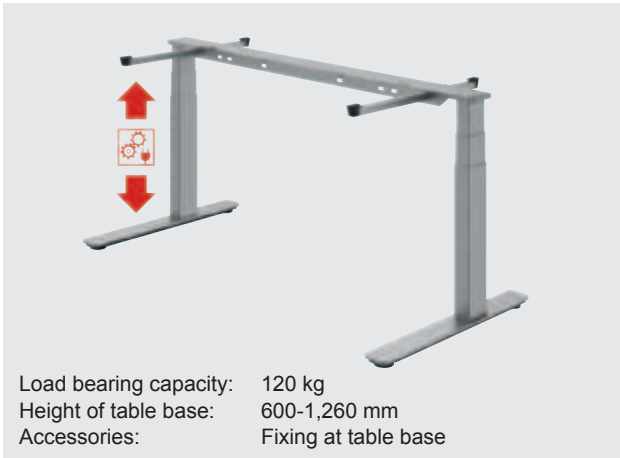

## Comparison of table bases

### Electric height adjustment

#### Häfele Officys TE651 Pro

Load bearing capacity: 120 kg  
Height of table base: 600-1,260 mm  
Accessories: Fixing at table base

Häfele Officys TE651 Pro

► MB 11.102