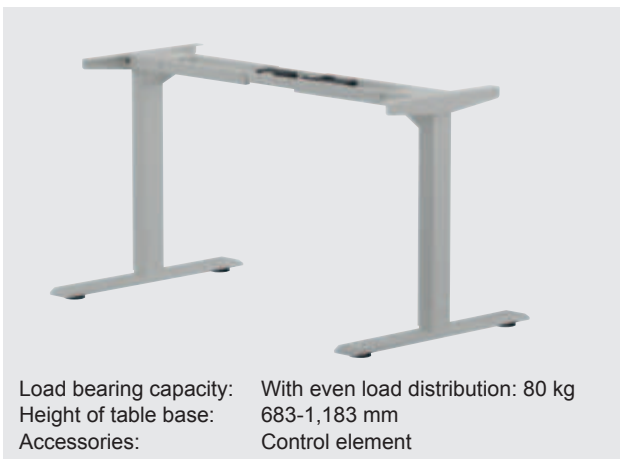

#### Häfele Officys TE651 Pro

Load bearing capacity: 120 kg  
Height of table base: 600-1,260 mm  
Accessories: Fixing at table base

Häfele Officys TE651 Pro

► MB 11.102

#### Häfele Officys TE501/601 Business

Load bearing capacity: 100 kg  
Height of table base: 625-1,275 mm

Häfele Officys TE501/601 Business

► MB 11.127

### Electric height adjustment

#### Häfele Officys TE301 Light

Load bearing capacity: With even load distribution: 80 kg  
Height of table base: 683-1,183 mm  
Accessories: Control element

Häfele Officys TE301 Light

► MB 11.130