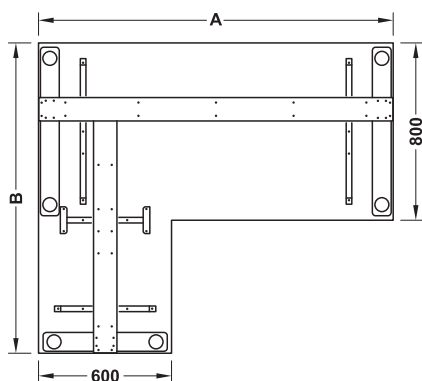

→ Officys TE651 Pro Complete set for corner solution 90°

Vitaflex

- > Material: Steel
- > Finish: Powder coated
- > Height adjustment: Motorised, continuously adjustable, table height 625–1,285 mm (with table top thickness 25 mm)
- > Load bearing capacity: 180 kg with even load distribution
- > Version: End frames rectangular, 100 x 60 mm, symmetrical components for left or right hand use

Supplied with

- 2 end frames C
- 1 end frame T
- 1 straight frame
- 1 frame 90°
- 3 support arms
- 1 desktop connector
- 1 control unit
- 1 mains lead
- 3 motor cables
- 1 operating unit for recess mounting, graphite black, RAL 9011
- 1 set of fixing material

End frame C

Dim. A mm	Dim. B mm	Colour	Cat. No.
1600	1400	White aluminium, RAL 9006	633.50.231
		Graphite black, RAL 9011	633.50.331
		Signal white, RAL 9003	633.50.731
1800	1400	White aluminium, RAL 9006	633.50.232
		Graphite black, RAL 9011	633.50.332
		Signal white, RAL 9003	633.50.732
	1600	White aluminium, RAL 9006	633.50.233
		Graphite black, RAL 9011	633.50.333
		Signal white, RAL 9003	633.50.733
2000	1400	White aluminium, RAL 9006	633.50.234
		Graphite black, RAL 9011	633.50.334
		Signal white, RAL 9003	633.50.734
	1600	White aluminium, RAL 9006	633.50.235
		Graphite black, RAL 9011	633.50.335
		Signal white, RAL 9003	633.50.735
1800	White aluminium, RAL 9006	633.50.236	
	Graphite black, RAL 9011	633.50.336	
	Signal white, RAL 9003	633.50.736	

Packing: 1 set

Individual components	► MB 11.109
Control and operating unit	► MB 11.112
Desk Control™	► MB 11.114
Accessories	► MB 11.119

DGH-M 2021, HDE-en, 11/20; Dimensional data not binding. We reserve the right to alter specifications without notice.