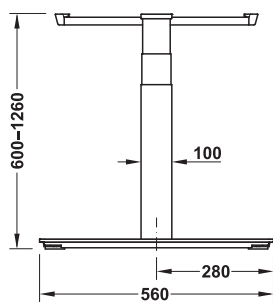

End frame T

Dim. A mm	Dim. B mm	Colour	Cat. No.
1600	1400	White aluminium, RAL 9006	633.50.231
		Graphite black, RAL 9011	633.50.331
		Signal white, RAL 9003	633.50.731
1800	1400	White aluminium, RAL 9006	633.50.232
		Graphite black, RAL 9011	633.50.332
		Signal white, RAL 9003	633.50.732
	1600	White aluminium, RAL 9006	633.50.233
		Graphite black, RAL 9011	633.50.333
		Signal white, RAL 9003	633.50.733
2000	1400	White aluminium, RAL 9006	633.50.234
		Graphite black, RAL 9011	633.50.334
		Signal white, RAL 9003	633.50.734
	1600	White aluminium, RAL 9006	633.50.235
		Graphite black, RAL 9011	633.50.335
		Signal white, RAL 9003	633.50.735
1800	White aluminium, RAL 9006	633.50.236	
	Graphite black, RAL 9011	633.50.336	
	Signal white, RAL 9003	633.50.736	

Packing: 1 set

Individual components	► MB 11.109
Control and operating unit	► MB 11.112
Desk Control™	► MB 11.114
Accessories	► MB 11.119

DGH-M 2021, HDE-en, 11/20; Dimensional data not binding. We reserve the right to alter specifications without notice.