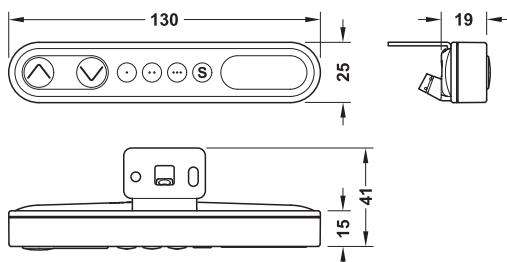

→ Operating unit

With programmable lift height restriction