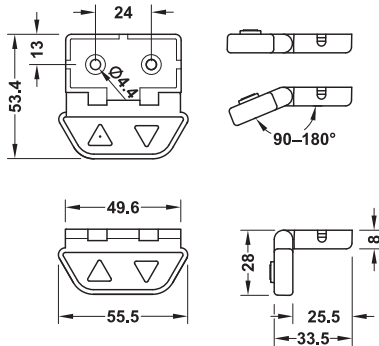

Colour	Cat. No.
Black	633.03.298

Packing: 1 piece

11

DGH-M 2021, HDE-en, 11/20; Dimensional data not binding. We reserve the right to alter specifications without notice.

→ Operating unit

Standard

- > Area of application: Operating unit for control unit
- > Material: Plastic
- > Dim. (L x W x H): 56 x 54 x 8 mm
- > Functionality: Up/down control with arrow keys, folding operating unit
- > Cable length: 1,580 mm
- > Installation: For screw fixing