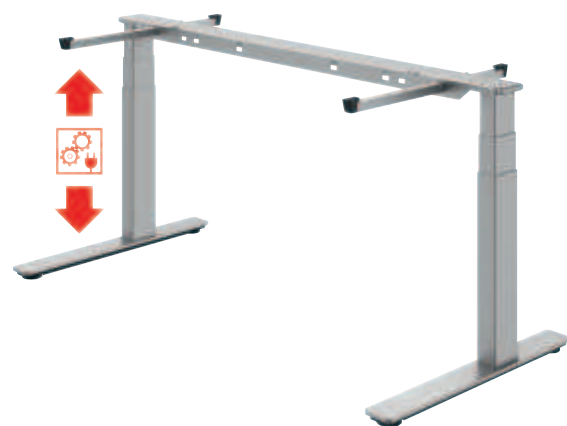

### Häfele Officys TE651 Pro Table base

For workplaces with electric height adjustment

Vitaflex

- > Versatile premium model for many applications
- > Complete sets and individual components for flexible configuration are available
- > A wide range of accessories allows individual configuration
- > Safety stop: The built-in Piezo™ sensor responds to any obstacle when the table is moved up or down. It stops the table and changes direction in order to avoid collision.

### → Officys TE651 Pro Complete set

- > Material: Steel
- > Finish: Powder coated
- > Height adjustment: Motorised, continuous, base height 600–1,260 mm
- > Load bearing capacity: 120 kg with even load distribution
- > Version: End frames rectangular, 100 x 60 mm, symmetrical components for left or right hand use