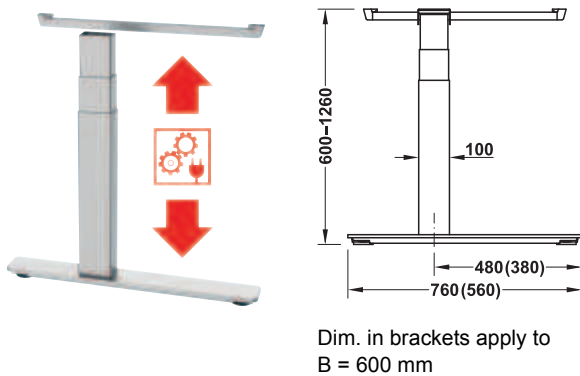

Packing: 1 set

Individual components	► MB 11.109
Control and operating unit	► MB 11.112
Desk Control™	► MB 11.114
Accessories	► MB 11.119

DGH-M 2021, HDE-en, 11/20; Dimensional data not binding. We reserve the right to alter specifications without notice.

### → Häfele Officys TE651 Pro End frame C

Vitaflex

- > Area of application: For freely designed and electrically adjustable table bases
- > Material: Steel
- > Finish: Powder coated
- > Height adjustment: Motorised, continuous, base height 600–1,260 mm
- > Load bearing capacity: 60 kg
- > Version: End frames rectangular, 100 x 60 mm, symmetrical components for left or right hand use