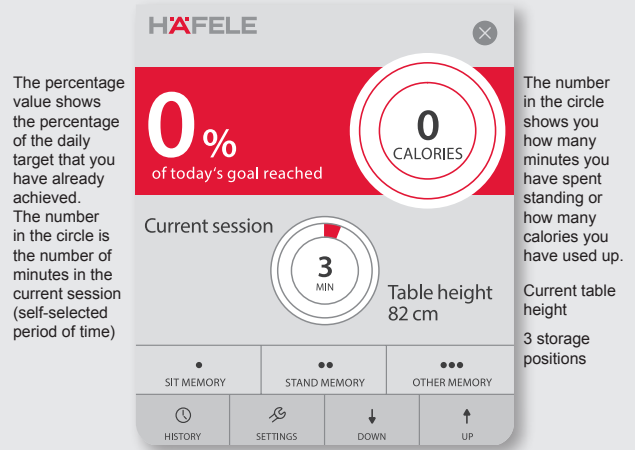

- > Area of application: Between lift unit and control unit (optional, where standard lead of 1,000 mm is not sufficient)

Length mm	Cat. No.
2,500	642.71.242

Packing: 1 piece

Desk Control™

- > Desk Control™ is a new DESKLINE® control program for use with office tables with electric height adjustment.
- > The software installed on your computer is intended to encourage you to adjust the table at regular intervals whilst you are working.
- > The software program contains the typical desk panel functions such as up/down adjustment, three freely usable storage positions and a height display.
- > The program reminds you to adjust your desk, records the length of time for which you are standing and the additional calories that are used up. The intervals can be tailored to your individual requirements.

Display screen views of the program

Individual settings

Time or calorie display

Click here for the "Progress" or "Settings" views. Alternatively, click on the "Stand up" or "Down" buttons and adjust your table.