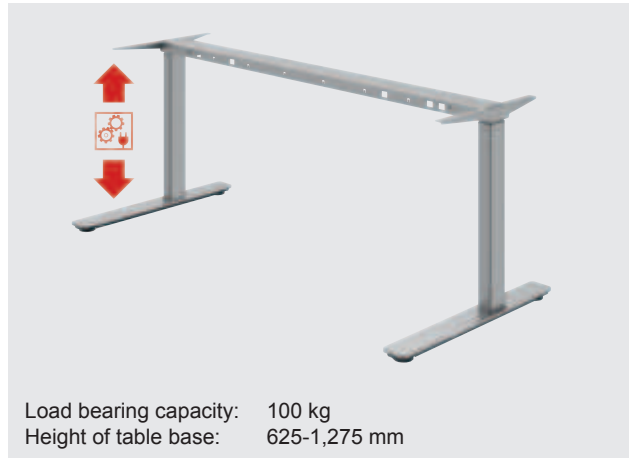

### Electric height adjustment

#### Häfele Officys TE651 Pro

Load bearing capacity: 120 kg  
Height of table base: 600-1,260 mm  
Accessories: Fixing at table base

Häfele Officys TE651 Pro

► MB 11.102

#### Häfele Officys TE501/601 Business

Load bearing capacity: 100 kg  
Height of table base: 625-1,275 mm

Häfele Officys TE501/601 Business

► MB 11.127

#### Häfele Officys TE301 Light

Load bearing capacity: With even load distribution: 80 kg  
Height of table base: 683-1,183 mm  
Accessories: Control element

Häfele Officys TE301 Light

► MB 11.130