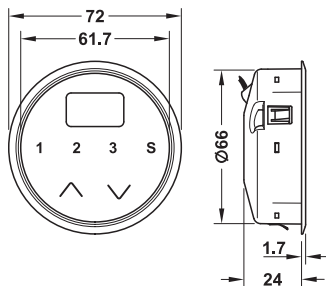

### → Operating unit

For flush mounting

- > Area of application: Operating unit for control unit
- > Material: Plastic
- > Diameter: 71.8 mm
- > Functionality: Up/down control with arrow keys, programming of up to 3 height settings possible
- > Cable length: 1,580 mm
- > Installation: Housing for clamp fixing for flush recess mounting

### → Operating unit

With frame

White

Black

- > Area of application: Operating unit for control unit
- > Material: Plastic
- > Diameter: 72.0 mm
- > Functionality: Up/down control with arrow keys, programming of up to 3 height settings possible
- > Cable length: 1,580 mm
- > Installation: Housing for clamp fixing for recess mounting, with rim