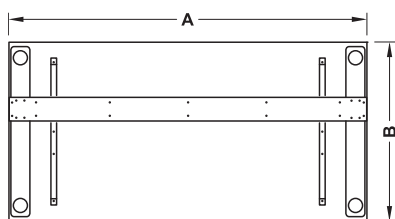

Supplied with

- 2 end frames C
- 1 frame
- 2 support arms
- 1 control unit
- 1 mains lead
- 2 motor cables
- 1 operating unit for recess mounting, graphite black, RAL 9011
- 1 set of fixing material

Table Bases