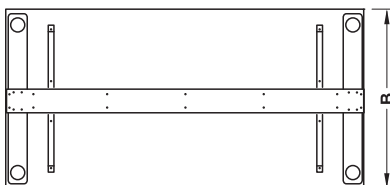

Dim. B mm	Colour	Cat. No.
600	White aluminium, RAL 9006	633.52.264
	Graphite black, RAL 9011	633.52.265
	Signal white, RAL 9003	633.52.266
800	White aluminium, RAL 9006	633.52.267
	Graphite black, RAL 9011	633.52.268
	Signal white, RAL 9003	633.52.269

Packing: 1 piece

Frame, straight	► MB 11.110
Frame, 90°	► MB 11.110
Control and operating unit	► MB 11.112
Desk Control™	► MB 11.114
Accessories	► MB 11.119

DGH-M 2021, HDE-en, 11/20; Dimensional data not binding. We reserve the right to alter specifications without notice.