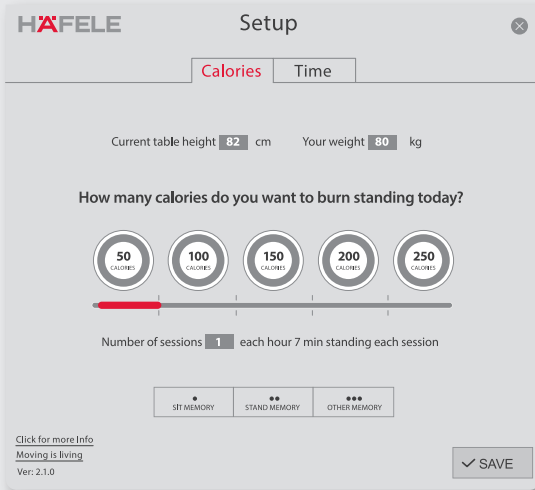

- > Area of application: Between lift unit and control unit (optional, where standard lead of 1,000 mm is not sufficient)

Length mm	Cat. No.
2,500	642.71.242

Packing: 1 piece

Desk Control™

- > Desk Control™ is a new DESKLINE® control program for use with office tables with electric height adjustment.
- > The software installed on your computer is intended to encourage you to adjust the table at regular intervals whilst you are working.
- > The software program contains the typical desk panel functions such as up/down adjustment, three freely usable storage positions and a height display.
- > The program reminds you to adjust your desk, records the length of time for which you are standing and the additional calories that are used up. The intervals can be tailored to your individual requirements.

Display screen views of the program

Individual settings

Time or calorie display

Click here for the "Progress" or "Settings" views. Alternatively, click on the "Stand up" or "Down" buttons and adjust your table.