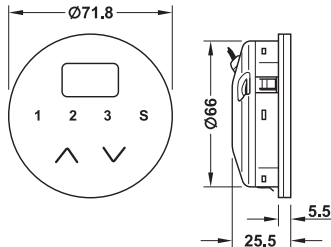

### → Operating unit

For flush mounting

- > Area of application: Operating unit for control unit
- > Material: Plastic
- > Diameter: 71.8 mm
- > Functionality: Up/down control with arrow keys, programming of up to 3 height settings possible
- > Cable length: 1,580 mm
- > Installation: Housing for clamp fixing for flush recess mounting