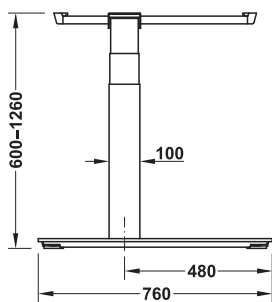

→ Officys TE651 Pro Complete set for corner solution 90°

Vitaflex

- > Material: Steel
- > Finish: Powder coated
- > Height adjustment: Motorised, continuously adjustable, table height 625–1,285 mm (with table top thickness 25 mm)
- > Load bearing capacity: 180 kg with even load distribution
- > Version: End frames rectangular, 100 x 60 mm, symmetrical components for left or right hand use

Supplied with

- 2 end frames C
- 1 end frame T
- 1 straight frame
- 1 frame 90°
- 3 support arms
- 1 desktop connector
- 1 control unit
- 1 mains lead
- 3 motor cables
- 1 operating unit for recess mounting, graphite black, RAL 9011
- 1 set of fixing material

End frame C

Dim. A mm	Dim. B mm	Colour	Cat. No.
1600	1400	White aluminium, RAL 9006	633.50.231
		Graphite black, RAL 9011	633.50.331
		Signal white, RAL 9003	633.50.731
1800	1400	White aluminium, RAL 9006	633.50.232
		Graphite black, RAL 9011	633.50.332
		Signal white, RAL 9003	633.50.732
	1600	White aluminium, RAL 9006	633.50.233
		Graphite black, RAL 9011	633.50.333
		Signal white, RAL 9003	633.50.733
2000	1400	White aluminium, RAL 9006	633.50.234
		Graphite black, RAL 9011	633.50.334
		Signal white, RAL 9003	633.50.734
	1600	White aluminium, RAL 9006	633.50.235
		Graphite black, RAL 9011	633.50.335
		Signal white, RAL 9003	633.50.735
1800	White aluminium, RAL 9006	633.50.236	
	Graphite black, RAL 9011	633.50.336	
	Signal white, RAL 9003	633.50.736	

Packing: 1 set

Individual components	► MB 11.109
Control and operating unit	► MB 11.112
Desk Control™	► MB 11.114
Accessories	► MB 11.119

DGH-M 2021, HDE-en, 11/20; Dimensional data not binding. We reserve the right to alter specifications without notice.