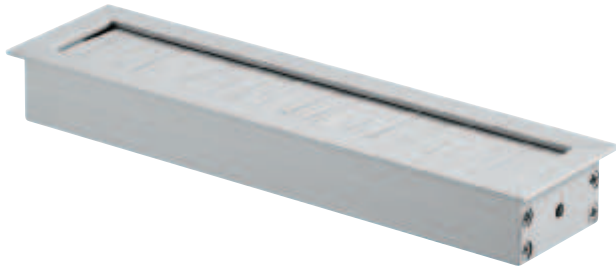

**Cable outlet, square, 69 x 69 mm**

Without lid

- > Material: Aluminium
- > Version: 1-piece, with split brush seal
- > Installation: For push fitting, routing radius R4

Dim. mm	Colour	Cat. No.
69 x 69	Grey	631.29.540
	Black	631.29.340

Packing: 1 piece

**Cable outlet, rectangular, 45 x 180 mm**

Without lid

- > Material: Aluminium
- > Version: 1-piece, with split brush seal
- > Installation: For push fitting, routing radius R4

Dim. mm	Colour	Cat. No.
45 x 180	Grey	631.29.541
	Black	631.29.341

Packing: 1 piece

**Cable outlet, round, Ø 90 mm**

With flexible brush seal

- > Material: Aluminium
- > Version: 2-piece, round, with black brush seal
- > Installation: For glue fixing

Finish/colour	Cat. No.
Silver coloured anodized	429.86.925
Powder coated, black	429.86.327