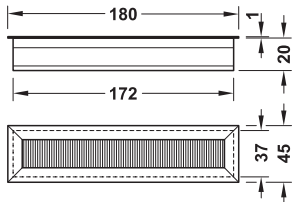

**Cable outlet, square, 69 x 69 mm**

Without lid

- > Material: Aluminium
- > Version: 1-piece, with split brush seal
- > Installation: For push fitting, routing radius R4

Dim. mm	Colour	Cat. No.
69 x 69	Grey	631.29.540
	Black	631.29.340

Packing: 1 piece

**Cable outlet, rectangular, 45 x 180 mm**

Without lid

- > Material: Aluminium
- > Version: 1-piece, with split brush seal
- > Installation: For push fitting, routing radius R4

Dim. mm	Colour	Cat. No.
45 x 180	Grey	631.29.541
	Black	631.29.341

Packing: 1 piece

**Cable outlet, round, Ø 90 mm**

With flexible brush seal

- > Material: Aluminium
- > Version: 2-piece, round, with black brush seal
- > Installation: For glue fixing

Finish/colour	Cat. No.
Silver coloured anodized	429.86.925
Powder coated, black	429.86.327