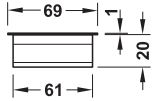

**Cable outlet, square, 69 x 69 mm**

Without lid

- > Material: Aluminium
- > Version: 1-piece, with split brush seal
- > Installation: For push fitting, routing radius R4

Dim. mm	Colour	Cat. No.
69 x 69	Grey	631.29.540
	Black	631.29.340

Packing: 1 piece

**Cable outlet, rectangular, 45 x 180 mm**

Without lid

- > Material: Aluminium
- > Version: 1-piece, with split brush seal
- > Installation: For push fitting, routing radius R4

Dim. mm	Colour	Cat. No.
45 x 180	Grey	631.29.541
	Black	631.29.341

Packing: 1 piece

**Cable outlet, round, Ø 90 mm**

With flexible brush seal

- > Material: Aluminium
- > Version: 2-piece, round, with black brush seal
- > Installation: For glue fixing

Finish/colour	Cat. No.
Silver coloured anodized	429.86.925
Powder coated, black	429.86.327