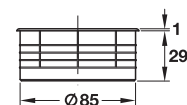

Packing: 1 piece

**Cable outlet, rectangular, 45 x 180 mm**

Without lid

- > Material: Aluminium
- > Version: 1-piece, with split brush seal
- > Installation: For push fitting, routing radius R4

Dim. mm	Colour	Cat. No.
45 x 180	Grey	631.29.541
	Black	631.29.341

Packing: 1 piece

**Cable outlet, round, Ø 90 mm**

With flexible brush seal

- > Material: Aluminium
- > Version: 2-piece, round, with black brush seal
- > Installation: For glue fixing

Finish/colour	Cat. No.
Silver coloured anodized	429.86.925
Powder coated, black	429.86.327