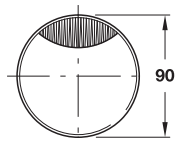

**Cable outlet, square, 69 x 69 mm**

Without lid

- > Material: Aluminium
- > Version: 1-piece, with split brush seal
- > Installation: For push fitting, routing radius R4

Dim. mm	Colour	Cat. No.
69 x 69	Grey	631.29.540
	Black	631.29.340

Packing: 1 piece

**Cable outlet, rectangular, 45 x 180 mm**

Without lid

- > Material: Aluminium
- > Version: 1-piece, with split brush seal
- > Installation: For push fitting, routing radius R4

Dim. mm	Colour	Cat. No.
45 x 180	Grey	631.29.541
	Black	631.29.341

Packing: 1 piece

**Cable outlet, round, Ø 90 mm**

With flexible brush seal

- > Material: Aluminium
- > Version: 2-piece, round, with black brush seal
- > Installation: For glue fixing

Finish/colour	Cat. No.
Silver coloured anodized	429.86.925
Powder coated, black	429.86.327