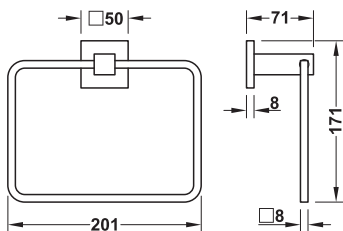

**Square**

- > Material Brass
- > Finish Polished chrome plated or graphite black
- > Installation For screw fixing

→ **Towel hook**

**Supplied with**  
 1 towel hook  
 Fixing material

Finish/colour	Cat. No.
Polished chrome plated	980.60.642
Graphite black	980.60.643

→ **Towel rail**

**Supplied with**  
 1 towel rail  
 Fixing material

Finish/colour	Cat. No.
Polished chrome plated	980.60.672
Graphite black	980.60.673