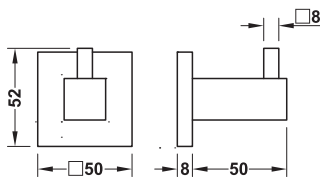

**Square**

- > Material Brass
- > Finish Polished chrome plated or graphite black
- > Installation For screw fixing

→ **Towel hook**

**Supplied with**  
 1 towel hook  
 Fixing material

Finish/colour	Cat. No.
Polished chrome plated	980.60.642
Graphite black	980.60.643

→ **Towel rail**

**Supplied with**  
 1 towel rail  
 Fixing material

Finish/colour	Cat. No.
Polished chrome plated	980.60.672
Graphite black	980.60.673