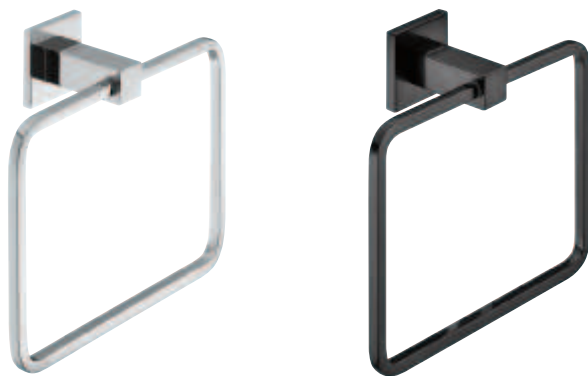

**Square**

- > Material Brass
- > Finish Polished chrome plated or graphite black
- > Installation For screw fixing

→ **Towel hook**

**Supplied with**  
 1 towel hook  
 Fixing material

Finish/colour	Cat. No.
Polished chrome plated	980.60.642
Graphite black	980.60.643

→ **Towel rail**

**Supplied with**  
 1 towel rail  
 Fixing material

Finish/colour	Cat. No.
Polished chrome plated	980.60.672
Graphite black	980.60.673