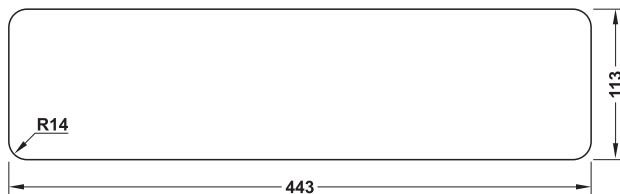

Cable outlet, rectangular

With coating option

- > Customised design of the hinged lid possible
- > Hinged lid with soft closing mechanism

- > Material: Aluminium
- > Version: 1-piece, rectangular, with straight hinged lid, black brush seal and gentle closing function
- > Finish: Silver coloured anodized
- > Installation: For push fitting
- > Size of coating: 428 x 70 x 3 mm

Dim. (L x W) mm	Cat. No.
450 x 120	631.29.933

Packing: 1 piece

Routing dimensions

Workplace Organisation

10