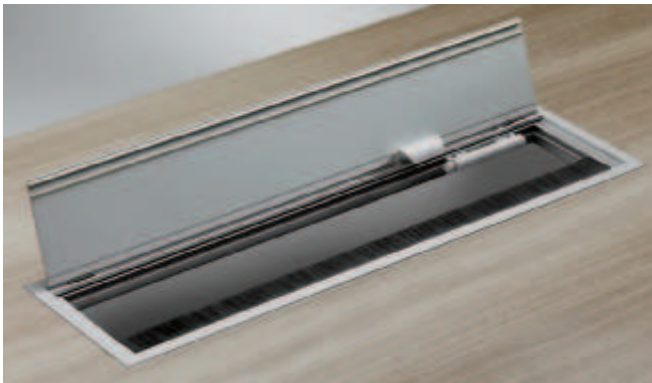

Cable outlet, rectangular

With coating option

- > Customised design of the hinged lid possible
- > Hinged lid with soft closing mechanism

- > Material: Aluminium
- > Version: 1-piece, rectangular, with straight hinged lid, black brush seal and gentle closing function
- > Finish: Silver coloured anodized
- > Installation: For push fitting
- > Size of coating: 428 x 70 x 3 mm