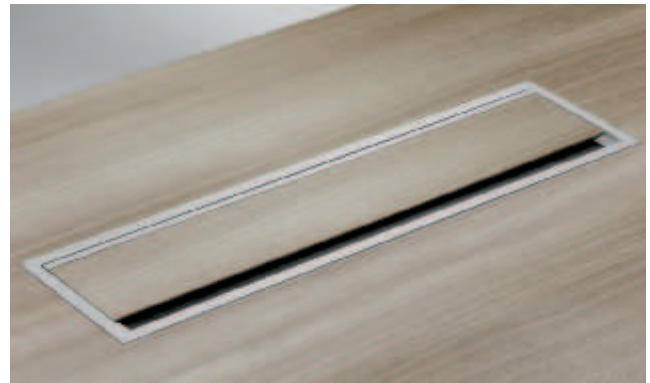

Cable outlet, rectangular

With coating option

- > Customised design of the hinged lid possible
- > Hinged lid with soft closing mechanism

- > Material: Aluminium
- > Version: 1-piece, rectangular, with straight hinged lid, black brush seal and gentle closing function
- > Finish: Silver coloured anodized
- > Installation: For push fitting
- > Size of coating: 428 x 70 x 3 mm