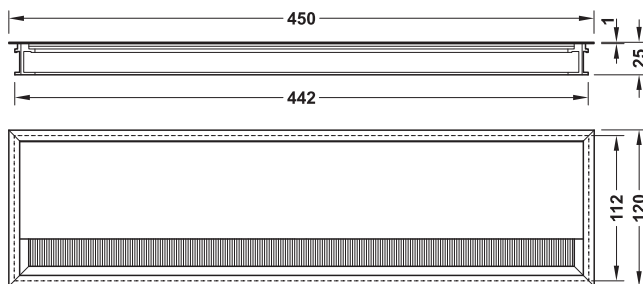

Cable outlet, rectangular

With coating option

- > Customised design of the hinged lid possible
- > Hinged lid with soft closing mechanism

- > Material: Aluminium
- > Version: 1-piece, rectangular, with straight hinged lid, black brush seal and gentle closing function
- > Finish: Silver coloured anodized
- > Installation: For push fitting
- > Size of coating: 428 x 70 x 3 mm

Dim. (L x W) mm	Cat. No.
450 x 120	631.29.933

Packing: 1 piece

Routing dimensions

Workplace Organisation

10