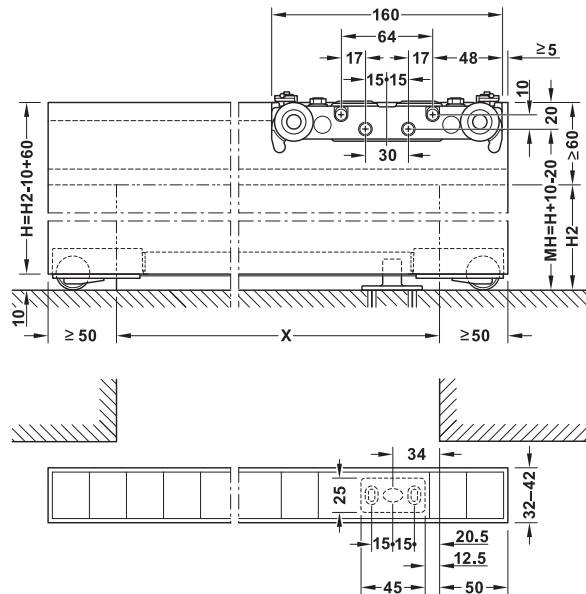

Sliding Door Fittings for Wooden Doors

Cut-out dimensions

With end cap

Concealed mounting

Note

Please note the lateral door overlap with concealed installation according to drawing.

Door installation

Other mounting options can be found in the installation instructions.

Wall mounting

Floor guide on hard floors

Floor guide on soft floors with running track provided on site

Note

A slight trace of wear may appear on the floor, depending on material. Tile gaps are noticeable when moving the door.

Installation reference

- > Make sure that floor is even and level
- > Bottom track is required for soft floors
- > Prepare wall structure for top roller

Section running gear and floor guide

H = door height
MH = installation height

H2 = internal opening height
X = internal opening width

→ Set with running track for 1 door

Model	Supplied with	Length mm	Cat. No.
80M	1 running track	1100	940.59.008
	1 running gear 2 soft and self closing mechanisms 1 guide track 1 floor guide 1 set of guide rollers 1 set of end caps (1 pair black, 1 pair silver coloured) 2 spacers 1 floor mounted stop (for optional use) 2 hex keys 1 open-ended spanner	1800	940.59.009