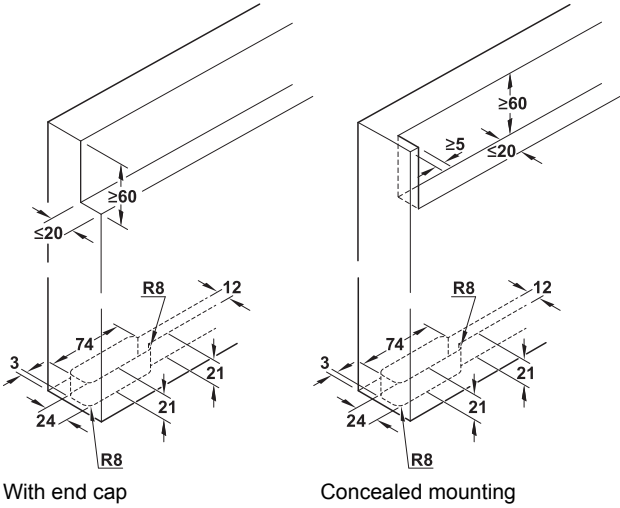

Häfele Slido D-Line43 80M Sliding door fitting

- > Area of application: For private residential areas, for 1-leaf sliding doors, for hard floors (laminate, PVC, tiles) and soft floors (carpet, cork – only for use in combination with bottom track)
- > Version: Invisible running equipment integrated in door
- > Door weight: ≤80 kg
- > Door width: 800–1,800 mm
- > Adjustment facility: Distance door to wall +4 mm (adjustment on both sides, for compensating uneven walls), height ±2 mm
- > Installation: Wall mounting, floor must be even and level

Sliding Door Fittings for Wooden Doors

Cut-out dimensions

With end cap

Concealed mounting

Note

Please note the lateral door overlap with concealed installation according to drawing.

Door installation

Other mounting options can be found in the installation instructions.

H2 = internal opening height
X = internal opening width

→ Set with running track for 1 door

Model	Supplied with	Length mm	Cat. No.
80M	1 running track	1100	940.59.008
	1 running gear 2 soft and self closing mechanisms 1 guide track 1 floor guide 1 set of guide rollers 1 set of end caps (1 pair black, 1 pair silver coloured) 2 spacers 1 floor mounted stop (for optional use) 2 hex keys 1 open-ended spanner	1800	940.59.009

→ Tracks

		Material	Finish/colour	Length mm	Cat. No.	
Bottom track for soft floors 30 x 4 mm (W x H)		Aluminium	Silver coloured anodized	2200	940.59.802	
					3600	940.59.803
			Black anodized	2200	940.59.812	
				3600	940.59.813	