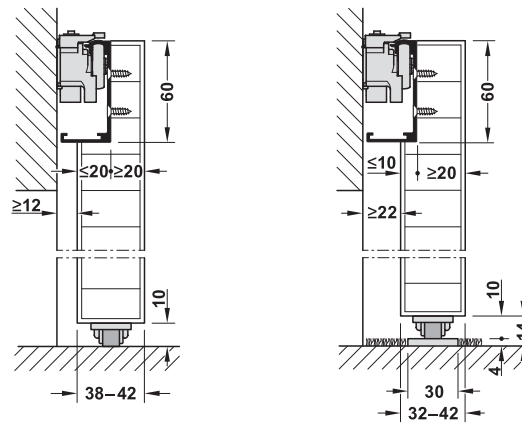

Häfele Slido D-Line43 80M Sliding door fitting

- > Area of application: For private residential areas, for 1-leaf sliding doors, for hard floors (laminate, PVC, tiles) and soft floors (carpet, cork – only for use in combination with bottom track)
- > Version: Invisible running equipment integrated in door
- > Door weight: ≤80 kg
- > Door width: 800–1,800 mm
- > Adjustment facility: Distance door to wall +4 mm (adjustment on both sides, for compensating uneven walls), height ±2 mm
- > Installation: Wall mounting, floor must be even and level

Sliding Door Fittings for Wooden Doors

Cut-out dimensions

With end cap

Concealed mounting

Note

Please note the lateral door overlap with concealed installation according to drawing.

Door installation

Other mounting options can be found in the installation instructions.

Wall mounting

Floor guide on hard floors

Floor guide on soft floors with running track provided on site

Note

A slight trace of wear may appear on the floor, depending on material. Tile gaps are noticeable when moving the door.

H2 = internal opening height
X = internal opening width

→ Set with running track for 1 door

Model	Supplied with	Length mm	Cat. No.
80M	1 running track	1100	940.59.008
	1 running gear 2 soft and self closing mechanisms 1 guide track 1 floor guide 1 set of guide rollers 1 set of end caps (1 pair black, 1 pair silver coloured) 2 spacers 1 floor mounted stop (for optional use) 2 hex keys 1 open-ended spanner	1800	940.59.009