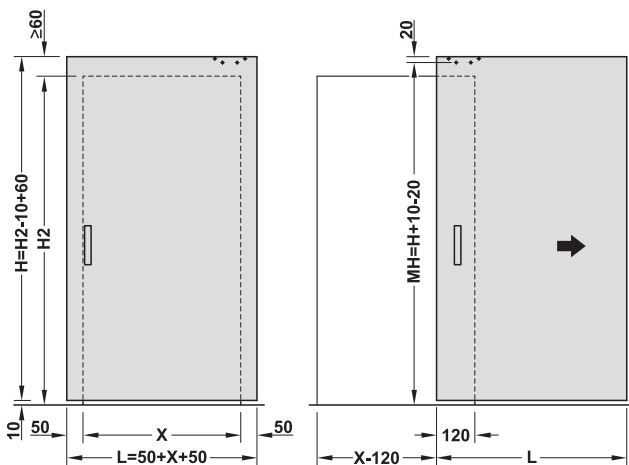

Häfele Slido D-Line43 80M Sliding door fitting

- > Area of application: For private residential areas, for 1-leaf sliding doors, for hard floors (laminate, PVC, tiles) and soft floors (carpet, cork – only for use in combination with bottom track)
- > Version: Invisible running equipment integrated in door
- > Door weight: ≤80 kg
- > Door width: 800–1,800 mm
- > Adjustment facility: Distance door to wall +4 mm (adjustment on both sides, for compensating uneven walls), height ±2 mm
- > Installation: Wall mounting, floor must be even and level

Sliding Door Fittings for Wooden Doors

Cut-out dimensions

With end cap

Concealed mounting

Note

Please note the lateral door overlap with concealed installation according to drawing.

Door installation

Other mounting options can be found in the installation instructions.

Wall mounting

Floor guide on hard floors

Floor guide on soft floors with running track provided on site

Note

A slight trace of wear may appear on the floor, depending on material. Tile gaps are noticeable when moving the door.

H2 = internal opening height
X = internal opening width

→ Set with running track for 1 door

Model	Supplied with	Length mm	Cat. No.
80M	1 running track	1100	940.59.008
	1 running gear 2 soft and self closing mechanisms 1 guide track 1 floor guide 1 set of guide rollers 1 set of end caps (1 pair black, 1 pair silver coloured) 2 spacers 1 floor mounted stop (for optional use) 2 hex keys 1 open-ended spanner	1800	940.59.009