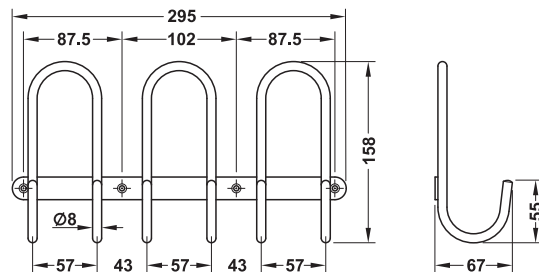

- > Material: Stainless steel, quality 1.4305
- > Version: With three rotating hooks
- > Installation: For wall mounting
- > Fixing material (chipboard screws Ø 4.0 x 45 mm and wall plugs) supplied

Finish	Cat. No.
Satin brushed	844.17.011

Packing: 1 piece

### Wardrobe rack

- > Material: Stainless steel, quality 1.4301
- > Finish: Satin brushed
- > Fixing material (chipboard screws Ø 3.0 x 40 mm and wall plugs) supplied

Width mm	Depth mm	Height mm	Cat. No.
295	67	158	844.69.010