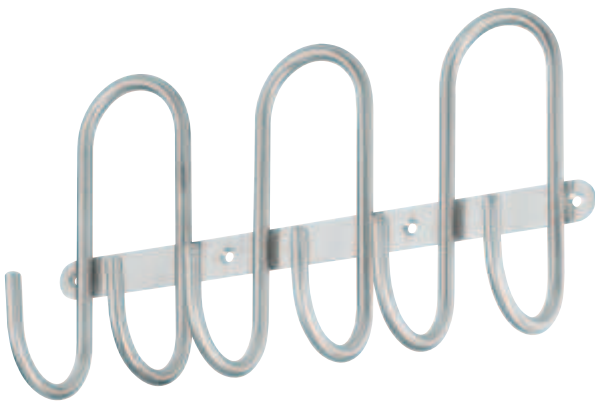

- > Material: Stainless steel, quality 1.4305
- > Version: With three rotating hooks
- > Installation: For wall mounting
- > Fixing material (chipboard screws Ø 4.0 x 45 mm and wall plugs) supplied

Finish	Cat. No.
Satin brushed	844.17.011

Packing: 1 piece

### Wardrobe rack

- > Material: Stainless steel, quality 1.4301
- > Finish: Satin brushed
- > Fixing material (chipboard screws Ø 3.0 x 40 mm and wall plugs) supplied

Width mm	Depth mm	Height mm	Cat. No.
295	67	158	844.69.010