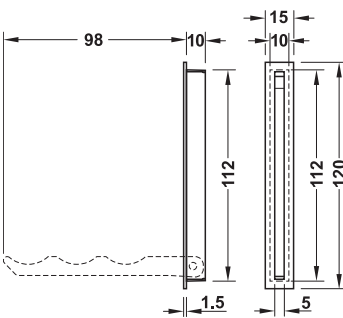

- > Material: Edelmetall, quality 1.4301/AISI 304
- > Overhang: 165 mm
- > Fixing material (chipboard screws  $\varnothing$  3.5 x 40 mm) supplied

Finish	Cat. No.
Satin brushed	844.21.010

Packing: 1 piece

The folding hook is also suitable for room doors due to its magnet for holding in closed position. Even during vibrations of the door, the hook stays inside the housing.

- > Material: Stainless steel, quality 1.4301/AISI 304
- > Installation: Fixing without screws, for glue fixing
- > Version: Magnet for holding in closed position

Finish	Cat. No.
Satin brushed	844.76.040

Packing: 1 or 10 pieces