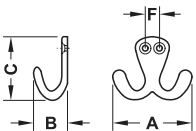

> Finish: Polished

Width A mm	Depth B mm	Height C mm	Hole spacing F mm	Screw Ø mm	Cat. No.
With 1 fixing hole					
12	22	30	–	3.0	845.00.809
With 2 fixing holes					
19	28	38	8	3.0	845.01.806
21	33	40	9	3.5	845.02.803

Packing: 1 or 100 pieces

> Finish: Polished

Width A mm	Depth B mm	Height C mm	Hole spacing F mm	Screw Ø mm	Cat. No.
42	22	32	7.5	3.0	845.10.805
49	25	40	9.0	3.0	845.11.802
60	30	50	12.5	3.5	845.12.809

Packing: 1 or 100 pieces

Ceiling hook

> Finish: Polished
> Version: Rotating
> Hole spacing: 25 mm

Width A mm	Depth B mm	Height C mm	Cat. No.
53	53	53	846.52.808

Packing: 1 or 50 pieces

Ceiling hook

> Finish: Aluminium silver anodized
> Hole spacing: 16 mm

Version	Width A mm	Depth B mm	Height C mm	Cat. No.
Fixed	76	87	49	844.43.900
Rotating	80	83	55	844.43.910

Packing: 1 or 10 pieces

Hospa raised countersunk head screws

► MB 1.470