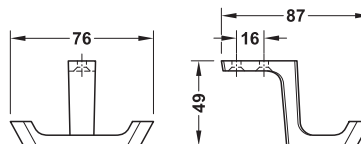

> Finish: Polished

Width A mm	Depth B mm	Height C mm	Hole spacing F mm	Screw Ø mm	Cat. No.
With 1 fixing hole					
12	22	30	–	3.0	845.00.809
With 2 fixing holes					
19	28	38	8	3.0	845.01.806
21	33	40	9	3.5	845.02.803

Packing: 1 or 100 pieces

> Finish: Polished

Width A mm	Depth B mm	Height C mm	Hole spacing F mm	Screw Ø mm	Cat. No.
42	22	32	7.5	3.0	845.10.805
49	25	40	9.0	3.0	845.11.802
60	30	50	12.5	3.5	845.12.809

Packing: 1 or 100 pieces

Ceiling hook

> Finish: Polished
> Version: Rotating
> Hole spacing: 25 mm

Width A mm	Depth B mm	Height C mm	Cat. No.
53	53	53	846.52.808

Packing: 1 or 50 pieces

Ceiling hook

> Finish: Aluminium silver anodized
> Hole spacing: 16 mm

Version	Width A mm	Depth B mm	Height C mm	Cat. No.
Fixed	76	87	49	844.43.900
Rotating	80	83	55	844.43.910

Packing: 1 or 10 pieces

Hospa raised countersunk head screws

► MB 1.470