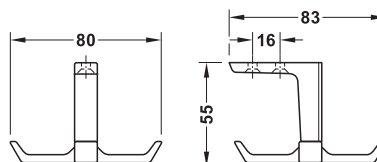

> Finish: Polished

Width A mm	Depth B mm	Height C mm	Hole spacing F mm	Screw Ø mm	Cat. No.
With 1 fixing hole					
12	22	30	–	3.0	845.00.809
With 2 fixing holes					
19	28	38	8	3.0	845.01.806
21	33	40	9	3.5	845.02.803

Packing: 1 or 100 pieces

> Finish: Polished

Width A mm	Depth B mm	Height C mm	Hole spacing F mm	Screw Ø mm	Cat. No.
42	22	32	7.5	3.0	845.10.805
49	25	40	9.0	3.0	845.11.802
60	30	50	12.5	3.5	845.12.809

Packing: 1 or 100 pieces

Ceiling hook

> Finish: Polished
> Version: Rotating
> Hole spacing: 25 mm

Width A mm	Depth B mm	Height C mm	Cat. No.
53	53	53	846.52.808

Packing: 1 or 50 pieces

Ceiling hook

> Finish: Aluminium silver anodized
> Hole spacing: 16 mm

Version	Width A mm	Depth B mm	Height C mm	Cat. No.
Fixed	76	87	49	844.43.900
Rotating	80	83	55	844.43.910

Packing: 1 or 10 pieces

Hospa raised countersunk head screws

► MB 1.470