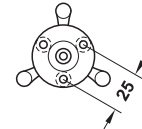

> Finish: Polished

Width A mm	Depth B mm	Height C mm	Hole spacing F mm	Screw Ø mm	Cat. No.
With 1 fixing hole					
12	22	30	–	3.0	845.00.809
With 2 fixing holes					
19	28	38	8	3.0	845.01.806
21	33	40	9	3.5	845.02.803

Packing: 1 or 100 pieces

> Finish: Polished

Width A mm	Depth B mm	Height C mm	Hole spacing F mm	Screw Ø mm	Cat. No.
42	22	32	7.5	3.0	845.10.805
49	25	40	9.0	3.0	845.11.802
60	30	50	12.5	3.5	845.12.809

Packing: 1 or 100 pieces

Ceiling hook

> Finish: Polished
> Version: Rotating
> Hole spacing: 25 mm

Width A mm	Depth B mm	Height C mm	Cat. No.
53	53	53	846.52.808

Packing: 1 or 50 pieces

Ceiling hook

> Finish: Aluminium silver anodized
> Hole spacing: 16 mm

Version	Width A mm	Depth B mm	Height C mm	Cat. No.
Fixed	76	87	49	844.43.900
Rotating	80	83	55	844.43.910

Packing: 1 or 10 pieces

Hospa raised countersunk head screws

► MB 1.470