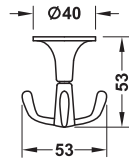

> Finish: Polished

Width A mm	Depth B mm	Height C mm	Hole spacing F mm	Screw Ø mm	Cat. No.
With 1 fixing hole					
12	22	30	–	3.0	845.00.809
With 2 fixing holes					
19	28	38	8	3.0	845.01.806
21	33	40	9	3.5	845.02.803

Packing: 1 or 100 pieces

> Finish: Polished

Width A mm	Depth B mm	Height C mm	Hole spacing F mm	Screw Ø mm	Cat. No.
42	22	32	7.5	3.0	845.10.805
49	25	40	9.0	3.0	845.11.802
60	30	50	12.5	3.5	845.12.809

Packing: 1 or 100 pieces

Ceiling hook

> Finish: Polished
> Version: Rotating
> Hole spacing: 25 mm

Width A mm	Depth B mm	Height C mm	Cat. No.
53	53	53	846.52.808

Packing: 1 or 50 pieces

Ceiling hook

> Finish: Aluminium silver anodized
> Hole spacing: 16 mm

Version	Width A mm	Depth B mm	Height C mm	Cat. No.
Fixed	76	87	49	844.43.900
Rotating	80	83	55	844.43.910

Packing: 1 or 10 pieces

Hospa raised countersunk head screws

► MB 1.470