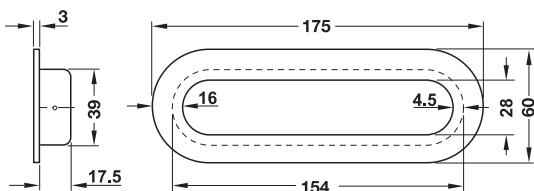

Finish	Cat. No.
Satin brushed	155.01.505
Polished brass plated, PVD coated	151.38.110
Graphite black, PVD coated	151.38.111

Packing: 1 or 15 pieces

> Material: Stainless steel, quality 1.4301/AISI 304  
> Fixing material supplied

Finish	Cat. No.
Satin brushed	155.01.507

Packing: 1 or 6 pieces

DGH-M 2018; HDE-en; 06/18; Dimensional data not binding. We reserve the right to alter specifications without notice.