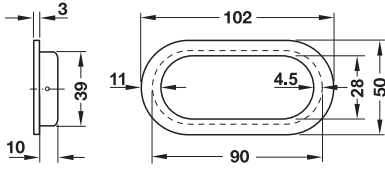

1

> Material: Stainless steel, quality 1.4301/AISI 304  
> Fixing material supplied

Finish	Cat. No.
Satin brushed	155.01.506

Packing: 1 or 20 pieces

Timeless Furniture Handles

> Material: Stainless steel, quality 1.4301/AISI 304  
> Fixing material supplied

Finish	Cat. No.
Satin brushed	155.01.505
Polished brass plated, PVD coated	151.38.110
Graphite black, PVD coated	151.38.111

Packing: 1 or 15 pieces

> Material: Stainless steel, quality 1.4301/AISI 304  
> Fixing material supplied

Finish	Cat. No.
Satin brushed	155.01.507

Packing: 1 or 6 pieces

DGH-M 2018; HDE-en; 06/18; Dimensional data not binding. We reserve the right to alter specifications without notice.