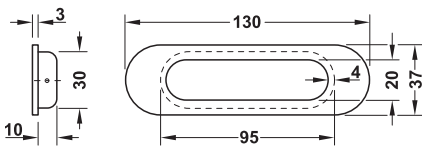

1

> Material: Stainless steel, quality 1.4301/AISI 304  
> Fixing material supplied

Finish	Cat. No.
Satin brushed	155.01.506

Packing: 1 or 20 pieces

Timeless Furniture Handles

> Material: Stainless steel, quality 1.4301/AISI 304  
> Fixing material supplied

Finish	Cat. No.
Satin brushed	155.01.505
Polished brass plated, PVD coated	151.38.110
Graphite black, PVD coated	151.38.111

Packing: 1 or 15 pieces

> Material: Stainless steel, quality 1.4301/AISI 304  
> Fixing material supplied

Finish	Cat. No.
Satin brushed	155.01.507

Packing: 1 or 6 pieces

DGH-M 2018; HDE-en; 06/18; Dimensional data not binding. We reserve the right to alter specifications without notice.