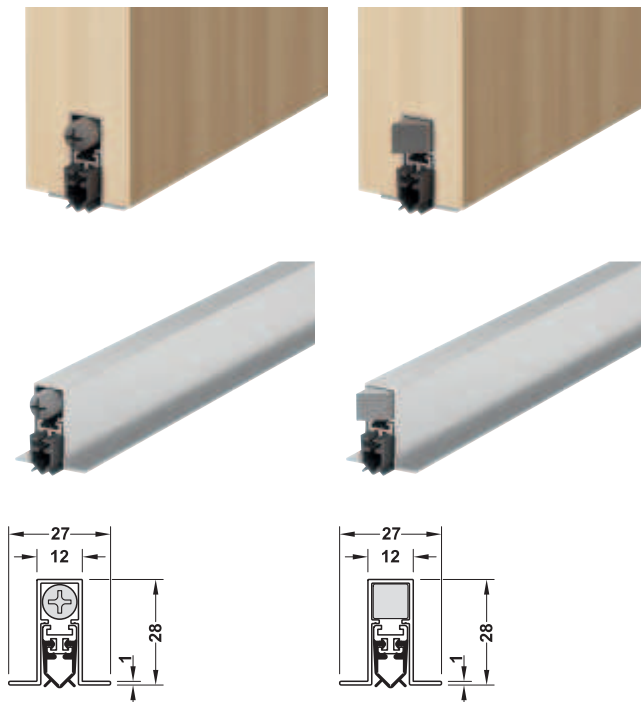

## DDS 12 Retractable door seal

Single-side release

Double-side release

- > Area of application: For soundproof doors (DIN 4109), for smoke control doors in compliance with EN 1634-3, for fire resistant doors in compliance with EN 1634-1
- > Material: Carrier: Aluminium, sealing profile: Silicone, self-extinguishing
- > Finish: Carrier: Unfinished, sealing profile: Grey
- > Version: With single-side or double-side release (optional)
- > Sound proofing value: 42 dB with 7 mm floor gap
- > Sealing height: ≤11 mm
- > Installation: For full mortice fitting and face fixing
- > Installation dim.: Groove: 12 x 30 mm
- > Mounting: For DIN left hand and DIN right hand use

### Supplied with

- 1 retractable door seal
- 2 release plates with screw

Length mm	Can be shortened to mm	Single-side release	Double-side release
630	505	950.05.970	–
730	605	950.05.971	950.05.981
830	705	950.05.972	950.05.982
930	805	950.05.973	950.05.983
1030	905	950.05.974	950.05.984
1130	1,005	950.05.975	950.05.985

## DDS 15 Retractable door seal

- > Area of application: For soundproof doors (DIN 4109), for smoke control doors in compliance with EN 1634-3, for fire resistant doors in compliance with EN 1634-1
- > Material: Carrier: Aluminium, sealing profile: Silicone, self-extinguishing
- > Finish: Carrier: Unfinished, sealing profile: Grey
- > Version: Single-side release (hinge side)
- > Sound proofing value: 51 dB with 7 mm floor gap
- > Sealing height: ≤14 mm
- > Installation: For full mortice fitting, with mounting bracket
- > Installation dim.: Groove: 15 x 30 mm
- > Mounting: For DIN left hand and DIN right hand use

### Supplied with

- 1 retractable door seal
- 2 mounting brackets with screws
- 1 release plate with screw

Length mm	Can be shortened to mm	Cat. No.
630	583	950.05.820
730	605	950.05.821
830	705	950.05.822
930	805	950.05.823
1030	905	950.05.824
1130	1,005	950.05.825