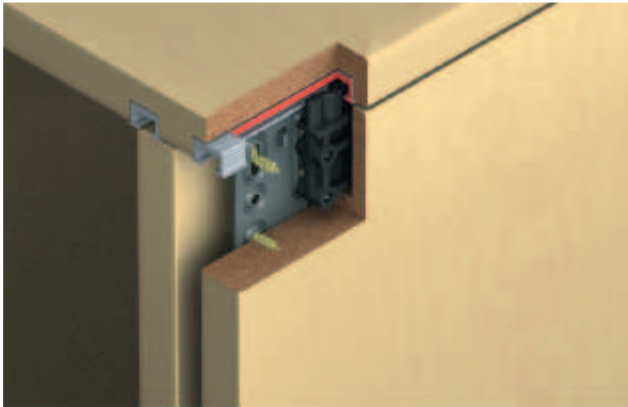

Hawa Miniroll 15

- > Door thickness:  $\geq 19$  mm
- > Door stopper: Top and bottom clip-in door stopper, for sliding into single running and guide tracks
- > Material: Running gear and guide: Steel
- > Running gear: Bottom running, 1 roller
- > Running gear guided by: Friction bearing mounted roller: Plastic
- > Adjustment facility: Height  $\pm 2$  mm on running gear using slot
- > Installation: Running gear and guide for screw fixing

Linear Sliding Doors

Installation dimensions

X = Door thickness – 7 mm

Drilling pattern

Before gluing the running and guide tracks into the grooves of the cabinet top panel and cabinet base panel, insert the top and bottom door stoppers.