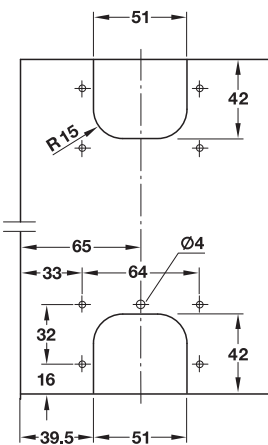

Hawa Miniroll 15

- > Door thickness:  $\geq 19$  mm
- > Door stopper: Top and bottom clip-in door stopper, for sliding into single running and guide tracks
- > Material: Running gear and guide: Steel
- > Running gear: Bottom running, 1 roller
- > Running gear guided by: Friction bearing mounted roller: Plastic
- > Adjustment facility: Height  $\pm 2$  mm on running gear using slot
- > Installation: Running gear and guide for screw fixing

Linear Sliding Doors

Installation dimensions

X = Door thickness – 7 mm

Drilling pattern

Before gluing the running and guide tracks into the grooves of the cabinet top panel and cabinet base panel, insert the top and bottom door stoppers.

## → Set

	Supplied with	Cat. No.
For 1 door	2 Running gears 2 Guides 4 Door stoppers with clip-in door stopper 1 Hex key	404.33.010
For 2 doors	4 Running gears 4 Guides 8 Door stoppers with clip-in door stopper 1 Hex key	404.33.029
For 3 doors	6 Running gears 6 Guides 8 Door stoppers with clip-in door stopper 1 Hex key	404.33.038

## → Tracks and individual components

		Cabinet top panel thickness mm	Material	Finish/colour	Length m	Cat. No.
Single top and bottom running and guide track, with flanged edge, with harpoon rib, for press fitting and glue fixing into groove		Min. 19	Aluminium	Silver coloured anodized	2.5 3.5	404.34.902 404.34.903
Cover cap, with visible sides of cabinet top panel and base panel, for press fitting into single running and guide tracks		–	Plastic	Black	–	404.33.092