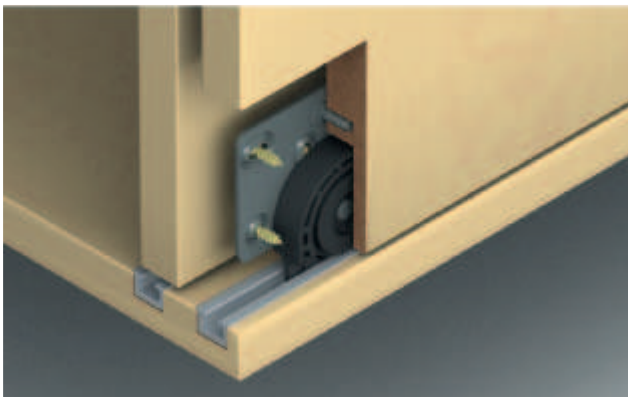

Hawa Miniroll 15

- > Door thickness:  $\geq 19$  mm
- > Door stopper: Top and bottom clip-in door stopper, for sliding into single running and guide tracks
- > Material: Running gear and guide: Steel
- > Running gear: Bottom running, 1 roller
- > Running gear guided by: Friction bearing mounted roller: Plastic
- > Adjustment facility: Height  $\pm 2$  mm on running gear using slot
- > Installation: Running gear and guide for screw fixing

Linear Sliding Doors

Installation dimensions

X = Door thickness – 7 mm

Drilling pattern

Before gluing the running and guide tracks into the grooves of the cabinet top panel and cabinet base panel, insert the top and bottom door stoppers.