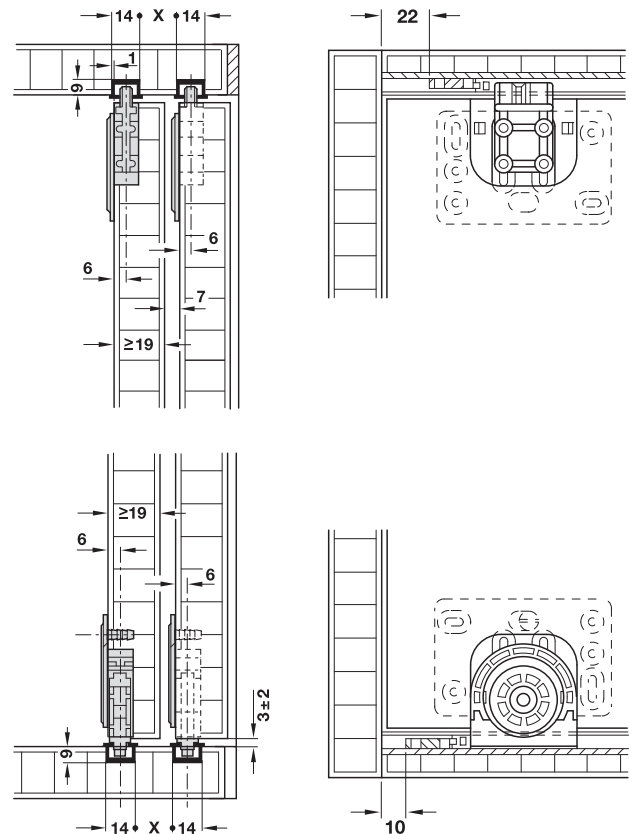

Hawa Miniroll 15

- > Door thickness:  $\geq 19$  mm
- > Door stopper: Top and bottom clip-in door stopper, for sliding into single running and guide tracks
- > Material: Running gear and guide: Steel
- > Running gear: Bottom running, 1 roller
- > Running gear guided by: Friction bearing mounted roller: Plastic
- > Adjustment facility: Height  $\pm 2$  mm on running gear using slot
- > Installation: Running gear and guide for screw fixing

Linear Sliding Doors

Installation dimensions

X = Door thickness – 7 mm

Drilling pattern

Before gluing the running and guide tracks into the grooves of the cabinet top panel and cabinet base panel, insert the top and bottom door stoppers.