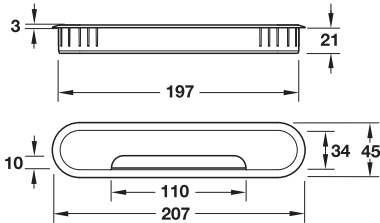

Cable outlet, oval, 207 mm

- > Material: Plastic
- > Version: 2-piece, removable lid
- > Installation: For glue fixing

Colour	Packing pieces	Cat. No.
Stainless steel coloured	1 or 5	631.36.001
White aluminium	1 or 50	631.36.200
Black	1 or 50	631.36.300

Cable outlet, square, 80 x 80 or 100 x 100 mm

With swivelling section in lid

- > Material: Plastic
- > Version: 2-piece, square
- > Installation: For push fitting

Drill hole Ø mm	Colour	Cat. No.
60	Chrome coloured	631.07.212
	Stainless steel coloured	631.07.012
	White aluminium	631.07.912
	White	631.07.712
	Light grey	631.07.512
	Beige	631.07.412
	Brown	631.07.112
	Black	631.07.312
80	Chrome coloured	631.07.202
	Stainless steel coloured	631.07.002
	White aluminium	631.07.902
	White	631.07.702
	Light grey	631.07.502
	Beige	631.07.402
	Brown	631.07.102
	Black	631.07.302