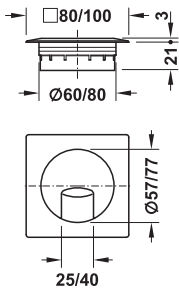

Cable outlet, oval, 207 mm

- > Material: Plastic
- > Version: 2-piece, removable lid
- > Installation: For glue fixing

Colour	Packing pieces	Cat. No.
Stainless steel coloured	1 or 5	631.36.001
White aluminium	1 or 50	631.36.200
Black	1 or 50	631.36.300

Cable outlet, square, 80 x 80 or 100 x 100 mm

With swivelling section in lid

- > Material: Plastic
- > Version: 2-piece, square
- > Installation: For push fitting

Drill hole Ø mm	Colour	Cat. No.
60	Chrome coloured	631.07.212
	Stainless steel coloured	631.07.012
	White aluminium	631.07.912
	White	631.07.712
	Light grey	631.07.512
	Beige	631.07.412
	Brown	631.07.112
	Black	631.07.312
80	Chrome coloured	631.07.202
	Stainless steel coloured	631.07.002
	White aluminium	631.07.902
	White	631.07.702
	Light grey	631.07.502
	Beige	631.07.402
	Brown	631.07.102
	Black	631.07.302