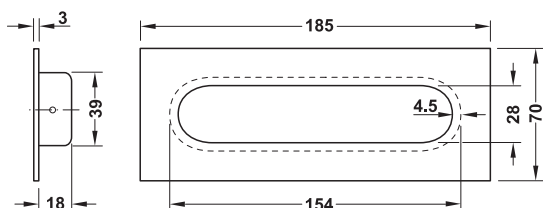

> Material: Stainless steel, quality 1.4301/AISI 304
> Fixing material supplied

Finish	Cat. No.
Satin brushed	155.01.495
Polished brass plated, PVD coated	151.38.120
Graphite black, PVD coated	151.38.121

Packing: 1 or 15 pieces

DGH-M 2018, HIDE-en, 06/18; Dimensional data not binding. We reserve the right to alter specifications without notice.

> Material: Stainless steel, quality 1.4301/AISI 304
> Fixing material supplied

Finish	Cat. No.
Satin brushed	155.01.496

Packing: 1 or 6 pieces