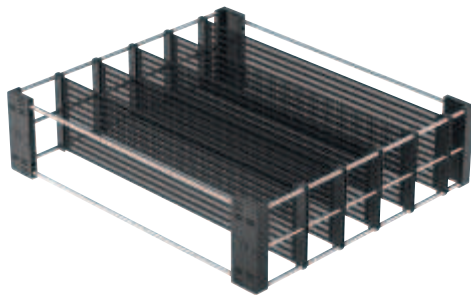

## Flexible compartment system

- > Can be adapted individually to the contents – prevents tipping over and falling out.
- > Optimum overview provided by transparent visible zones
- > Installation without tools.
- > Textiles machine washable at 30°.

- > Area of application: Drawer compartment system for cabinet width from 600 mm
- > Version: 1 frame, 5 flexible dividers
- > Material: Steel, plastic and textile
- > Dim. (W x D x H): 472 x 472 x 130 mm
- > Adjustment facility: Width: 472–520 mm
- > For nominal length: 500 mm
- > For cabinet width: ≥ 600 mm
- > Installation: For inserting into drawers

Finish/colour	Cat. No.
Steel: Chrome plated, plastic and textile: Grey	556.81.291

Packing: 1 piece