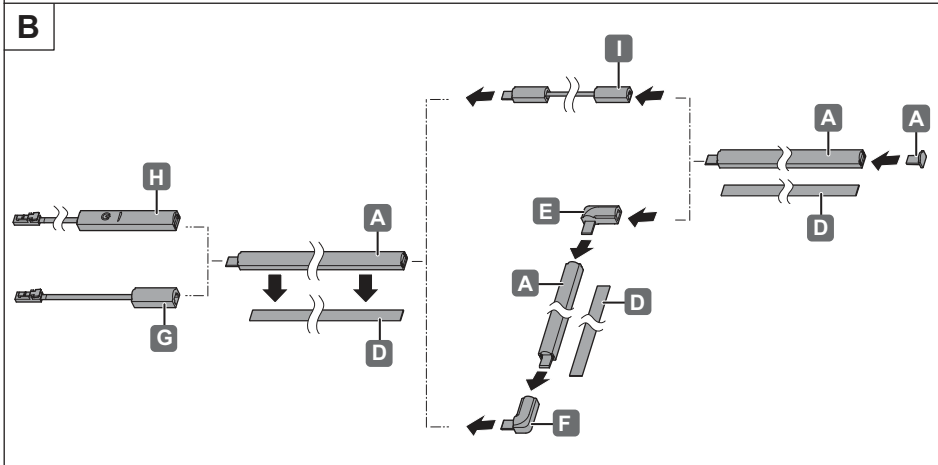

2

732.28.382

3

HDE 04/2015