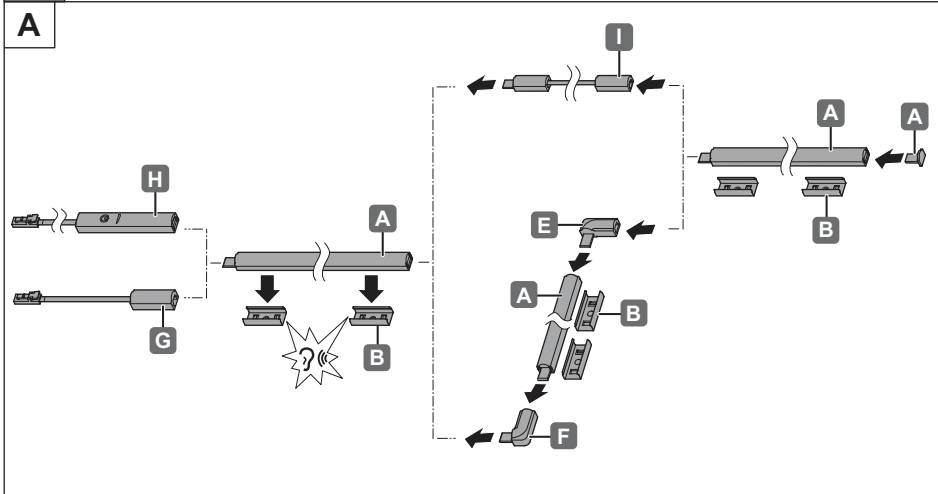

2

732.28.382

3

HDE 04/2015