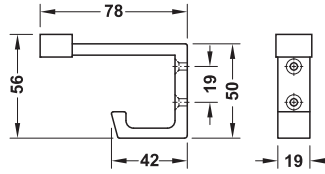

Finish	Cat. No.
Black anodized	844.61.013

Packing: 1 or 10 pieces

Hospa raised countersunk head screws Ø 4 mm ▶ MB 1.470

> Version: Hat and coat hook, with hard rubber cap

Finish	Cat. No.
Silver coloured anodized	842.20.904

Packing: 1 or 20 pieces

Hospa raised countersunk head screws Ø 4 mm ▶ MB 1.470

> Fixing material supplied (wood to metal dowel M8 x 50 mm and wall plug)

Finish	Depth B mm	Cat. No.
Silver coloured anodized	38	844.60.001
	58	844.60.002
	83	844.60.003
Black anodized	38	844.61.012
	58	844.61.014
	83	844.61.015

Packing: 1 or 10 pieces

Silver coloured anodized

Black anodized

Finish/colour	Width A mm	Depth B mm	Height C mm	Packing pieces	Cat. No.
Silver coloured anodized	13	26	36	1 or 100	842.20.960
	17	41	47	1 or 20	842.20.959
	25	46.5	70	1 or 20	842.20.971
Black anodized	13	26	36	1 or 100	842.20.360
	17	41	47	1 or 20	842.20.359
	25	46.5	70	1 or 20	842.20.371

Hospa raised countersunk head screws Ø 4 mm ▶ MB 1.470