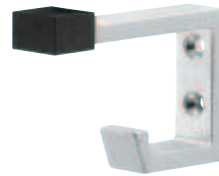

Finish	Cat. No.
Black anodized	844.61.013

Packing: 1 or 10 pieces

Hospa raised countersunk head screws Ø 4 mm ▶ MB 1.470

> Version: Hat and coat hook, with hard rubber cap

Finish	Cat. No.
Silver coloured anodized	842.20.904

Packing: 1 or 20 pieces

Hospa raised countersunk head screws Ø 4 mm ▶ MB 1.470

> Fixing material supplied (wood to metal dowel M8 x 50 mm and wall plug)

Finish	Depth B mm	Cat. No.
Silver coloured anodized	38	844.60.001
	58	844.60.002
	83	844.60.003
Black anodized	38	844.61.012
	58	844.61.014
	83	844.61.015

Packing: 1 or 10 pieces

Silver coloured anodized

Black anodized

Finish/colour	Width A mm	Depth B mm	Height C mm	Packing pieces	Cat. No.
Silver coloured anodized	13	26	36	1 or 100	842.20.960
	17	41	47	1 or 20	842.20.959
	25	46.5	70	1 or 20	842.20.971
Black anodized	13	26	36	1 or 100	842.20.360
	17	41	47	1 or 20	842.20.359
	25	46.5	70	1 or 20	842.20.371

Hospa raised countersunk head screws Ø 4 mm ▶ MB 1.470