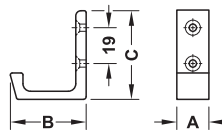

Packing: 1 or 20 pieces

Hospa raised countersunk head screws Ø 4 mm ▶ MB 1.470

> Fixing material supplied (wood to metal dowel M8 x 50 mm and wall plug)

Finish	Depth B mm	Cat. No.
Silver coloured anodized	38	844.60.001
	58	844.60.002
	83	844.60.003
Black anodized	38	844.61.012
	58	844.61.014
	83	844.61.015

Packing: 1 or 10 pieces

Silver coloured anodized

Black anodized

Finish/colour	Width A mm	Depth B mm	Height C mm	Packing pieces	Cat. No.
Silver coloured anodized	13	26	36	1 or 100	842.20.960
	17	41	47	1 or 20	842.20.959
	25	46.5	70	1 or 20	842.20.971
Black anodized	13	26	36	1 or 100	842.20.360
	17	41	47	1 or 20	842.20.359
	25	46.5	70	1 or 20	842.20.371

Hospa raised countersunk head screws Ø 4 mm ▶ MB 1.470