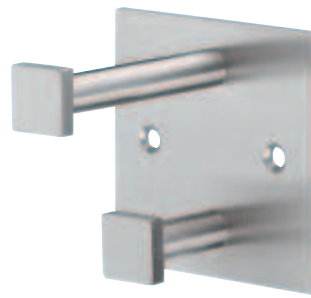

- > Material: Stainless steel, quality 1.4305
- > Finish: Satin brushed
- > Fixing material (chipboard screws \varnothing 3.5 x 40 mm) supplied

Depth B mm	Hook \varnothing D mm	Rose \varnothing E mm	Cat. No.
84	12	80	844.71.000

Packing: 1 piece

- > Material: Stainless steel, quality 1.4305
- > Finish: Satin brushed
- > Fixing material (chipboard screws \varnothing 3.5 x 40 mm) supplied

Depth B mm	Hook \varnothing D mm	Cross section mm	Cat. No.
84	12	Rose 80 x 80	844.71.002

Packing: 1 piece

Wardrobe hook – Topco

- > Material: Stainless steel, quality 1.4305
- > Finish: Satin brushed
- > Fixing material (wood to metal dowels M6 x 50 mm and wall plugs) supplied

Depth B mm	Hook \varnothing D mm	Rose \varnothing E mm	Cat. No.
84	12	80	844.71.001

Packing: 1 piece

topCo CUSTOMISED
ORDER QUANTITY FROM 1 PIECE

The wardrobe hook is also available with logo lettering on the caps or the plate.

Laser marking

► MB 1.206

Wardrobe hook – Topco

- > Material: Stainless steel, quality 1.4305
- > Finish: Satin brushed
- > Fixing material (wood to metal dowels M6 x 50 mm and wall plugs) supplied