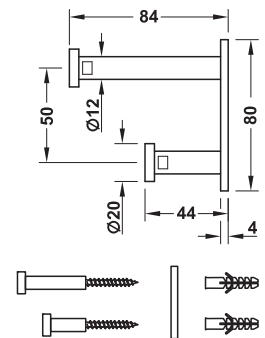

Wardrobe hook – Topco

- > Material: Stainless steel, quality 1.4305
- > Finish: Satin brushed
- > Fixing material (wood to metal dowels M6 x 50 mm and wall plugs) supplied

Depth B mm	Hook $\varnothing$ D mm	Cross section mm	Cat. No.
84	12	Rose 80 x 80	844.71.003

Packing: 1 piece

topCo CUSTOMISED
ORDER QUANTITY FROM 1 PIECE

The wardrobe hook is also available with logo lettering on the caps or the plate.

Laser marking

► MB 1.206