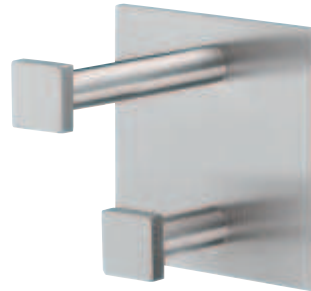

Packing: 1 piece

- > Material: Stainless steel, quality 1.4305
- > Finish: Satin brushed
- > Fixing material (chipboard screws \varnothing 3.5 x 40 mm) supplied

Depth B mm	Hook \varnothing D mm	Cross section mm	Cat. No.
84	12	Rose 80 x 80	844.71.002

Packing: 1 piece

Wardrobe hook – Topco

- > Material: Stainless steel, quality 1.4305
- > Finish: Satin brushed
- > Fixing material (wood to metal dowels M6 x 50 mm and wall plugs) supplied

Depth B mm	Hook \varnothing D mm	Rose \varnothing E mm	Cat. No.
84	12	80	844.71.001

Packing: 1 piece

topCo CUSTOMISED
ORDER QUANTITY FROM 1 PIECE

The wardrobe hook is also available with logo lettering on the caps or the plate.

Laser marking

► MB 1.206

Wardrobe hook – Topco

- > Material: Stainless steel, quality 1.4305
- > Finish: Satin brushed
- > Fixing material (wood to metal dowels M6 x 50 mm and wall plugs) supplied

Depth B mm	Hook \varnothing D mm	Cross section mm	Cat. No.
84	12	Rose 80 x 80	844.71.003

Packing: 1 piece

topCo CUSTOMISED
ORDER QUANTITY FROM 1 PIECE

The wardrobe hook is also available with logo lettering on the caps or the plate.