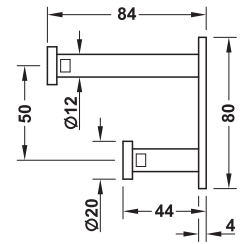

- > Material: Stainless steel, quality 1.4305
- > Finish: Satin brushed
- > Fixing material (chipboard screws \varnothing 3.5 x 40 mm) supplied

Depth B mm	Hook \varnothing D mm	Rose \varnothing E mm	Cat. No.
84	12	80	844.71.000

Packing: 1 piece

- > Material: Stainless steel, quality 1.4305
- > Finish: Satin brushed
- > Fixing material (chipboard screws \varnothing 3.5 x 40 mm) supplied

Depth B mm	Hook \varnothing D mm	Cross section mm	Cat. No.
84	12	Rose 80 x 80	844.71.002

Packing: 1 piece

Wardrobe hook – Topco

- > Material: Stainless steel, quality 1.4305
- > Finish: Satin brushed
- > Fixing material (wood to metal dowels M6 x 50 mm and wall plugs) supplied

Depth B mm	Hook \varnothing D mm	Rose \varnothing E mm	Cat. No.
84	12	80	844.71.001

Depth B mm	Hook \varnothing D mm	Cross section mm	Cat. No.
84	12	Rose 80 x 80	844.71.003

Packing: 1 piece

topCo CUSTOMISED
ORDER QUANTITY FROM 1 PIECE

The wardrobe hook is also available with logo lettering on the caps or the plate.