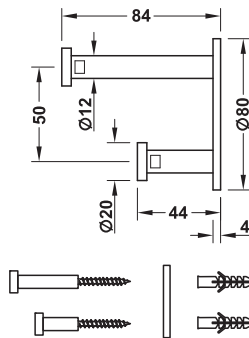

- > Material: Stainless steel, quality 1.4305
- > Finish: Satin brushed
- > Fixing material (chipboard screws \varnothing 3.5 x 40 mm) supplied

Depth B mm	Hook \varnothing D mm	Rose \varnothing E mm	Cat. No.
84	12	80	844.71.000

Packing: 1 piece

- > Material: Stainless steel, quality 1.4305
- > Finish: Satin brushed
- > Fixing material (chipboard screws \varnothing 3.5 x 40 mm) supplied

Depth B mm	Hook \varnothing D mm	Cross section mm	Cat. No.
84	12	Rose 80 x 80	844.71.002

Packing: 1 piece

Wardrobe hook – Topco

- > Material: Stainless steel, quality 1.4305
- > Finish: Satin brushed
- > Fixing material (wood to metal dowels M6 x 50 mm and wall plugs) supplied

Depth B mm	Hook \varnothing D mm	Rose \varnothing E mm	Cat. No.
84	12	80	844.71.001

Depth B mm	Hook \varnothing D mm	Cross section mm	Cat. No.
84	12	Rose 80 x 80	844.71.003

Packing: 1 piece

topCo CUSTOMISED
ORDER QUANTITY FROM 1 PIECE

The wardrobe hook is also available with logo lettering on the caps or the plate.