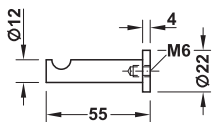

> Fixing material supplied

Finish	Depth B mm	Cat. No.
Polished chrome plated	44	842.49.230
Matt chrome plated	44	842.49.430
Stainless steel coloured	44	842.49.630

Packing: 1 or 50 pieces

> Version: With screwed in wood to metal dowel (M6 x 60 mm) and wall plug

Finish	Depth B mm	Hook Ø D mm	Rose Ø E mm	Cat. No.
Polished chrome plated	55	12	22	844.41.220
Matt nickel plated	55	12	22	844.41.620
Polished	55	12	22	844.41.820

Packing: 1 piece