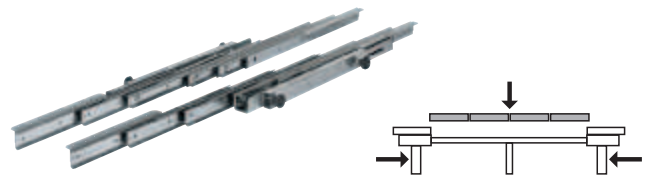

→ For 3 extension leaves Asynchronous

For 2–6 people more at the table

- > Material: Steel
- > Finish: Galvanized
- > Installation: For screw fixing beneath table top

Installation

Technical data

Load bearing capacity	kg	90
Opening for extension leaves	mm	1620
Width of extension leaves	mm	1–3 x 500
Total extension length	mm	2360
Mounting bracket length	mm	605
Recommended table length	mm	790–1100

Note on choice of pull out table fitting

Installation length of pull out table fitting = approx. length of frame/ base or approx. 2/3 of table diameter or table length without extension leaves

Installation length mm	Cat. No.
740	642.69.307

Packing: 1 set

Order reference

The set does not include 16 table top connecting fittings and 8 spring clips or 8 swivel lugs or 8 locking hooks. Please order separately.

→ For 4 extension leaves Asynchronous, with hinged telescopic support foot

Installation

① Support foot

Technical data

Installation length	mm	620	1200
Load bearing capacity	kg	90	90
Opening for extension leaves	mm	2100	2560
Width of extension leaves	mm	1–4 x 500	1–5 x 500
Total extension length	mm	2720	3760
Mounting bracket length	mm	340	725
Recommended table length	mm	670–1000	1250–1800