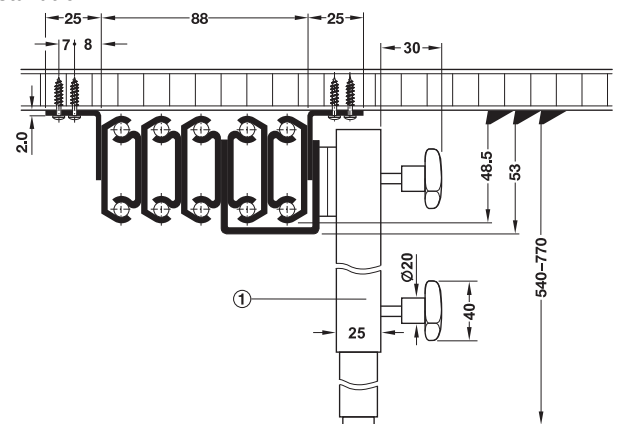

→ For 3 extension leaves Asynchronous

For 2–6 people more at the table

- > Material: Steel
- > Finish: Galvanized
- > Installation: For screw fixing beneath table top

Installation

Technical data

Load bearing capacity	kg	90
Opening for extension leaves	mm	1620
Width of extension leaves	mm	1–3 x 500
Total extension length	mm	2360
Mounting bracket length	mm	605
Recommended table length	mm	790–1100

Note on choice of pull out table fitting

Installation length of pull out table fitting = approx. length of frame/ base or approx. 2/3 of table diameter or table length without extension leaves

Installation length mm	Cat. No.
740	642.69.307

Packing: 1 set

Order reference

The set does not include 16 table top connecting fittings and 8 spring clips or 8 swivel lugs or 8 locking hooks. Please order separately.

→ For 4 extension leaves Asynchronous, with hinged telescopic support foot

Installation

① Support foot

Technical data

Installation length	mm	620	1200
Load bearing capacity	kg	90	90
Opening for extension leaves	mm	2100	2560
Width of extension leaves	mm	1–4 x 500	1–5 x 500
Total extension length	mm	2720	3760
Mounting bracket length	mm	340	725
Recommended table length	mm	670–1000	1250–1800