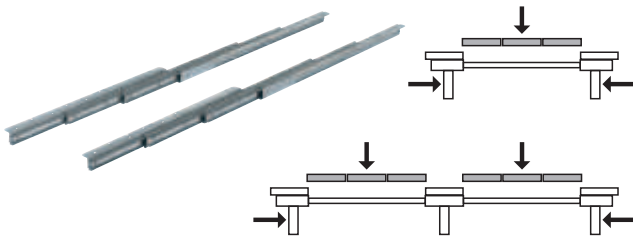

→ For 3 extension leaves Asynchronous

For 2–6 people more at the table

- > Material: Steel
- > Finish: Galvanized
- > Installation: For screw fixing beneath table top

Installation

Technical data

Load bearing capacity	kg	90
Opening for extension leaves	mm	1620
Width of extension leaves	mm	1–3 x 500
Total extension length	mm	2360
Mounting bracket length	mm	605
Recommended table length	mm	790–1100

Note on choice of pull out table fitting

Installation length of pull out table fitting = approx. length of frame/ base or approx. 2/3 of table diameter or table length without extension leaves

Installation length mm	Cat. No.
740	642.69.307

Packing: 1 set

Order reference

The set does not include 16 table top connecting fittings and 8 spring clips or 8 swivel lugs or 8 locking hooks. Please order separately.

→ For 4 extension leaves Asynchronous, with hinged telescopic support foot

Installation

① Support foot

Technical data

Installation length	mm	620	1200
Load bearing capacity	kg	90	90
Opening for extension leaves	mm	2100	2560
Width of extension leaves	mm	1–4 x 500	1–5 x 500
Total extension length	mm	2720	3760
Mounting bracket length	mm	340	725
Recommended table length	mm	670–1000	1250–1800