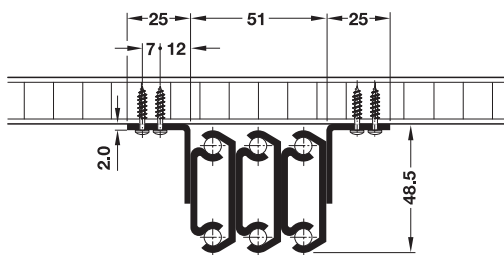

→ For 3 extension leaves Asynchronous

For 2–6 people more at the table

- > Material: Steel
- > Finish: Galvanized
- > Installation: For screw fixing beneath table top

Installation

Technical data

Load bearing capacity	kg	90
Opening for extension leaves	mm	1620
Width of extension leaves	mm	1–3 x 500
Total extension length	mm	2360
Mounting bracket length	mm	605
Recommended table length	mm	790–1100

Note on choice of pull out table fitting

Installation length of pull out table fitting = approx. length of frame/ base or approx. 2/3 of table diameter or table length without extension leaves

Installation length mm	Cat. No.
740	642.69.307

Packing: 1 set

Order reference

The set does not include 16 table top connecting fittings and 8 spring clips or 8 swivel lugs or 8 locking hooks. Please order separately.

→ For 4 extension leaves Asynchronous, with hinged telescopic support foot

Installation

① Support foot

Technical data

Installation length	mm	620	1200
Load bearing capacity	kg	90	90
Opening for extension leaves	mm	2100	2560
Width of extension leaves	mm	1–4 x 500	1–5 x 500
Total extension length	mm	2720	3760
Mounting bracket length	mm	340	725
Recommended table length	mm	670–1000	1250–1800