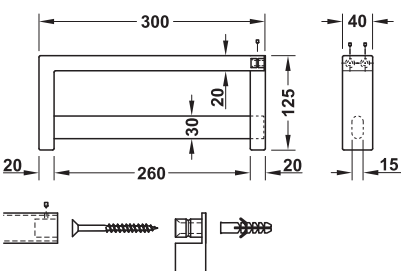

1

Wardrobes/Hallway Furniture

- > Material: Stainless steel, quality 1.4305
- > Version: Swivelling
- > Installation: For wall mounting
- > Fixing material (chipboard screws Ø 3.0 x 40 mm) supplied

| Finish        | Cat. No.   |
|---------------|------------|
| Satin brushed | 844.19.090 |

Packing: 1 piece

- > Material: Stainless steel, quality 1.4305
- > Installation: For wall mounting
- > Fixing material (chipboard screws Ø 4.0 x 45 mm and wall plugs) supplied

| Finish        | Cat. No.   |
|---------------|------------|
| Satin brushed | 844.19.050 |

Packing: 1 piece

DGH-M 2018; HDE-en, 06/18; Dimensional data not binding. We reserve the right to alter specifications without notice.