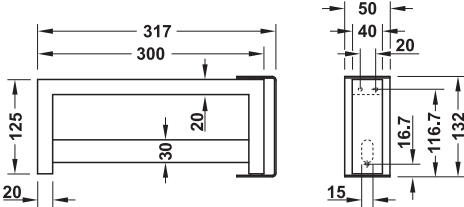

1

Wardrobes/Hallway Furniture

- > Material: Stainless steel, quality 1.4305
- > Version: Swivelling
- > Installation: For wall mounting
- > Fixing material (chipboard screws Ø 3.0 x 40 mm) supplied

| Finish        | Cat. No.   |
|---------------|------------|
| Satin brushed | 844.19.090 |

Packing: 1 piece

- > Material: Stainless steel, quality 1.4305
- > Installation: For wall mounting
- > Fixing material (chipboard screws Ø 4.0 x 45 mm and wall plugs) supplied

| Finish        | Cat. No.   |
|---------------|------------|
| Satin brushed | 844.19.050 |

Packing: 1 piece

DGH-M 2018; HDE-en, 06/18; Dimensional data not binding. We reserve the right to alter specifications without notice.