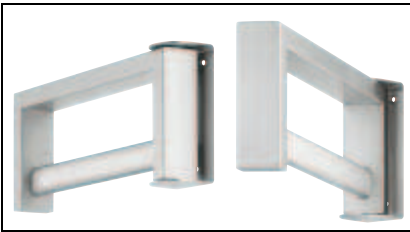

1

Wardrobes/Hallway Furniture

- > Material: Stainless steel, quality 1.4305
- > Version: Swivelling
- > Installation: For wall mounting
- > Fixing material (chipboard screws Ø 3.0 x 40 mm) supplied

| Finish        | Cat. No.   |
|---------------|------------|
| Satin brushed | 844.19.090 |

Packing: 1 piece

- > Material: Stainless steel, quality 1.4305
- > Installation: For wall mounting
- > Fixing material (chipboard screws Ø 4.0 x 45 mm and wall plugs) supplied

| Finish        | Cat. No.   |
|---------------|------------|
| Satin brushed | 844.19.050 |

Packing: 1 piece

DGH-M 2018; HDE-en, 06/18; Dimensional data not binding. We reserve the right to alter specifications without notice.