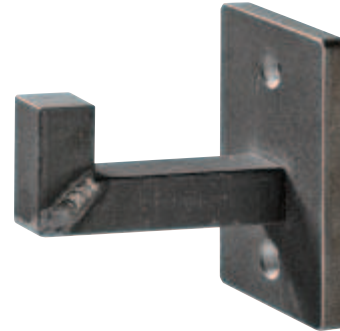

> Material: Steel
 > Hole spacing: 32 mm
 > Fixing material supplied (chipboard screws Ø 3.5 x 40 mm)

> Material: Steel
 > Fixing material supplied (black chipboard screws Ø 3.5 x 40 mm, wall plugs)

Finish	Cat. No.
Matt lacquered	842.58.360

Packing: 1 or 10 pieces

Depth B mm	Height C mm	Cross section mm	Rose Ø E mm	Cat. No.
Coat hook				
60	92	20 x 3	48	842.58.040
Hat and coat hook				
77	215	20 x 3	48	842.58.030

Packing: 1 piece

Matching handle	► MB 1.44
Matching knob	► MB 1.121