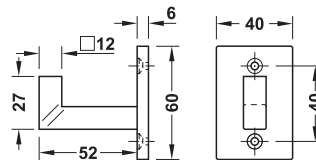

> Material: Steel
 > Hole spacing: 32 mm
 > Fixing material supplied (chipboard screws Ø 3.5 x 40 mm)

> Material: Steel
 > Fixing material supplied (black chipboard screws Ø 3.5 x 40 mm, wall plugs)

Finish	Cat. No.
Matt lacquered	842.58.360

Packing: 1 or 10 pieces

Depth B mm	Height C mm	Cross section mm	Rose Ø E mm	Cat. No.
Coat hook				
60	92	20 x 3	48	842.58.040
Hat and coat hook				
77	215	20 x 3	48	842.58.030

Packing: 1 piece

Matching handle	► MB 1.44
Matching knob	► MB 1.121

DGH-M 2018, HIDE-en, 06/18; Dimensional data not binding. We reserve the right to alter specifications without notice.