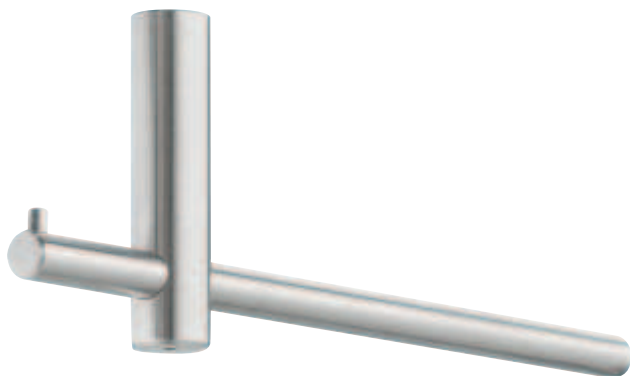

Wardrobe rail set

- > Material: Stainless steel, quality 1.4305/AISI 303
- > Finish: Satin brushed

Length mm	Height mm	Rail Ø mm	Cat. No.
255	84	12	844.17.100
400	84	12	844.17.101

Packing: 1 piece

DGH-M 2018, HIDE-en, 06/18; Dimensional data not binding. We reserve the right to alter specifications without notice.

Matching coat hook

► MB 1.421

16.05.2019
ID 4542