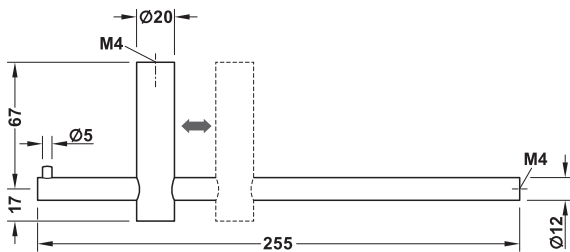

Wardrobe rail set

- > Material: Stainless steel, quality 1.4305/AISI 303
- > Finish: Satin brushed

Length mm	Height mm	Rail Ø mm	Cat. No.
255	84	12	844.17.100
400	84	12	844.17.101

Packing: 1 piece

DGH-M 2018, HIDE-en, 06/18; Dimensional data not binding. We reserve the right to alter specifications without notice.