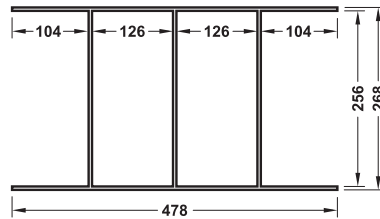

Cosmetic insert

For drawer

- > Suitable for: Drawers
- > Material: Core ash
- > Finish/colour: Stained, black

→ Frame

> Version: Depth can be cut to size

Dim. (W x D x H) mm	Cat. No.
268 x 478 x 43	550.35.300

Packing: 1 piece

→ Tray for frame

Dim. (W x D x H) mm	Cat. No.
255 x 125 x 55	550.35.310

Packing: 1 piece

Lid

> Area of application: For tray for frame 43/6, for box for frame 110/8

Dim. (W x D x H) mm	Cat. No.
254.5 x 124.5 x 8	550.35.320

Packing: 1 piece

→ Lipstick insert for frame

Dim. (W x D x H) mm	Cat. No.
255 x 125 x 29	550.35.330

Packing: 1 piece

→ Cross divider insert for frame

Dim. (W x D x H) mm	Cat. No.
255 x 125 x 29	550.35.340

Packing: 1 piece

→ Frame

- > Version: Depth can be cut to size

Dim. (W x D x H) mm	Cat. No.
276 x 478 x 110	550.35.301

Packing: 1 piece

→ Box for frame

Dim. (W x D x H) mm	Cat. No.
259 x 129 x 156	550.35.360

Packing: 1 piece