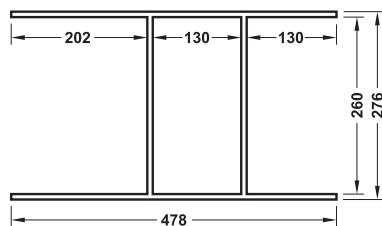

Packing: 1 piece

→ Lipstick insert for frame

Dim. (W x D x H) mm	Cat. No.
255 x 125 x 29	550.35.330

Packing: 1 piece

→ Cross divider insert for frame

Dim. (W x D x H) mm	Cat. No.
255 x 125 x 29	550.35.340

Packing: 1 piece

→ Pen and pencil insert for frame

Dim. (W x D x H) mm	Cat. No.
255 x 125 x 12	550.35.350

Packing: 1 piece

Cosmetic insert

For pull out

- > Suitable for: Pull outs
- > Material: Core ash
- > Finish/colour: Stained, back

→ Frame

- > Version: Depth can be cut to size

Dim. (W x D x H) mm	Cat. No.
276 x 478 x 110	550.35.301

Packing: 1 piece

→ Box for frame

Dim. (W x D x H) mm	Cat. No.
259 x 129 x 156	550.35.360

Packing: 1 piece

Lid

- > Area of application: For tray for frame 43/6, for box for frame 110/8

Dim. (W x D x H) mm	Cat. No.
254.5 x 124.5 x 8	550.35.320

Packing: 1 piece

→ Cross divider insert for frame

Dim. (W x D x H) mm	Cat. No.
259 x 129 x 100	550.35.370