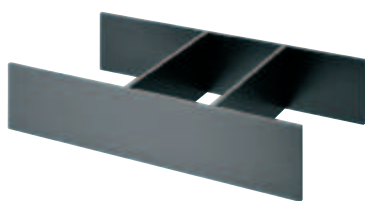

→ Frame

- > Version: Depth can be cut to size

Dim. (W x D x H) mm	Cat. No.
276 x 478 x 110	550.35.301

Packing: 1 piece