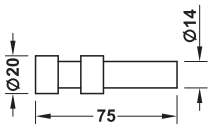

- > Material: Stainless steel, quality 1.4305
- > Fixing material (wood to metal dowel M6 x 50 mm and wall plug) supplied

Finish	Depth B mm	Cat. No.
Satin brushed	30	844.72.010
	50	844.72.011

Packing: 1 piece

- > Material: Stainless steel, quality 1.4301
- > Fixing material (wood to metal dowel M6 x 50 mm and wall plug) supplied

Finish	Cat. No.
Satin	844.72.000

Packing: 1 piece

- > Material: Stainless steel, quality 1.4305
- > Fixing material (wood to metal dowel M6 x 50 mm and wall plug) supplied

Finish	Cat. No.
Satin brushed	844.72.020

Packing: 1 piece

- > Material: Stainless steel, quality 1.4301
- > Fixing material (wood to metal dowel M6 x 50 mm and wall plug) supplied

Finish	Cat. No.
Satin	844.72.001