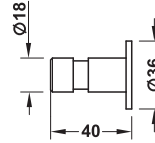

- > Material: Stainless steel, quality 1.4305
- > Fixing material (wood to metal dowel M6 x 50 mm and wall plug) supplied

Finish	Depth B mm	Cat. No.
Satin brushed	30	844.72.010
	50	844.72.011

Packing: 1 piece

- > Material: Stainless steel, quality 1.4301
- > Fixing material (wood to metal dowel M6 x 50 mm and wall plug) supplied

Finish	Cat. No.
Satin	844.72.000

Packing: 1 piece

- > Material: Stainless steel, quality 1.4305
- > Fixing material (wood to metal dowel M6 x 50 mm and wall plug) supplied

Finish	Cat. No.
Satin brushed	844.72.020

Packing: 1 piece

- > Material: Stainless steel, quality 1.4301
- > Fixing material (wood to metal dowel M6 x 50 mm and wall plug) supplied

Finish	Cat. No.
Satin	844.72.001