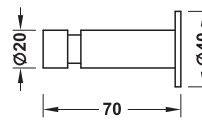

- > Material: Stainless steel, quality 1.4305
- > Fixing material (wood to metal dowel M6 x 50 mm and wall plug) supplied

Finish	Depth B mm	Cat. No.
Satin brushed	30	844.72.010
	50	844.72.011

Packing: 1 piece

- > Material: Stainless steel, quality 1.4301
- > Fixing material (wood to metal dowel M6 x 50 mm and wall plug) supplied

Finish	Cat. No.
Satin	844.72.000

Packing: 1 piece

- > Material: Stainless steel, quality 1.4305
- > Fixing material (wood to metal dowel M6 x 50 mm and wall plug) supplied

Finish	Cat. No.
Satin brushed	844.72.020

Packing: 1 piece

- > Material: Stainless steel, quality 1.4301
- > Fixing material (wood to metal dowel M6 x 50 mm and wall plug) supplied

Finish	Cat. No.
Satin	844.72.001