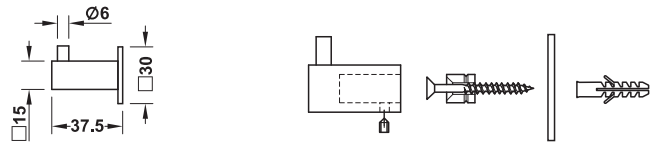

1

Wardrobe Hooks

- > Finish: Aluminium coloured
- > Fixing material supplied

Width A mm	Depth B mm	Height C mm	Cat. No.
Coat hook			
60	62	85	842.40.950
Hat and coat hook			
60	62	145	842.40.900

Packing: 1 or 10 pieces

- > Finish: Aluminium coloured
- > Hole spacing: 36 mm
- > Fixing material supplied

Depth B mm	Height C mm	Rose Ø E mm	Cat. No.
40	60	50	842.40.980

Packing: 1 or 10 pieces

- > Finish: Polished chrome plated
- > Fixing material (chipboard screw Ø 4.0 x 60 mm and wall plug) supplied

Depth B mm	Pin Ø mm	Cross section mm	Cat. No.
37,5	6	Rose 30 x 30, hook 15 x 15	842.57.220

Packing: 1 piece

Wardrobe hooks, stainless steel

► MB 1.420

- > Hole spacing: 32 mm
- > Fixing material supplied

Finish	Depth B mm	Rose Ø E mm	Cat. No.
Polished chrome plated	28	45	844.08.200
Matt chrome plated	28	45	844.08.400