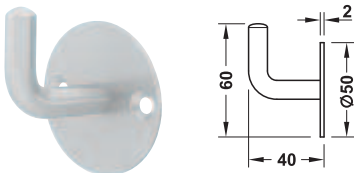

1

Wardrobe Hooks

- > Finish: Aluminium coloured
- > Fixing material supplied

Width A mm	Depth B mm	Height C mm	Cat. No.
Coat hook			
60	62	85	842.40.950
Hat and coat hook			
60	62	145	842.40.900

Packing: 1 or 10 pieces

- > Finish: Aluminium coloured
- > Hole spacing: 36 mm
- > Fixing material supplied

Depth B mm	Height C mm	Rose Ø E mm	Cat. No.
40	60	50	842.40.980

Packing: 1 or 10 pieces

- > Finish: Polished chrome plated
- > Fixing material (chipboard screw Ø 4.0 x 60 mm and wall plug) supplied

Depth B mm	Pin Ø mm	Cross section mm	Cat. No.
37,5	6	Rose 30 x 30, hook 15 x 15	842.57.220

Packing: 1 piece

Wardrobe hooks, stainless steel

► MB 1.420

- > Hole spacing: 32 mm
- > Fixing material supplied

Finish	Depth B mm	Rose Ø E mm	Cat. No.
Polished chrome plated	28	45	844.08.200
Matt chrome plated	28	45	844.08.400