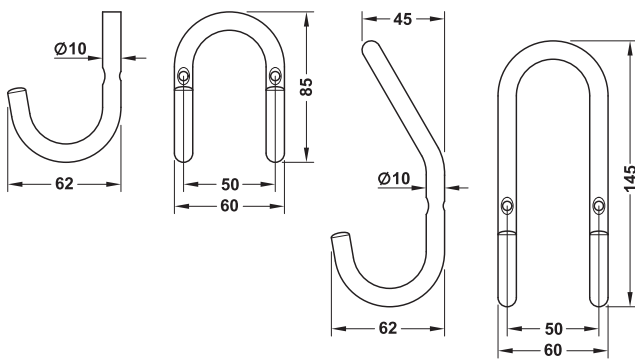

1

Wardrobe Hooks

- > Finish: Aluminium coloured
- > Fixing material supplied

Width A mm	Depth B mm	Height C mm	Cat. No.
Coat hook			
60	62	85	842.40.950
Hat and coat hook			
60	62	145	842.40.900

Packing: 1 or 10 pieces

- > Finish: Aluminium coloured
- > Hole spacing: 36 mm
- > Fixing material supplied

Depth B mm	Height C mm	Rose Ø E mm	Cat. No.
40	60	50	842.40.980

Packing: 1 or 10 pieces

- > Finish: Polished chrome plated
- > Fixing material (chipboard screw Ø 4.0 x 60 mm and wall plug) supplied

Depth B mm	Pin Ø mm	Cross section mm	Cat. No.
37,5	6	Rose 30 x 30, hook 15 x 15	842.57.220

Packing: 1 piece

Wardrobe hooks, stainless steel

► MB 1.420

- > Hole spacing: 32 mm
- > Fixing material supplied

Finish	Depth B mm	Rose Ø E mm	Cat. No.
Polished chrome plated	28	45	844.08.200
Matt chrome plated	28	45	844.08.400

Packing: 1 or 20 pieces

DGH-M 2018; HDE-en, 06/18; Dimensional data not binding. We reserve the right to alter specifications without notice.