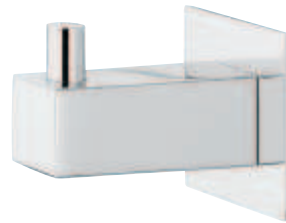

1

Wardrobe Hooks

- > Finish: Aluminium coloured
- > Fixing material supplied

Width A mm	Depth B mm	Height C mm	Cat. No.
Coat hook			
60	62	85	842.40.950
Hat and coat hook			
60	62	145	842.40.900

Packing: 1 or 10 pieces

- > Finish: Aluminium coloured
- > Hole spacing: 36 mm
- > Fixing material supplied

Depth B mm	Height C mm	Rose Ø E mm	Cat. No.
40	60	50	842.40.980

Packing: 1 or 10 pieces

- > Finish: Polished chrome plated
- > Fixing material (chipboard screw Ø 4.0 x 60 mm and wall plug) supplied

Depth B mm	Pin Ø mm	Cross section mm	Cat. No.
37,5	6	Rose 30 x 30, hook 15 x 15	842.57.220

Packing: 1 piece

Wardrobe hooks, stainless steel

► MB 1.420

- > Hole spacing: 32 mm
- > Fixing material supplied

Finish	Depth B mm	Rose Ø E mm	Cat. No.
Polished chrome plated	28	45	844.08.200
Matt chrome plated	28	45	844.08.400