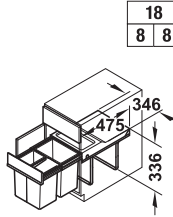

→ Hailo Raumspar-Tandem, 1 x 18 and 2 x 8 litres

- > For cabinet width: Min. 400 mm
- > Type of pull out: Full extension (manual extension)
- > Installation: For screw fixing to base panel
- > Dim. (W x D x H): 346 x 475 x 336 mm

Capacity l	Material	Model	Cat. No.
Three compartment waste bin			
1 x 18 and 2 x 8	Bin holder: Steel, powder coated, silver coloured, bio-lid, handle panel, bins: Plastic, light grey	3642-13	502.70.833
Replacement bin			
8	Plastic, light grey 226 x 156 x 295 mm (L x W x H)		502.70.900
18	Plastic, light grey 320 x 226 x 295 mm (L x W x H)		502.70.970
Bio-lid for 8 l bin			
–	Plastic, light grey		502.70.937

Packing: 1 piece

→ Hailo Rondo, 1 x 18 and 2 x 8 litres

- > For cabinet width: Min. 900 mm
- > Type of pull out: Full extension (manual extension), rotates through 360°
- > Installation: For screw fixing to base panel
- > Area of application: For installation in diagonal built-in corner cabinets
- > Version: With bio-lid, utensils trays and multifunctional bin, 12 litres
- > Dim. (W x D x H): 336 x 700 x 351 mm

Capacity l	Material	Model	Cat. No.
Three compartment waste bin			
1 x 18, 2 x 8 and multi-functional bin 1 x 12	Bin holder: Steel, silver coloured, turntable: Steel, white, lid, bins, handle panel, bio-lid and utensils trays: Plastic, light grey	3646-13	502.78.284
Replacement bin			
8	Plastic, light grey 226 x 156 x 295 mm (L x W x H)		502.70.900
18	Plastic, light grey 320 x 226 x 295 mm (L x W x H)		502.70.970
Bio-lid for 8 l bin			
–	Plastic, light grey		502.70.937