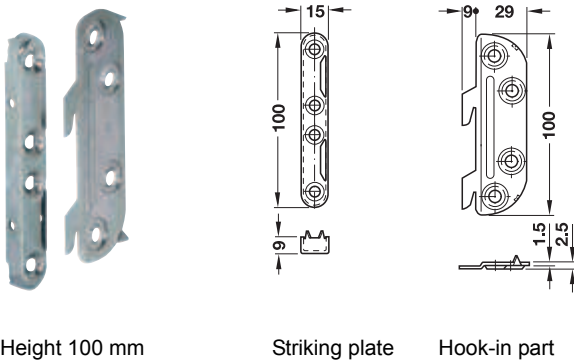

**Bed connector with hook-in part**

- > Mounting: For right and left hand use
- > Installation: Striking plate for recess installation and screw fixing, hook-in part for screw fixing

**Installation**

**Supplied with**  
Each set:  
4 striking plates  
4 hook-in parts

Height mm	Material	Finish	Cat. No.
143	Steel	Bright	271.32.001

Packing: 10 sets

**Bed connector with cranked hook-in part and striking plate**

- > Mounting: For right and left hand use
- > Installation: For screw fixing

**Installation**

**Supplied with**  
Each set:  
4 striking plates (2 left and 2 right)  
4 hook-in parts (2 left and 2 right)

Height mm	Material	Finish	Packing sets	Cat. No.
100	Steel	Blue galvanized	1 or 30	271.03.511
		Chromatized	30	271.03.910
130	Steel	Blue galvanized	10 or 30	271.03.531
		Chromatized	10 or 30	271.03.930

DGH-M 2017, HDE-en, 10/16; Dimensional data not binding. We reserve the right to alter specifications without notice.

Height 100 mm

Height 130 mm