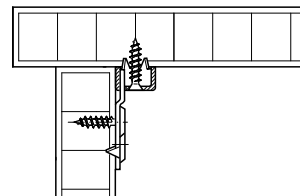

**Bed connector with hook-in part**

- > Mounting: For right and left hand use
- > Installation: Striking plate for recess installation and screw fixing, hook-in part for screw fixing

**Installation**

**Supplied with**  
Each set:  
4 striking plates  
4 hook-in parts

Height mm	Material	Finish	Cat. No.
143	Steel	Bright	271.32.001

Packing: 10 sets

**Bed connector with cranked hook-in part and striking plate**

- > Mounting: For right and left hand use
- > Installation: For screw fixing

**Installation**

**Supplied with**  
Each set:  
4 striking plates (2 left and 2 right)  
4 hook-in parts (2 left and 2 right)

Height mm	Material	Finish	Packing sets	Cat. No.
100	Steel	Blue galvanized	1 or 30	271.03.511
		Chromatized	30	271.03.910
130	Steel	Blue galvanized	10 or 30	271.03.531
		Chromatized	10 or 30	271.03.930

DGH-M 2017, HDE-en, 10/16; Dimensional data not binding. We reserve the right to alter specifications without notice.

Height 100 mm

Height 130 mm