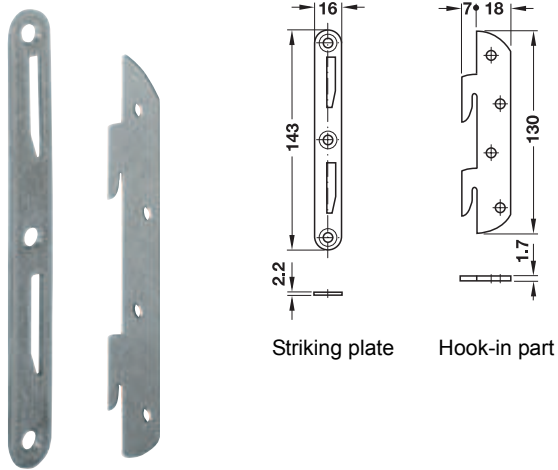

**Bed connector with hook-in part**

- > Mounting: For right and left hand use
- > Installation: Striking plate for recess installation and screw fixing, hook-in part for screw fixing

**Installation**

**Supplied with**  
Each set:  
4 striking plates  
4 hook-in parts

Height mm	Material	Finish	Cat. No.
143	Steel	Bright	271.32.001

Packing: 10 sets

**Bed connector with cranked hook-in part and striking plate**

- > Mounting: For right and left hand use
- > Installation: For screw fixing

**Installation**

**Supplied with**  
Each set:  
4 striking plates (2 left and 2 right)  
4 hook-in parts (2 left and 2 right)

Height mm	Material	Finish	Packing sets	Cat. No.
100	Steel	Blue galvanized	1 or 30	271.03.511
		Chromatized	30	271.03.910
130	Steel	Blue galvanized	10 or 30	271.03.531
		Chromatized	10 or 30	271.03.930

DGH-M 2017, HDE-en, 10/16; Dimensional data not binding. We reserve the right to alter specifications without notice.

Height 100 mm

Height 130 mm