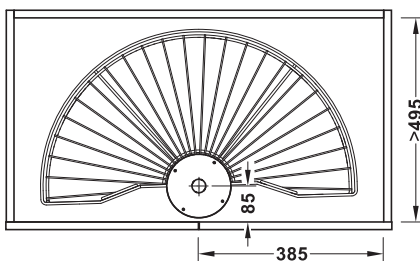

Häfele Half circle carousel fitting with swivel baskets

Wire shelf

- > Area of application: For overlay doors
- > Material: Spindle and swivel baskets: Steel, bearing components: Plastic, swivel tray base: Chipboard
- > Finish/colour: Spindle: Chrome plated, wire baskets: Chrome plated/ anthracite powder coated, bearing components: Anthracite, swivel tray base: White/black
- > Internal cabinet width: ≥ 864 mm
- > Internal cabinet depth: ≥ 495 mm
- > Internal height: 680–689 mm, height adjustment via top bearing
- > Load bearing capacity: ≤ 10 kg/basket
- > Installation: For screw fixing

Wooden shelf

Supplied with

- 2 swivel baskets/swivel trays with bearing
- 1 spindle
- 1 top screw-on bearing
- 1 lower screw-on bearing

Finish/colour	Basket diameter mm	Swivel basket	Swivel tray
Chrome plated	740	542.15.200	–
Chrome plated, base: White	757	–	542.15.700
Anthracite powder coated, base: Black	757	–	542.15.330

Packing: 1 piece

Wooden shelf

Installation dimensions

DGH-M-INT 2020, HDE-en, 05/19; Dimensional data not binding. We reserve the right to alter specifications without notice.