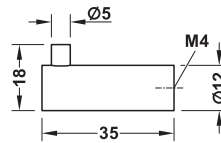

- > Material: Stainless steel, quality 1.4305/AISI 303
- > Finish: Satin brushed
- > Fixing material supplied (chipboard screw \varnothing 6.0 x 60 mm and wall plug)

Depth B mm	Hook \varnothing D mm	Cat. No.
100	25	844.77.001

Packing: 1 piece

- > Material: Stainless steel, quality 1.4301/AISI 304
- > Finish: Satin brushed
- > Fixing material supplied (wood to metal dowel M6 x 36 mm and wall plug)

Depth B mm	Hook \varnothing D mm	Rose \varnothing E mm	Cat. No.
46	19	35	842.57.010

Packing: 1 or 20 pieces

- > Material: Stainless steel, quality 1.4305/AISI 303
- > Finish: Satin brushed

Depth B mm	Hook \varnothing D mm	Cat. No.
35	12	942.10.000

Packing: 1 piece

Matching wardrobe rail set

► MB 1.403

- > Material: Stainless steel, quality 1.4301/AISI 304
- > Finish: Satin brushed
- > Fixing material supplied (chipboard screw \varnothing 4.0 x 60 mm and wall plug)

Depth B mm	Hook \varnothing D mm	Rose \varnothing E mm	Cat. No.
35	15	25	855.00.015