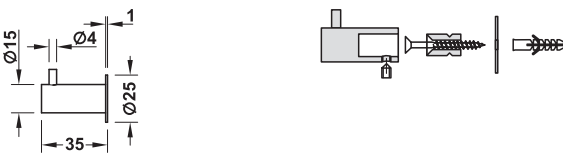

- > Material: Stainless steel, quality 1.4305/AISI 303
- > Finish: Satin brushed
- > Fixing material supplied (chipboard screw \varnothing 6.0 x 60 mm and wall plug)

Depth B mm	Hook \varnothing D mm	Cat. No.
100	25	844.77.001

Packing: 1 piece

- > Material: Stainless steel, quality 1.4301/AISI 304
- > Finish: Satin brushed
- > Fixing material supplied (wood to metal dowel M6 x 36 mm and wall plug)

Depth B mm	Hook \varnothing D mm	Rose \varnothing E mm	Cat. No.
46	19	35	842.57.010

Packing: 1 or 20 pieces

- > Material: Stainless steel, quality 1.4305/AISI 303
- > Finish: Satin brushed

Depth B mm	Hook \varnothing D mm	Cat. No.
35	12	942.10.000

Packing: 1 piece

Matching wardrobe rail set

► MB 1.403

- > Material: Stainless steel, quality 1.4301/AISI 304
- > Finish: Satin brushed
- > Fixing material supplied (chipboard screw \varnothing 4.0 x 60 mm and wall plug)

Depth B mm	Hook \varnothing D mm	Rose \varnothing E mm	Cat. No.
35	15	25	855.00.015