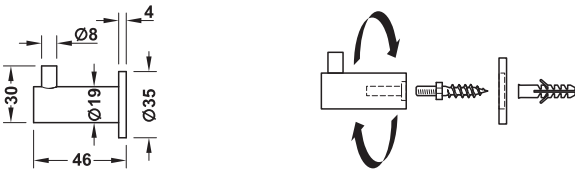

- > Material: Stainless steel, quality 1.4305/AISI 303
- > Finish: Satin brushed
- > Fixing material supplied (chipboard screw \varnothing 6.0 x 60 mm and wall plug)

Depth B mm	Hook \varnothing D mm	Cat. No.
100	25	844.77.001

Packing: 1 piece

- > Material: Stainless steel, quality 1.4301/AISI 304
- > Finish: Satin brushed
- > Fixing material supplied (wood to metal dowel M6 x 36 mm and wall plug)

Depth B mm	Hook \varnothing D mm	Rose \varnothing E mm	Cat. No.
46	19	35	842.57.010

Packing: 1 or 20 pieces

- > Material: Stainless steel, quality 1.4305/AISI 303
- > Finish: Satin brushed

Depth B mm	Hook \varnothing D mm	Cat. No.
35	12	942.10.000

Packing: 1 piece

Matching wardrobe rail set

► MB 1.403

- > Material: Stainless steel, quality 1.4301/AISI 304
- > Finish: Satin brushed
- > Fixing material supplied (chipboard screw \varnothing 4.0 x 60 mm and wall plug)

Depth B mm	Hook \varnothing D mm	Rose \varnothing E mm	Cat. No.
35	15	25	855.00.015