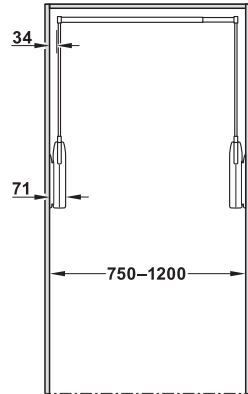

Wardrobe lift, electric

For mounting on side panel, load bearing capacity 17 kg

Vitaflex

- > Material: Arm and clothes rail: Steel, housing and connecting parts: Plastic
- > For internal cabinet width: 750–1,200 mm
- > Nominal voltage: 100–240 V/50–60 Hz
- > Wattage: 60 W
- > Installation: For screw fixing to the centre of the side panel or into rear row of series drilled holes
- > Sound level: 65 dB
- > Clothes rail Ø 22.4 mm

Installation	Finish/colour	Cat. No.
On side panel, central	White, arm and clothes rail: Polished chrome plated	805.23.762
	White, arm and clothes rail: White	805.23.662
	Brown, arm and clothes rail: Brown	805.23.162
On side panel, rear row of series drilled holes	White, arm and clothes rail: Polished chrome plated	805.23.772
	White, arm and clothes rail: White	805.23.672
	Brown, arm and clothes rail: Brown	805.23.172

→ **Radio remote control**

- > Area of application: For controlling up to 10 electrical wardrobe lifts
- > Material: Plastic
- > Dim. (L x W x H): 71 x 40 x 11.5 mm

Supplied with

- 1 radio remote control
- 1 CR 2032 lithium battery, 3 V (button cell battery)

Colour	Cat. No.
White/polished chrome plated	805.23.998

Packing: 1 set

→ **Safety sensor**

- > Material: Plastic
- > Dim. (W x D x H): 59 x 53 x 28 mm
- > Installation: For screw fixing to cabinet top panel