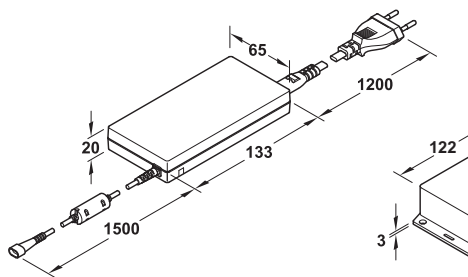

Wardrobe lift, electric

For mounting on side panel, load bearing capacity 17 kg

Vitaflex

- > Material: Arm and clothes rail: Steel, housing and connecting parts: Plastic
- > For internal cabinet width: 750–1,200 mm
- > Nominal voltage: 100–240 V/50–60 Hz
- > Wattage: 60 W
- > Installation: For screw fixing to the centre of the side panel or into rear row of series drilled holes
- > Sound level: 65 dB
- > Clothes rail Ø 22.4 mm

Installation	Finish/colour	Cat. No.
On side panel, central	White, arm and clothes rail: Polished chrome plated	805.23.762
	White, arm and clothes rail: White	805.23.662
	Brown, arm and clothes rail: Brown	805.23.162
On side panel, rear row of series drilled holes	White, arm and clothes rail: Polished chrome plated	805.23.772
	White, arm and clothes rail: White	805.23.672
	Brown, arm and clothes rail: Brown	805.23.172

→ **Radio remote control**

- > Area of application: For controlling up to 10 electrical wardrobe lifts
- > Material: Plastic
- > Dim. (L x W x H): 71 x 40 x 11.5 mm

Supplied with

- 1 radio remote control
- 1 CR 2032 lithium battery, 3 V (button cell battery)

Colour	Cat. No.
White/polished chrome plated	805.23.998

Packing: 1 set

→ **Safety sensor**

- > Material: Plastic
- > Dim. (W x D x H): 59 x 53 x 28 mm
- > Installation: For screw fixing to cabinet top panel