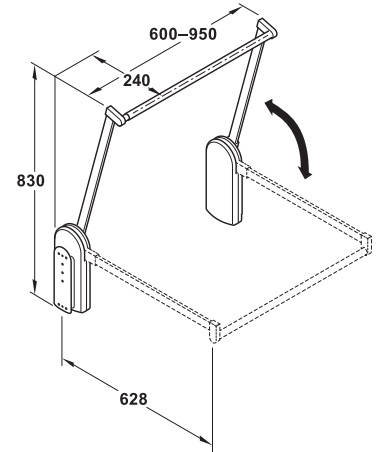

Wardrobe lift, electric

For mounting on side panel, load bearing capacity 17 kg

Vitaflex

- > Material: Arm and clothes rail: Steel, housing and connecting parts: Plastic
- > For internal cabinet width: 750–1,200 mm
- > Nominal voltage: 100–240 V/50–60 Hz
- > Wattage: 60 W
- > Installation: For screw fixing to the centre of the side panel or into rear row of series drilled holes
- > Sound level: 65 dB
- > Clothes rail Ø 22.4 mm

Installation	Finish/colour	Cat. No.
On side panel, central	White, arm and clothes rail: Polished chrome plated	805.23.762
	White, arm and clothes rail: White	805.23.662
	Brown, arm and clothes rail: Brown	805.23.162
On side panel, rear row of series drilled holes	White, arm and clothes rail: Polished chrome plated	805.23.772
	White, arm and clothes rail: White	805.23.672
	Brown, arm and clothes rail: Brown	805.23.172

→ **Radio remote control**

- > Area of application: For controlling up to 10 electrical wardrobe lifts
- > Material: Plastic
- > Dim. (L x W x H): 71 x 40 x 11.5 mm

Supplied with

- 1 radio remote control
- 1 CR 2032 lithium battery, 3 V (button cell battery)

Colour	Cat. No.
White/polished chrome plated	805.23.998

Packing: 1 set

→ **Safety sensor**

- > Material: Plastic
- > Dim. (W x D x H): 59 x 53 x 28 mm
- > Installation: For screw fixing to cabinet top panel