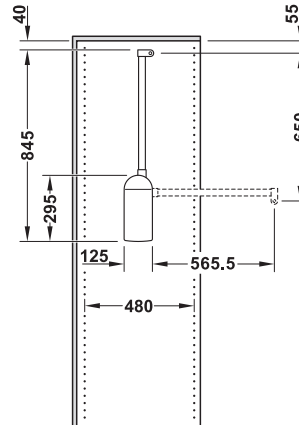

Wardrobe lift, electric

For mounting on side panel, load bearing capacity 17 kg

Vitaflex

- > Material: Arm and clothes rail: Steel, housing and connecting parts: Plastic
- > For internal cabinet width: 750–1,200 mm
- > Nominal voltage: 100–240 V/50–60 Hz
- > Wattage: 60 W
- > Installation: For screw fixing to the centre of the side panel or into rear row of series drilled holes
- > Sound level: 65 dB
- > Clothes rail Ø 22.4 mm

Installation	Finish/colour	Cat. No.
On side panel, central	White, arm and clothes rail: Polished chrome plated	805.23.762
	White, arm and clothes rail: White	805.23.662
	Brown, arm and clothes rail: Brown	805.23.162
On side panel, rear row of series drilled holes	White, arm and clothes rail: Polished chrome plated	805.23.772
	White, arm and clothes rail: White	805.23.672
	Brown, arm and clothes rail: Brown	805.23.172

→ **Radio remote control**

- > Area of application: For controlling up to 10 electrical wardrobe lifts
- > Material: Plastic
- > Dim. (L x W x H): 71 x 40 x 11.5 mm

Supplied with

- 1 radio remote control
- 1 CR 2032 lithium battery, 3 V (button cell battery)

Colour	Cat. No.
White/polished chrome plated	805.23.998

Packing: 1 set

→ **Safety sensor**

- > Material: Plastic
- > Dim. (W x D x H): 59 x 53 x 28 mm
- > Installation: For screw fixing to cabinet top panel