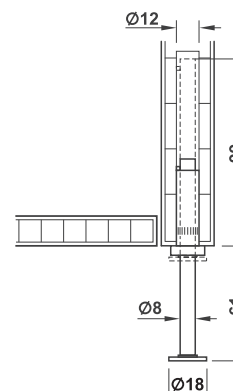

Wardrobe hook, pushed in

Wardrobe hook, extended

- > Material: Stainless steel, quality 1.4305
- > Version: Extending
- > Installation: For glue fixing

- > Material: Stainless steel, quality 1.4305
- > Version: Extending
- > Installation: For glue fixing

Finish	Cat. No.
Satin brushed	842.58.010

Packing: 1 piece

Finish	Cat. No.
Satin brushed	842.58.080

Packing: 1 piece

Note
We recommend 2-component adhesive Cat. No. 003.03.024 for bonding.