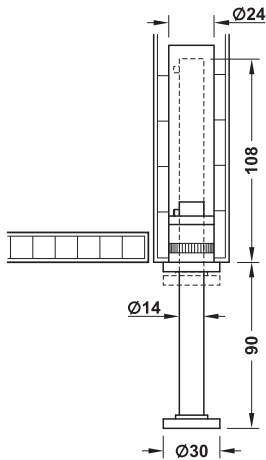

Wardrobe hook, pushed in

Wardrobe hook, extended

- > Material: Stainless steel, quality 1.4305
- > Version: Extending
- > Installation: For glue fixing

- > Material: Stainless steel, quality 1.4305
- > Version: Extending
- > Installation: For glue fixing

Finish	Cat. No.
Satin brushed	842.58.010

Packing: 1 piece

Finish	Cat. No.
Satin brushed	842.58.080

Packing: 1 piece

Note
We recommend 2-component adhesive Cat. No. 003.03.024 for bonding.