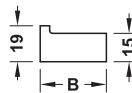

- > Material: Stainless steel, quality 1.4305
- > Finish: Satin brushed
- > Fixing material (wood to metal dowel M6 x 50 mm and wall plug) supplied

Depth B mm	Hook Ø D mm	Cat. No.
62	15	844.78.001

Packing: 1 piece

Matching furniture knob ▶ MB 1.269

- > Material: Stainless steel, quality 1.4301
- > Finish: Satin brushed
- > Version: With rose Ø 30 mm
- > Fixing material (wood to metal dowel M6 x 60 mm and wall plug) supplied

Depth B mm	Hook Ø D mm	Cat. No.
32	10	844.72.030
52	10	844.72.031
72	10	844.72.032

Packing: 1 or 10 pieces

- > Material: Stainless steel, quality 1.4301
- > Finish: Satin
- > Fixing material supplied

Width A mm	Depth B mm	Height C mm	Cat. No.
19	25	15	844.73.001
19	35	15	844.73.002