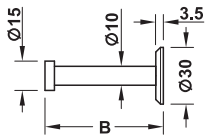

- > Material: Stainless steel, quality 1.4305
- > Finish: Satin brushed
- > Fixing material (wood to metal dowel M6 x 50 mm and wall plug) supplied

Depth B mm	Hook Ø D mm	Cat. No.
62	15	844.78.001

Packing: 1 piece

Matching furniture knob ▶ MB 1.269

- > Material: Stainless steel, quality 1.4301
- > Finish: Satin brushed
- > Version: With rose Ø 30 mm
- > Fixing material (wood to metal dowel M6 x 60 mm and wall plug) supplied

Depth B mm	Hook Ø D mm	Cat. No.
32	10	844.72.030
52	10	844.72.031
72	10	844.72.032

Packing: 1 or 10 pieces

- > Material: Stainless steel, quality 1.4301
- > Finish: Satin
- > Fixing material supplied

Width A mm	Depth B mm	Height C mm	Cat. No.
19	25	15	844.73.001
19	35	15	844.73.002