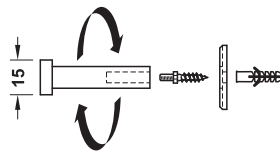

- > Material: Stainless steel, quality 1.4305
- > Finish: Satin brushed
- > Fixing material (wood to metal dowel M6 x 50 mm and wall plug) supplied

Depth B mm	Hook Ø D mm	Cat. No.
62	15	844.78.001

Packing: 1 piece

Matching furniture knob ▶ MB 1.269

- > Material: Stainless steel, quality 1.4301
- > Finish: Satin brushed
- > Version: With rose Ø 30 mm
- > Fixing material (wood to metal dowel M6 x 60 mm and wall plug) supplied

Depth B mm	Hook Ø D mm	Cat. No.
32	10	844.72.030
52	10	844.72.031
72	10	844.72.032

Packing: 1 or 10 pieces

- > Material: Stainless steel, quality 1.4301
- > Finish: Satin
- > Fixing material supplied

Width A mm	Depth B mm	Height C mm	Cat. No.
19	25	15	844.73.001
19	35	15	844.73.002