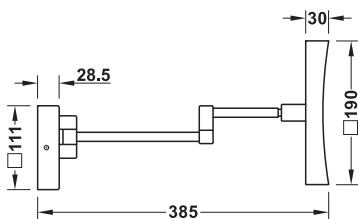

Vanity mirror, illuminated
 With 5x magnification

Technical data	
Nominal voltage	100–240 V, 50–60 Hz
Mains connection	Direct cabling
Light colour	Warm white 2700 K or daylight white 4000 K, can be selected via touch switch
Wattage	5 W
Luminous flux	60 Lumen
Degree of protection	IP44
Wall bracket dimensions	111 x 111 x 28.5 mm
Mirror dimensions	190 x 190 x 30 mm
Mirror surface dimensions	144 x 144 mm
Max. extension length	385 mm

- > Material: Brass
- > Version: Rotating and swivelling mirror with 5x magnification, with double pivot arm and ball joint at rear of mirror

Supplied with

1 vanity mirror
 Fixing material

Finish/colour	Cat. No.
Polished chrome plated	983.27.002
Graphite black	983.27.003