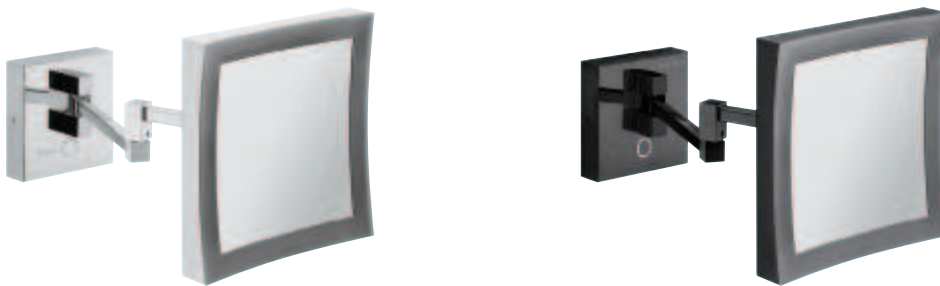

Vanity mirror, illuminated
 With 5x magnification

Technical data	
Nominal voltage	100–240 V, 50–60 Hz
Mains connection	Direct cabling
Light colour	Warm white 2700 K or daylight white 4000 K, can be selected via touch switch
Wattage	5 W
Luminous flux	60 Lumen
Degree of protection	IP44
Wall bracket dimensions	111 x 111 x 28.5 mm
Mirror dimensions	190 x 190 x 30 mm
Mirror surface dimensions	144 x 144 mm
Max. extension length	385 mm

- > Material: Brass
- > Version: Rotating and swivelling mirror with 5x magnification, with double pivot arm and ball joint at rear of mirror

Supplied with

1 vanity mirror
 Fixing material

Finish/colour	Cat. No.
Polished chrome plated	983.27.002
Graphite black	983.27.003