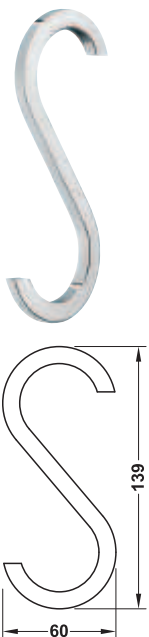

- > Material: Stainless steel, quality 1.4305
- > Installation: For wall mounting
- > Fixing material supplied (chipboard screws Ø 4.0 x 60 mm and wall plugs)

| Finish | Cat. No. |
|---------------|------------|
| Satin brushed | 844.19.051 |

Packing: 1 piece

- > Area of application: For hooking onto wardrobe rails up to Ø 35 mm
- > Finish: Polished chrome plated

| Height mm | Cross section mm | Cat. No. |
|-----------|------------------|------------|
| 139 | 9 x 7 | 844.19.200 |

Packing: 1 pack

Note
1 pack contains 2 pieces.

DGH-M 2018, HIDE-en, 06/18; Dimensional data not binding. We reserve the right to alter specifications without notice.

Wardrobes/Hallway Furniture