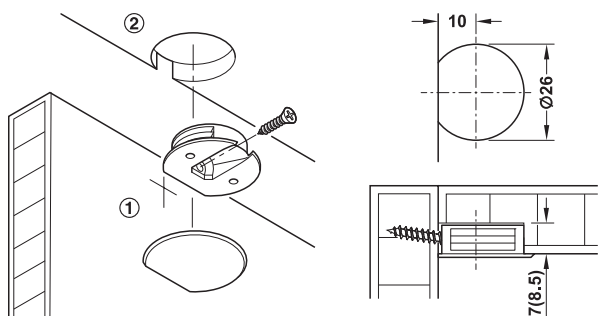

Caravan Cabinet connector

3

Connector Technology

Semi-circular cover cap

- ① Side panel
- ② Top panel

Round cover cap

Note

The colours shown are similar to RAL colours and are as close as possible to the actual standard colours. The colour shades may vary slightly due to production reasons.

→ Drilling depth 7.0 mm

- > Area of application: For lightweight structures, e.g. in caravans
- > Material: Plastic
- > Diameter: Cup drilling 26 mm
- > Installation: For press fitting and screw fixing

- > Area of application: For lightweight structures, e.g. in caravans
- > Material: Plastic
- > Diameter: Cup drilling 26 mm
- > Installation: For press fitting and screw fixing

Colour	Cat. No.
Brown beige, RAL 1011	262.43.480