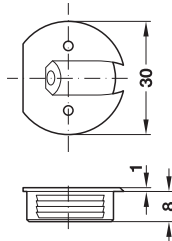

Caravan Cabinet connector

3

Connector Technology

Semi-circular cover cap

- ① Side panel
- ② Top panel

Round cover cap

Note

The colours shown are similar to RAL colours and are as close as possible to the actual standard colours. The colour shades may vary slightly due to production reasons.

→ Drilling depth 7.0 mm

- > Area of application: For lightweight structures, e.g. in caravans
- > Material: Plastic
- > Diameter: Cup drilling 26 mm
- > Installation: For press fitting and screw fixing

Colour	Cat. No.
Beige, RAL 1001	262.43.475

Packing: 100, 1000 or 5000 pieces

Order reference

- > Also available in other colours from 100,000 pieces.
- > Also available without rim from 20,000 pieces.

→ Drilling depth 8.5 mm

- > Area of application: For lightweight structures, e.g. in caravans
- > Material: Plastic
- > Diameter: Cup drilling 26 mm
- > Installation: For press fitting and screw fixing

Colour	Cat. No.
Brown beige, RAL 1011	262.43.480