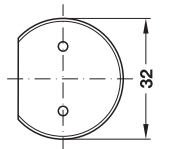

→ Cover Caps

- > Material: Plastic
- > Installation: For pushing onto Caravan cabinet connectors

Colour	Cat. No.
Brown beige, RAL 1011	262.43.020
White	262.43.070

Packing: 100 or 5000 pieces

Colour	Cat. No.
White	262.43.071

Packing: 100 or 5000 pieces

Order reference

- > Also available in other colours from 30,000 pieces.

DGH-M-INT 2020, HDE-en, 05/19. Dimensional data not binding. We reserve the right to alter specifications without notice.