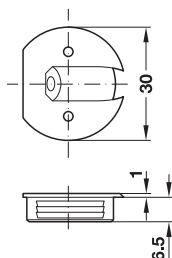

Caravan Cabinet connector

3

Connector Technology

Semi-circular cover cap

- ① Side panel
- ② Top panel

Round cover cap

Note

The colours shown are similar to RAL colours and are as close as possible to the actual standard colours. The colour shades may vary slightly due to production reasons.

→ Drilling depth 7.0 mm

- > Area of application: For lightweight structures, e.g. in caravans
- > Material: Plastic
- > Diameter: Cup drilling 26 mm
- > Installation: For press fitting and screw fixing

- > Area of application: For lightweight structures, e.g. in caravans
- > Material: Plastic
- > Diameter: Cup drilling 26 mm
- > Installation: For press fitting and screw fixing

Colour	Cat. No.
Brown beige, RAL 1011	262.43.480