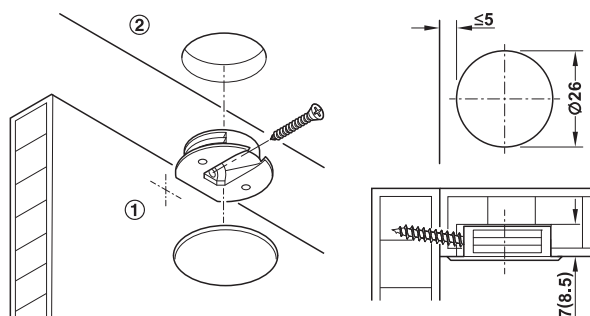

Caravan Cabinet connector

3

Connector Technology

Semi-circular cover cap

- ① Side panel
- ② Top panel

Round cover cap

Note

The colours shown are similar to RAL colours and are as close as possible to the actual standard colours. The colour shades may vary slightly due to production reasons.

→ Drilling depth 7.0 mm

- > Area of application: For lightweight structures, e.g. in caravans
- > Material: Plastic
- > Diameter: Cup drilling 26 mm
- > Installation: For press fitting and screw fixing

- > Area of application: For lightweight structures, e.g. in caravans
- > Material: Plastic
- > Diameter: Cup drilling 26 mm
- > Installation: For press fitting and screw fixing

Colour	Cat. No.
Brown beige, RAL 1011	262.43.480