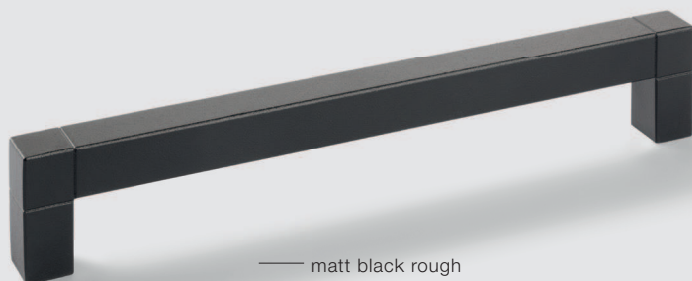

cube — Open spaces and flexible storage spaces are the solutions of today. They demand simplicity and directness. cube is made precisely for that purpose with its pure and architectural appearance. A handle that fits perfectly into this trend, due to its excellent usability.

— H1935

Finish	Dim. in mm	Hole spacing in mm	Cat. No.
matt black rough	142x34	128	106.70.060
	174x34	160	106.70.061
	206x34	192	106.70.062
grey	142x34	128	106.70.050
	174x34	160	106.70.051
	206x34	192	106.70.052
black	142x34	128	106.70.040
	174x34	160	106.70.041
	206x34	192	106.70.042
brushed nickel plated	142x34	128	106.70.030
	174x34	160	106.70.031
	206x34	192	106.70.032

— matt black rough

— grey

— black

— brushed nickel plated