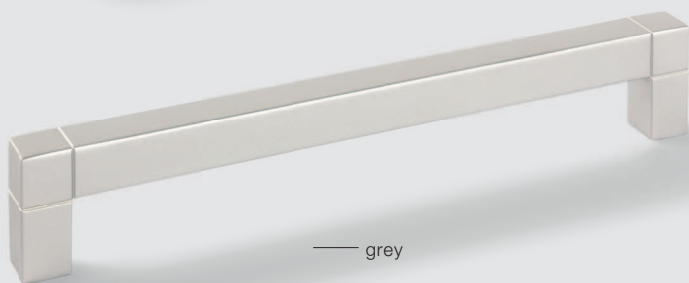

cube — Open spaces and flexible storage spaces are the solutions of today. They demand simplicity and directness. cube is made precisely for that purpose with its pure and architectural appearance. A handle that fits perfectly into this trend, due to its excellent usability.

— H1935

Finish	Dim. in mm	Hole spacing in mm	Cat. No.
matt black rough	142x34	128	106.70.060
	174x34	160	106.70.061
	206x34	192	106.70.062
grey	142x34	128	106.70.050
	174x34	160	106.70.051
	206x34	192	106.70.052
black	142x34	128	106.70.040
	174x34	160	106.70.041
	206x34	192	106.70.042
brushed nickel plated	142x34	128	106.70.030
	174x34	160	106.70.031
	206x34	192	106.70.032

— matt black rough

— grey

— black

— brushed nickel plated