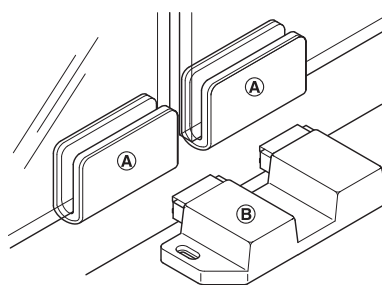

**Magnetic pressure catch**

- > Material: Plastic
- > Adjustment facility: With slot
- > Installation: For screw fixing

→ For glass doors, pull 1.8 kg

**Installation**

- (A) Counterpiece
- (B) Magnetic pressure catch

Pull kg	Colour	Cat. No.
1.8	White	245.67.710
	Black	245.67.310

Packing: 1 or 100 pieces

**Order reference**

Please order counterpieces separately.

→ For double glass doors, pull 2.5 kg

**Installation**

- (A) Counterpiece
- (B) Magnetic pressure catch

Pull kg	Colour	Cat. No.
2.5	Black	245.67.320

Packing: 1 or 50 pieces

**Order reference**

Please order counterpieces separately.

**Counterpiece for glass doors**

- > Material: Steel
- > For glass thickness: 4–6 mm
- > Installation: For clipping on, with self-adhesive intermediate layer made of foam material