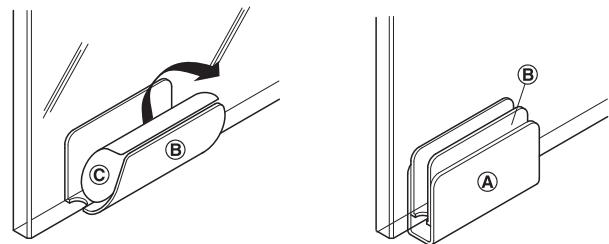

Pull kg	Colour	Cat. No.
2.5	Black	245.67.320

Packing: 1 or 50 pieces

**Order reference**

Please order counterpieces separately.

**Counterpiece for glass doors**

- > Material: Steel
- > For glass thickness: 4–6 mm
- > Installation: For clipping on, with self-adhesive intermediate layer made of foam material

**Installation**

- (A) Counterpiece
- (B) Intermediate layer made of foam material
- (C) Protective foil for adhesive film

→ For glass doors, for clipping on

Finish/colour	Cat. No.
Chrome plated	245.66.201
Nickel plated	245.66.600
Black	245.66.309