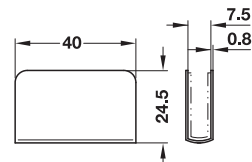

Pull kg	Colour	Cat. No.
2.5	Black	245.67.320

Packing: 1 or 50 pieces

**Order reference**

Please order counterpieces separately.

**Counterpiece for glass doors**

- > Material: Steel
- > For glass thickness: 4–6 mm
- > Installation: For clipping on, with self-adhesive intermediate layer made of foam material

**Installation**

- (A) Counterpiece
- (B) Intermediate layer made of foam material
- (C) Protective foil for adhesive film

→ For glass doors, for clipping on

Finish/colour	Cat. No.
Chrome plated	245.66.201
Nickel plated	245.66.600
Black	245.66.309

Packing: 1 or 400 pieces

→ For glass doors, for clipping on

Finish/colour	Cat. No.
Chrome plated	245.66.211
Black	245.66.311

Packing: 1 or 200 pieces

→ For glass doors, for clipping on, with handle

Finish/colour	Cat. No.
Chrome plated	245.66.221
Black	245.66.321