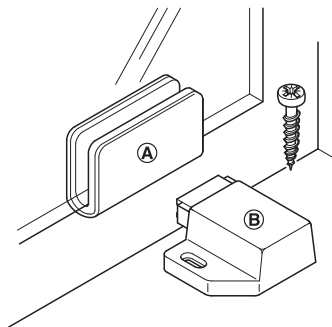

**Magnetic pressure catch**

- > Material: Plastic
- > Adjustment facility: With slot
- > Installation: For screw fixing

→ For glass doors, pull 1.8 kg

**Installation**

- (A) Counterpiece
- (B) Magnetic pressure catch

Pull kg	Colour	Cat. No.
1.8	White	245.67.710
	Black	245.67.310

Packing: 1 or 100 pieces

**Order reference**

Please order counterpieces separately.

→ For double glass doors, pull 2.5 kg

**Installation**

- (A) Counterpiece
- (B) Magnetic pressure catch

Pull kg	Colour	Cat. No.
2.5	Black	245.67.320

Packing: 1 or 50 pieces

**Order reference**

Please order counterpieces separately.

**Counterpiece for glass doors**

- > Material: Steel
- > For glass thickness: 4–6 mm
- > Installation: For clipping on, with self-adhesive intermediate layer made of foam material