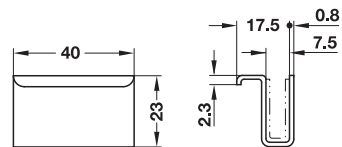

Packing: 1 or 400 pieces

→ For glass doors, for clipping on

Finish/colour	Cat. No.
Chrome plated	245.66.211
Black	245.66.311

Packing: 1 or 200 pieces

→ For glass doors, for clipping on, with handle

Finish/colour	Cat. No.
Chrome plated	245.66.221
Black	245.66.321

Packing: 1 or 200 pieces

6

Magnetic Catches, Catches, Furniture Bolts

DGH-M 2017, HDE-en, 10/16; Dimensional data not binding. We reserve the right to alter specifications without notice.