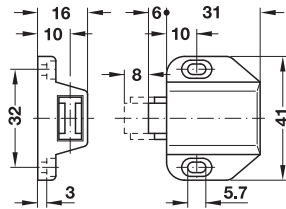

**Magnetic pressure catch**

- > Material: Plastic
- > Adjustment facility: With slot
- > Installation: For screw fixing

→ For glass doors, pull 1.8 kg

**Installation**

- (A) Counterpiece
- (B) Magnetic pressure catch

Pull kg	Colour	Cat. No.
1.8	White	245.67.710
	Black	245.67.310

Packing: 1 or 100 pieces

**Order reference**

Please order counterpieces separately.

→ For double glass doors, pull 2.5 kg

**Installation**

- (A) Counterpiece
- (B) Magnetic pressure catch

Pull kg	Colour	Cat. No.
2.5	Black	245.67.320

Packing: 1 or 50 pieces

**Order reference**

Please order counterpieces separately.

**Counterpiece for glass doors**

- > Material: Steel
- > For glass thickness: 4–6 mm
- > Installation: For clipping on, with self-adhesive intermediate layer made of foam material