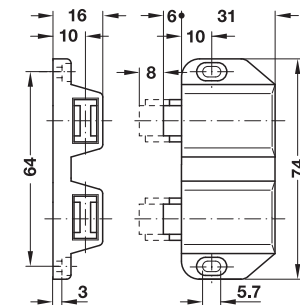

**Magnetic pressure catch**

- > Material: Plastic
- > Adjustment facility: With slot
- > Installation: For screw fixing

→ For glass doors, pull 1.8 kg

**Installation**

- (A) Counterpiece
- (B) Magnetic pressure catch

Pull kg	Colour	Cat. No.
1.8	White	245.67.710
	Black	245.67.310

Packing: 1 or 100 pieces

**Order reference**

Please order counterpieces separately.

→ For double glass doors, pull 2.5 kg

**Installation**

- (A) Counterpiece
- (B) Magnetic pressure catch

Pull kg	Colour	Cat. No.
2.5	Black	245.67.320

Packing: 1 or 50 pieces

**Order reference**

Please order counterpieces separately.

**Counterpiece for glass doors**

- > Material: Steel
- > For glass thickness: 4–6 mm
- > Installation: For clipping on, with self-adhesive intermediate layer made of foam material