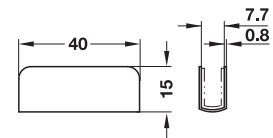

Finish/colour	Cat. No.
Chrome plated	245.66.201
Nickel plated	245.66.600
Black	245.66.309

Packing: 1 or 400 pieces

→ For glass doors, for clipping on