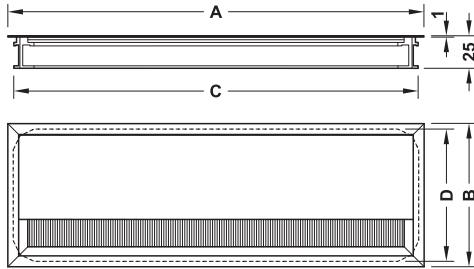

Cable outlet, square/rectangular

With gentle closing function

- > Material: Aluminium
- > Version: 1-piece, rectangular, with straight hinged lid, black brush seal and gentle closing function
- > Finish: Silver coloured anodized
- > Installation: For push fitting, routing radius R14

Dim. A mm	Dim. B mm	Dim. C mm	Dim. D mm	Cat. No.
120	120	112	112	631.29.911
240	120	231	112	631.29.912
320	110	311	102	631.29.901
450	120	441	113	631.29.913

Packing: 1 piece

Cable outlet, rectangular

With two-sided outlet

- > Material: Aluminium
- > Version: 2-piece, rectangular, with straight magnetic lid, two-sided outlet and black brush seal
- > Finish: Silver coloured anodized
- > Installation: For push fitting, routing radius R5

Dim. (L x W) mm	Cat. No.
320 x 110	631.29.921

Packing: 1 piece