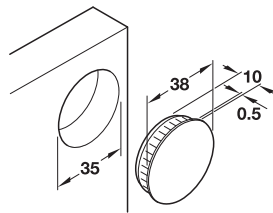

→ Set

	Supplied with	Runner length mm	Dim. B mm	Push-in depth mm	Cat. No.
For 1 door	1 pair of runners 4 mounting brackets	350	186	Max. 244	408.07.350
		400	236	Max. 294	408.07.403
		450	286	Max. 344	408.07.458
		500	336	Max. 394	408.07.501
		550	386	Max. 444	408.07.556
		600	436	Max. 494	408.07.609

Packing: 1 or 10 pairs

Order reference

- > Concealed hinges with opening angle of 95°, cruciform mounting plates and cover caps for covering the cup drillings are not included in the set. Please order separately.
- > To ensure that the door runs parallel, order Accuride 1316 Paralello synchro control.

→ Cover cap

- > Material: Plastic
- > Installation: For press fitting

Colour	Cat. No.
White	340.41.702
Brown	340.41.104

Packing: 1 piece