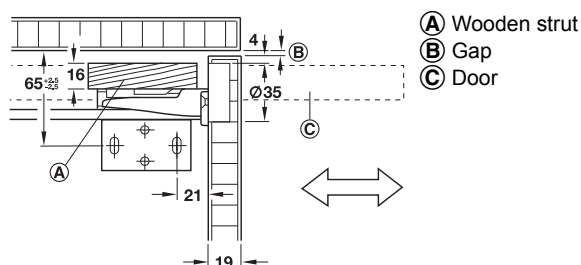

Accuride 1319

- > Door height: ≤700 mm (≤2,300 mm in conjunction with Parallelo synchro control)
- > Door thickness: 16–20 mm
- > Material: Steel
- > Finish: Galvanized
- > Installation: Runners for screw fixing to cabinet top or base or to intermediate panel with mounting brackets

Application and planning dimensions

Wooden strut for connecting top and bottom runner must be manufactured on site: Length = internal cabinet height – 85 mm

Installation with brackets on cabinet top panel and base panel

Installation on intermediate panel

In order to adjust the arm of the concealed hinge, either shorten or drill hole in intermediate panel

With shortened intermediate panel

With drill hole
Ø 35 mm

Ⓐ Wooden strut Ⓑ Gap Ⓒ Door Ⓓ Intermediate panel

Installation of concealed hinges and cruciform mounting plates

Use concealed hinges with opening angle 95° and door offset max. 8 mm for mounting the door.

Mount cruciform mounting plate on runner.

When using Blum Clip Top hinges with Inserta cup fixing, the cruciform mounting plate must be mounted on the wooden strut.