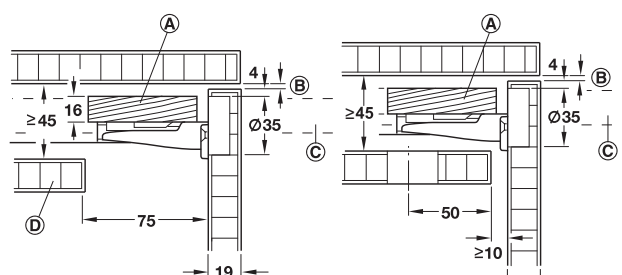

Accuride 1319

- > Door height: ≤700 mm (≤2,300 mm in conjunction with Parallelo synchro control)
- > Door thickness: 16–20 mm
- > Material: Steel
- > Finish: Galvanized
- > Installation: Runners for screw fixing to cabinet top or base or to intermediate panel with mounting brackets

Application and planning dimensions

Wooden strut for connecting top and bottom runner must be manufactured on site: Length = internal cabinet height – 85 mm

Installation with brackets on cabinet top panel and base panel

Installation on intermediate panel

In order to adjust the arm of the concealed hinge, either shorten or drill hole in intermediate panel

With shortened intermediate panel

With drill hole
Ø 35 mm

Ⓐ Wooden strut Ⓑ Gap Ⓒ Door Ⓓ Intermediate panel