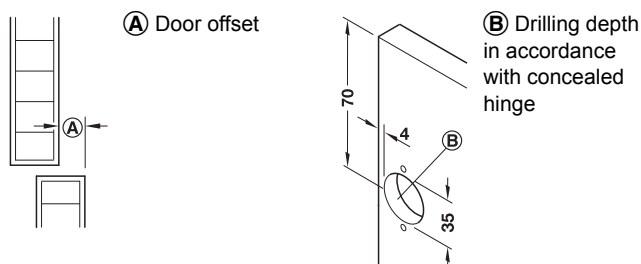

Accuride 1319

- > Door height: ≤700 mm (≤2,300 mm in conjunction with Parallelo synchro control)
- > Door thickness: 16–20 mm
- > Material: Steel
- > Finish: Galvanized
- > Installation: Runners for screw fixing to cabinet top or base or to intermediate panel with mounting brackets

Application and planning dimensions

Wooden strut for connecting top and bottom runner must be manufactured on site: Length = internal cabinet height – 85 mm

Installation with brackets on cabinet top panel and base panel

Installation on intermediate panel

In order to adjust the arm of the concealed hinge, either shorten or drill hole in intermediate panel

With shortened intermediate panel

With drill hole
Ø 35 mm

Ⓐ Wooden strut Ⓑ Gap Ⓒ Door Ⓓ Intermediate panel

Installation of concealed hinges and cruciform mounting plates

Use concealed hinges with opening angle 95° and door offset max. 8 mm for mounting the door.

Mount cruciform mounting plate on runner.

When using Blum Clip Top hinges with Inserta cup fixing, the cruciform mounting plate must be mounted on the wooden strut.