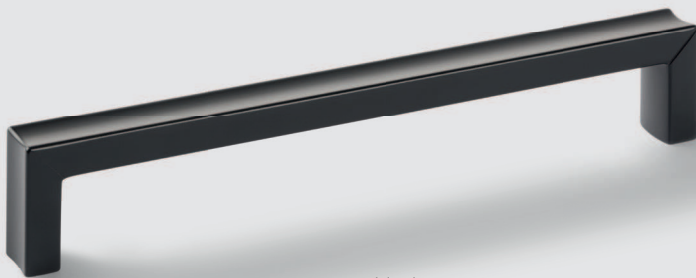

**bent** — Clarity in the use of forms, top craftsmanship and high quality in every detail. This is what bent represents. An elegant play with shadow and light on its outer contour lends this return to the time of the industrial economic recovery an individual character.

# — H1915

— antique pewter

— matt black

— brushed nickel plated

Finish	Dim. in mm	Hole spacing in mm	Cat. No.
antique pewter	169x29	160	106.70.010
matt black	169x29	160	106.70.011
brushed nickel plated	169x29	160	106.70.013