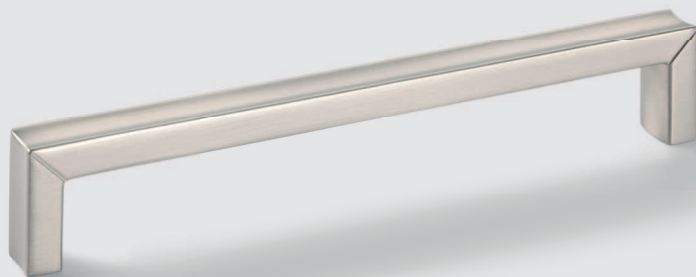

**bent** — Clarity in the use of forms, top craftsmanship and high quality in every detail. This is what bent represents. An elegant play with shadow and light on its outer contour lends this return to the time of the industrial economic recovery an individual character.

# — H1915

— antique pewter

— matt black

— brushed nickel plated

Finish	Dim. in mm	Hole spacing in mm	Cat. No.
antique pewter	169x29	160	106.70.010
matt black	169x29	160	106.70.011
brushed nickel plated	169x29	160	106.70.013